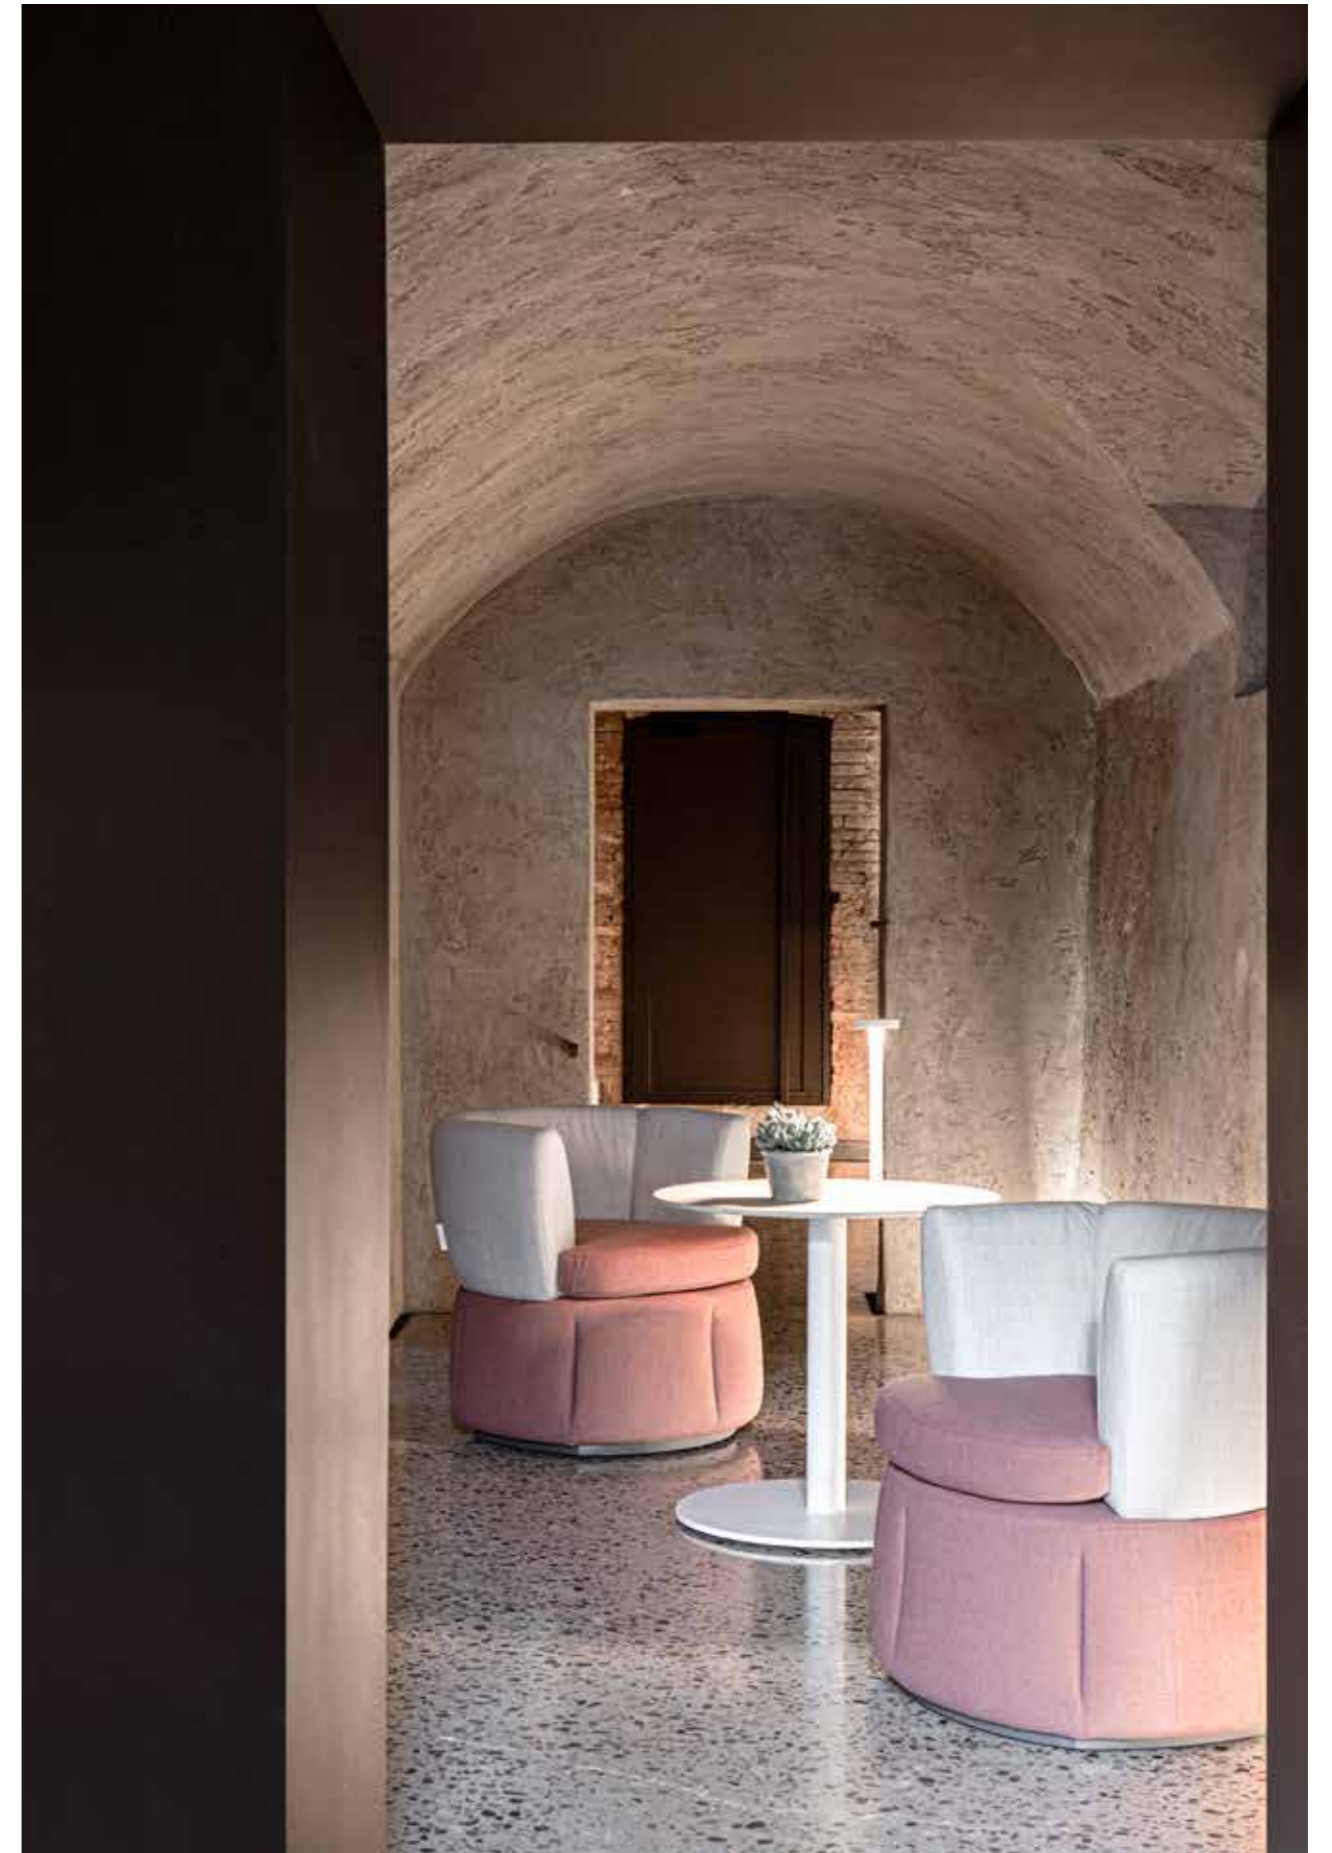

MOKA COLLECTION

Composizione Set

Set Composition

Moka Armchair ·

Net R Table Base with HPL Top