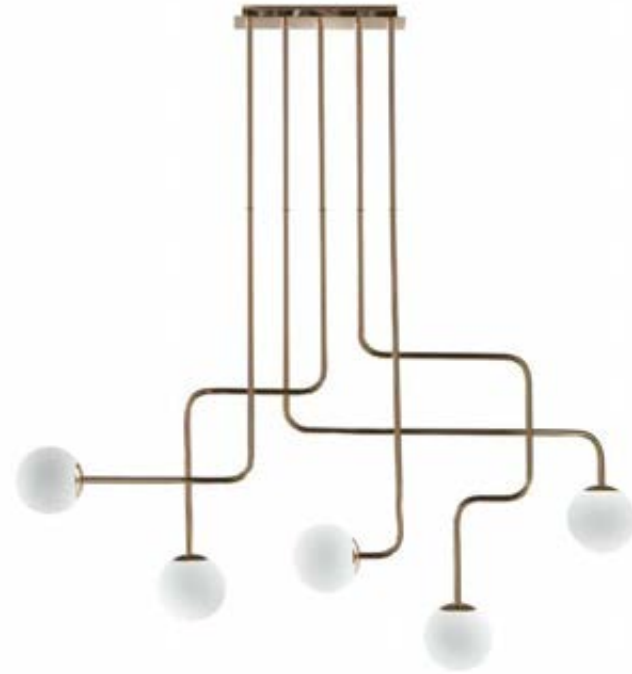

MALASAÑA

CHANDELIERS

5-light chandelier with structure in glossy metal.
White satin shade. LED lights.

5-light chandelier
L 140 D 18 H 110 cm