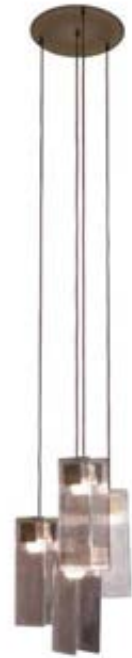

SMITH

CHANDELIERS

Structure in brass and iron.
Moulded glass elements.

chandelier
Ø 43 H 90 cm