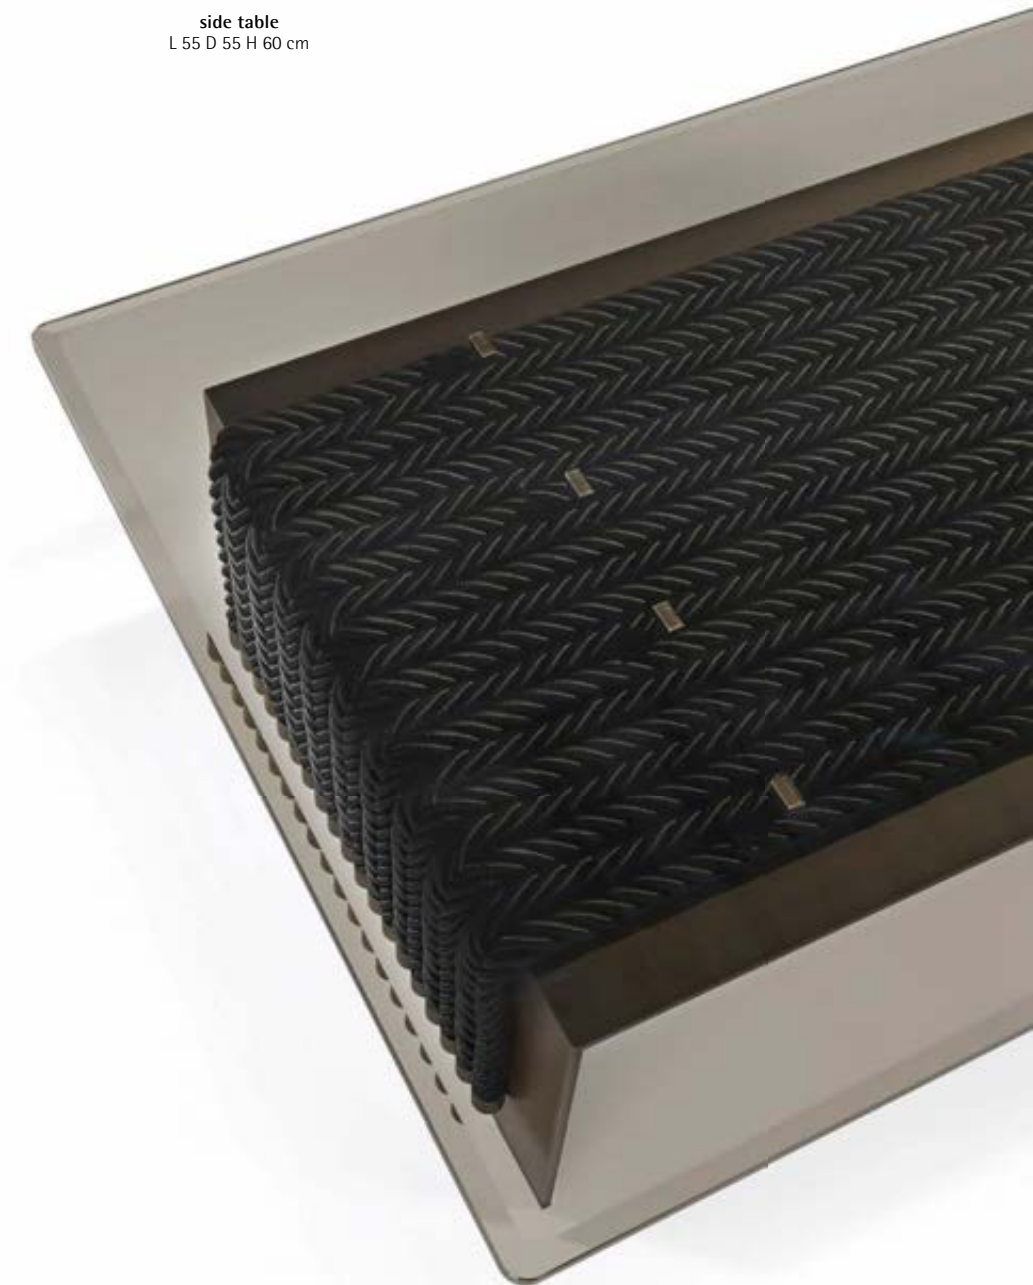

# GLASGOW

SMALL TABLES

Central and side table with structure in metal with bronzed finishing. Coupled glass top (extra clear + bronzed) and decorative ropes. Details in bronzed finishing.

**central table**  
L 160 D 100 H 45 cm

**side table**  
L 55 D 55 H 60 cm