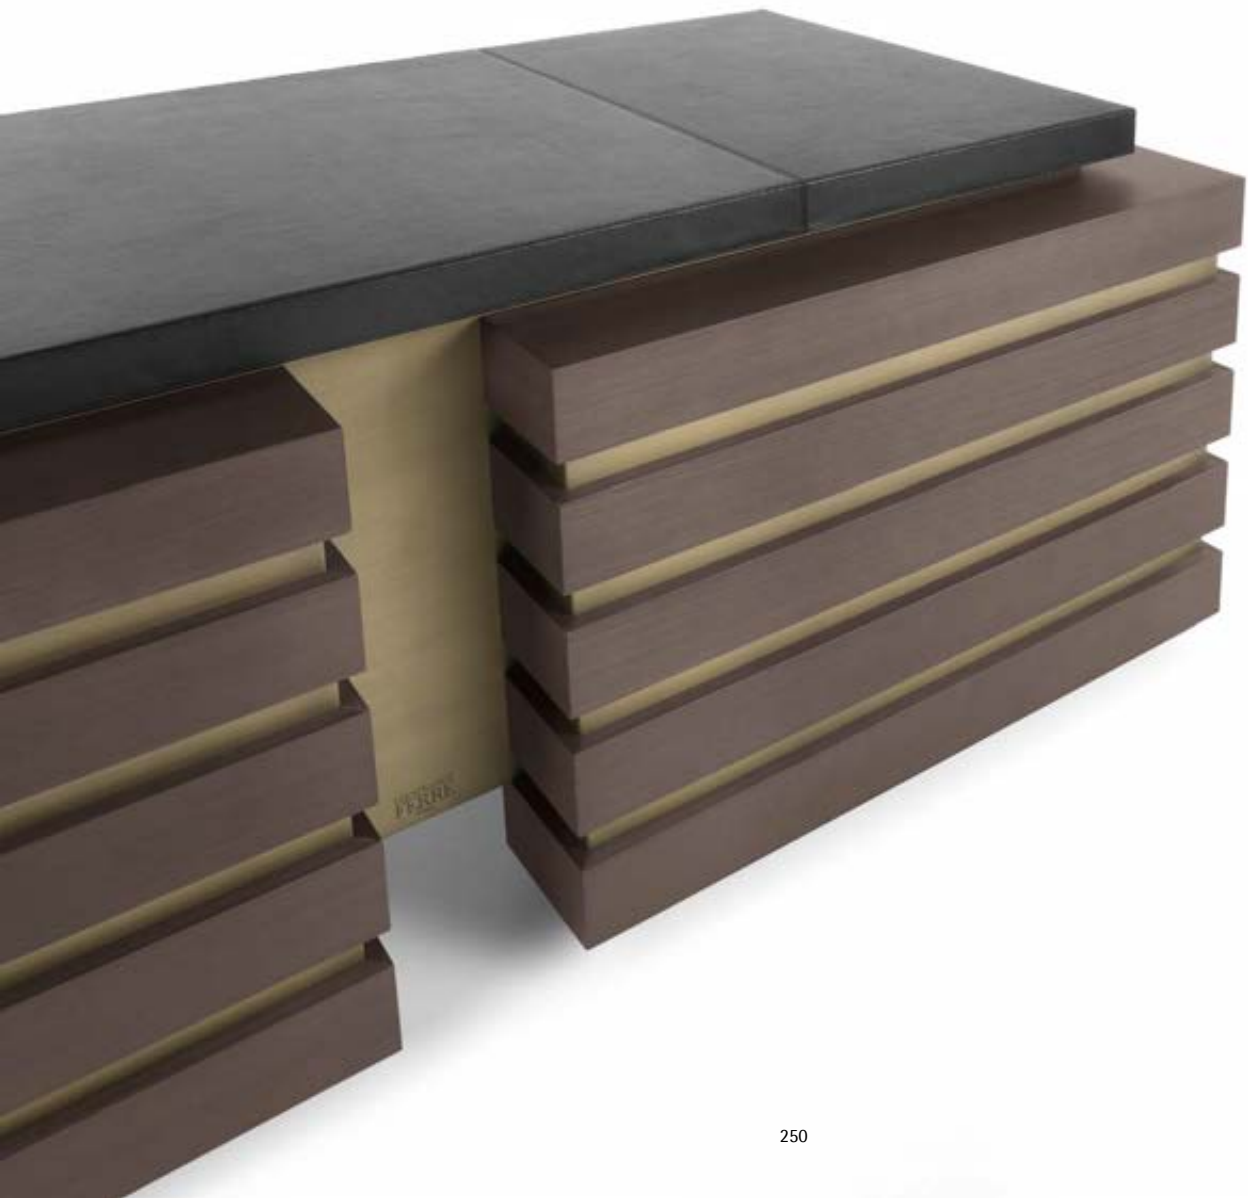

SEAN

STUDIO

Desk with structure and drawers in Tay wood tinted smoky grey.
Wooden inserts with bronzed finishing.
Wooden base with black lacquered finishing.
Top covered with leather cat. A L02.05.

desk
L 224 D 90 H 77 cm

KURGAN

STUDIO

Swivel armchair with structure in beech wood and foam.
Upholstery in leather cat. B L08.01.
Base in metal with bronzed finishing.

swivel armchair
L 72 D 84 H 119 cm