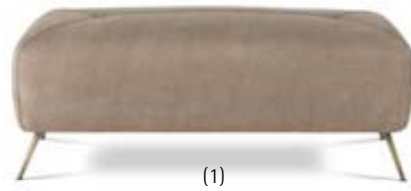

ROWE_2 / ROWE

POUF / BENCHES / FOOT-RESTS