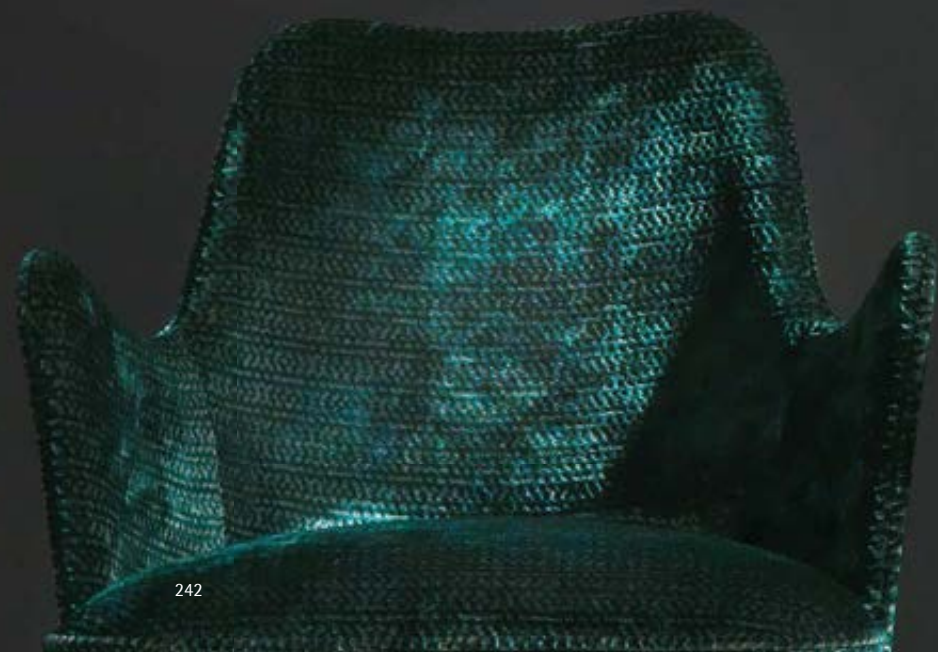

# WAYNE

CONSOLES

Structure in beech wood.  
Black lacquered finishing.

L 180 D 55 H 85 cm