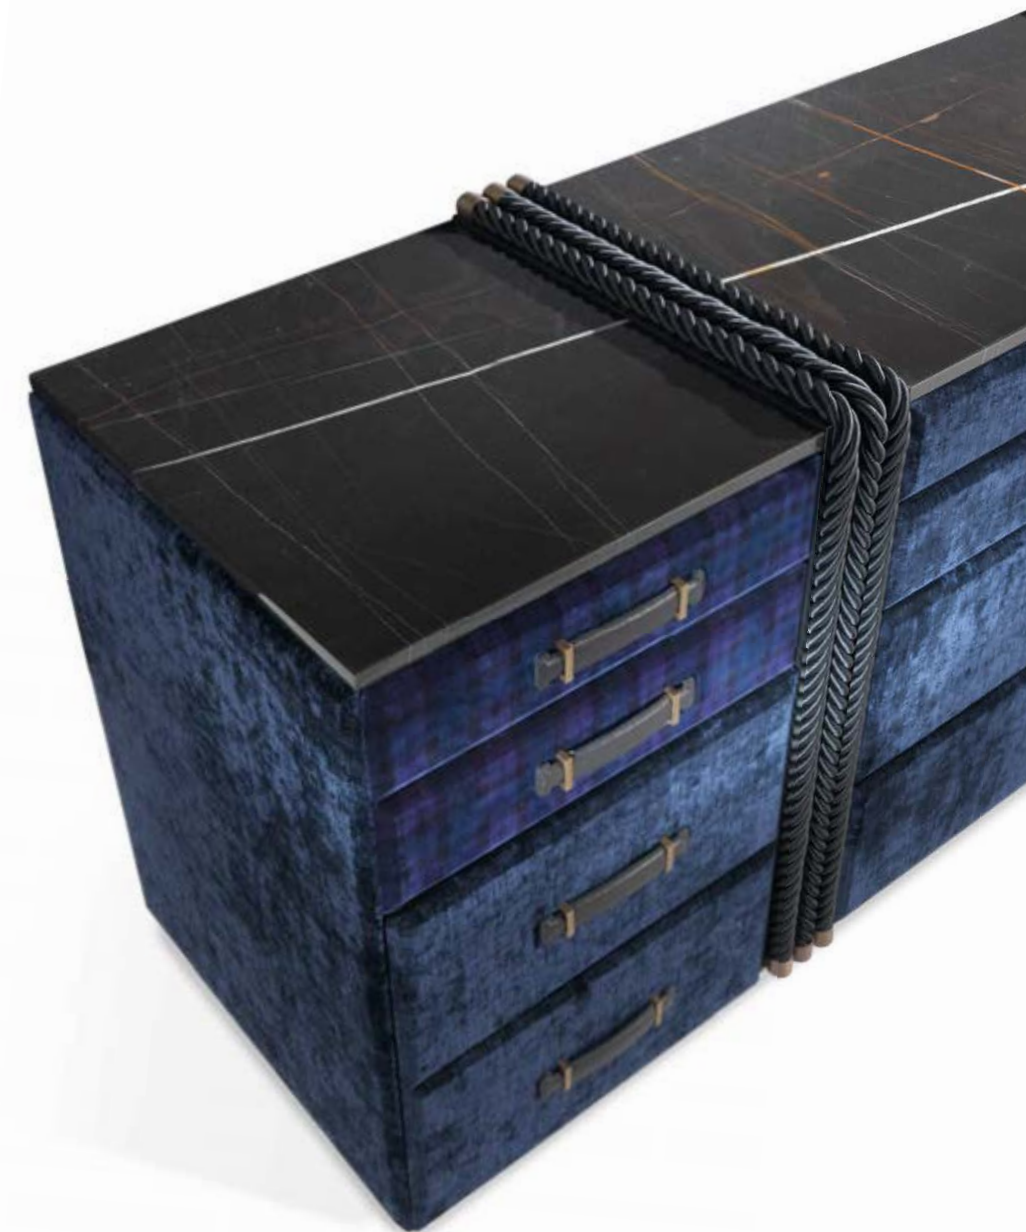

TATE

DAY FURNITURE

Sideboard with structure in beech wood and metal.
Mahogany and bronzed finishings.

sideboard
L 220 D 50 H 80 cm

MOORE

DAY FURNITURE

Sideboard with structure in beech wood covered in fabric
cat. B 17.27 and fabric cat. C 17.28. Sahara Noir marble top.
Decorative ropes and details in bronzed finishing.
Inside covered in microfibre. Leather handles.

sideboard
L 230 D 60 H 90 cm