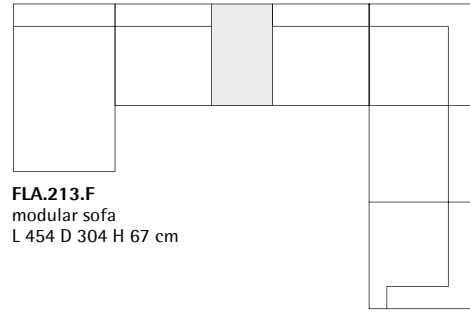

SOFAS / MODULAR SOFAS

DUNLOP

Page 13

FLAIR

Page 22-23

FLA.213.F
modular sofa
L 454 D 304 H 67 cm

Required structural cushion set (minimun quantities):
modula sofa chaise longue: n. 2 L 60 D 60 cm
central modular sofa: n. 1 L 60 D 60 cm
corner modular sofa: n. 3 L 60 D 60 cm
terminal modular sofa: n. 3 L 60 D 60 cm

HARMONY

Page 26

HILL

Page 24

HIGHLANDER

Page 15-17

Recommended cushions
n. 2 L 60 D 60 cm +
n. 3 L 50 D 50 cm

Recommended cushions
n. 2 L 60 D 60 cm +
n. 3 L 50 D 50 cm

SOFAS / MODULAR SOFAS

KILT

Page 17

Required structural cushion set (minimun quantities):
3-seater: n. 2 L 60 D 60 cm + n. 4 L 50 D 50 cm (included)

KING

Page 30

Required structural cushion set (minimun quantities):
3-seater: n. 2 L 60 D 60 cm + n. 4 L 50 D 50 cm + n. 2 L 45 D 45 cm + n. 1 L 45 D 30 + n. 2 ø 20 L 70
2-seater: n. 2 L 60 D 60 cm + n. 3 L 50 D 50 cm + n. 2 L 45 D 45 cm + n. 2 ø 20 L 70

KING'S CROSS

Page 25

LOFT

Page 18

LONDON

Page 31

NASHVILLE

Page 27

Required structural cushion set
(minimun quantities):
n. 7 cm L 60 D 60 cm

QUEEN

Page 28

Required structural cushion set (minimun quantities):
3-seater: n. 2 L 75 D 75 + n. 1 set (11 Lace cushion)
2-seater: n. 2 L 75 D 75 + n. 1 set (11 Lace cushion)

SOHO

Page 7

STEPHANY

Page 19

Required structural cushion set (minimun quantities):
3-seater: n. 3 L 60 D 60 cm + n. 4 L 50 D 50 cm
2-seater: n. 3 L 60 D 60 cm + n. 3 L 50 D 50 cm