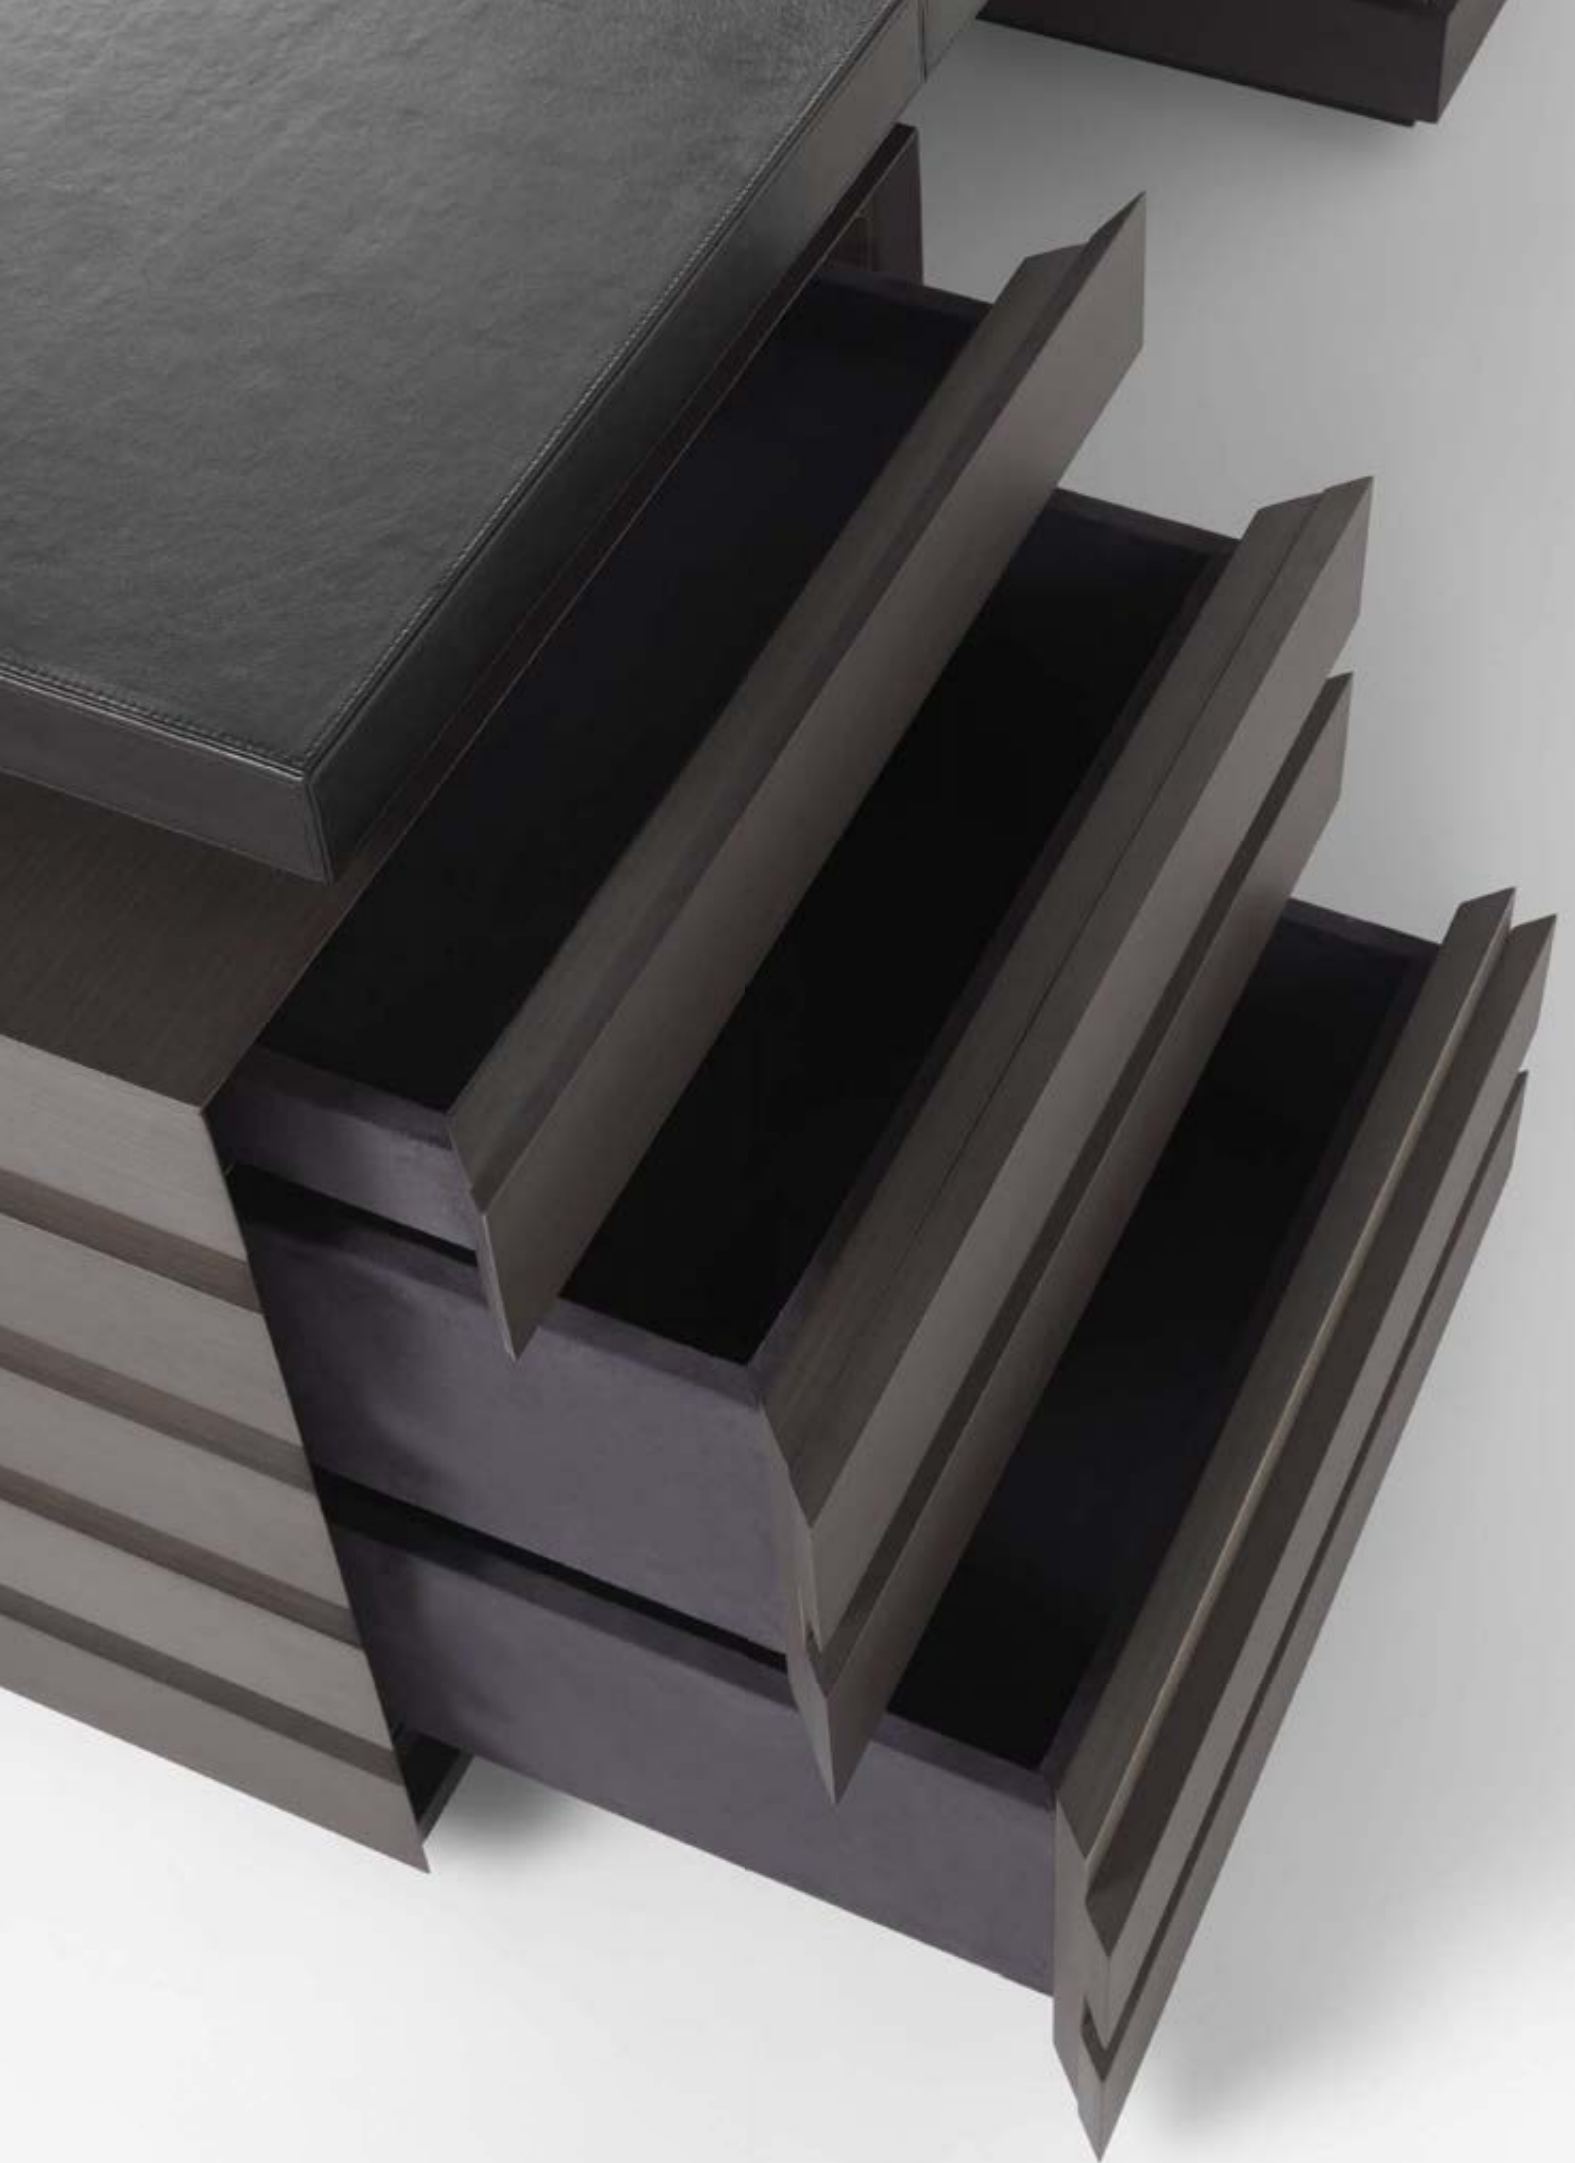

# MOON

---

COMPLEMENTS

Table mirror with structure in multi-layer poplar.  
Natural bevelled mirror. Base in white marble.

**table mirror**  
L 43 H 44 cm