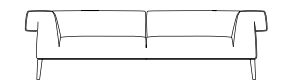

SOH.211.B
2-seater sofa
L 240 D 105 H 68 cm