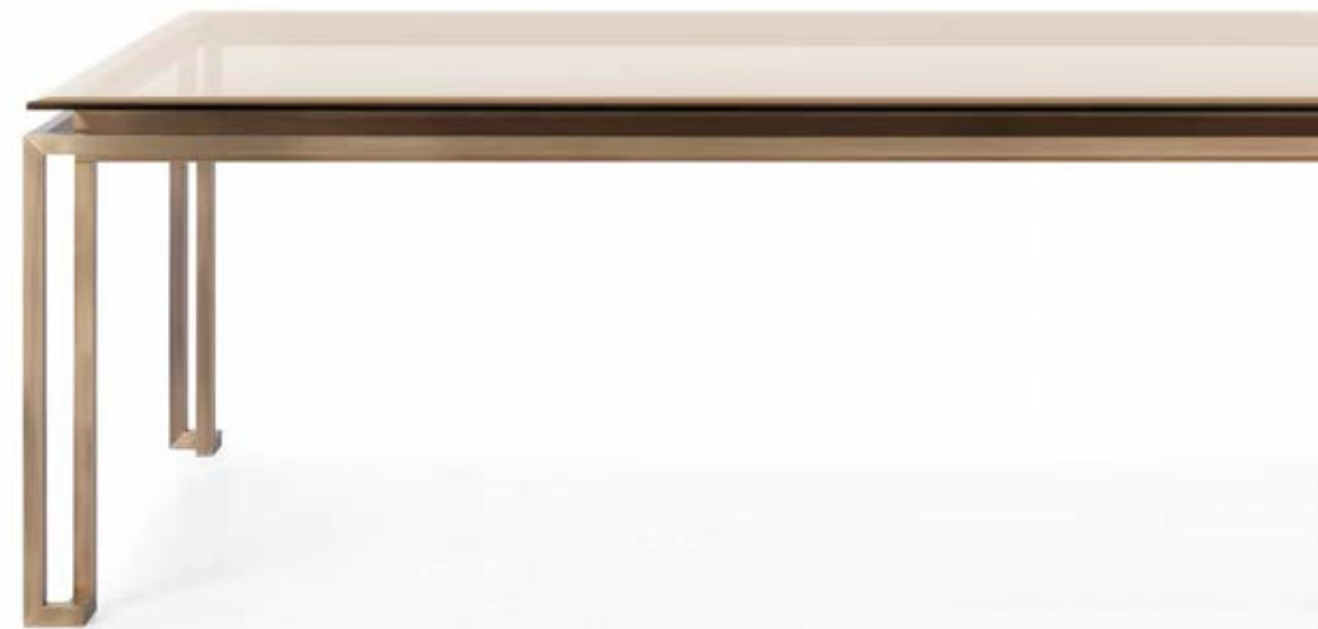

BRICK LANE

DINING TABLES

Wooden structure in black lacquered finishing with decorative ropes.
Glass top. Details in bronzed finishing.

L 500 D 130 H 75 cm
L 300 D 120 H 75 cm

TRAFALGAR

DINING TABLES

Structure in metal with bronzed finishing.
Bevelled glass top.

L 300 D 125 H 79 cm