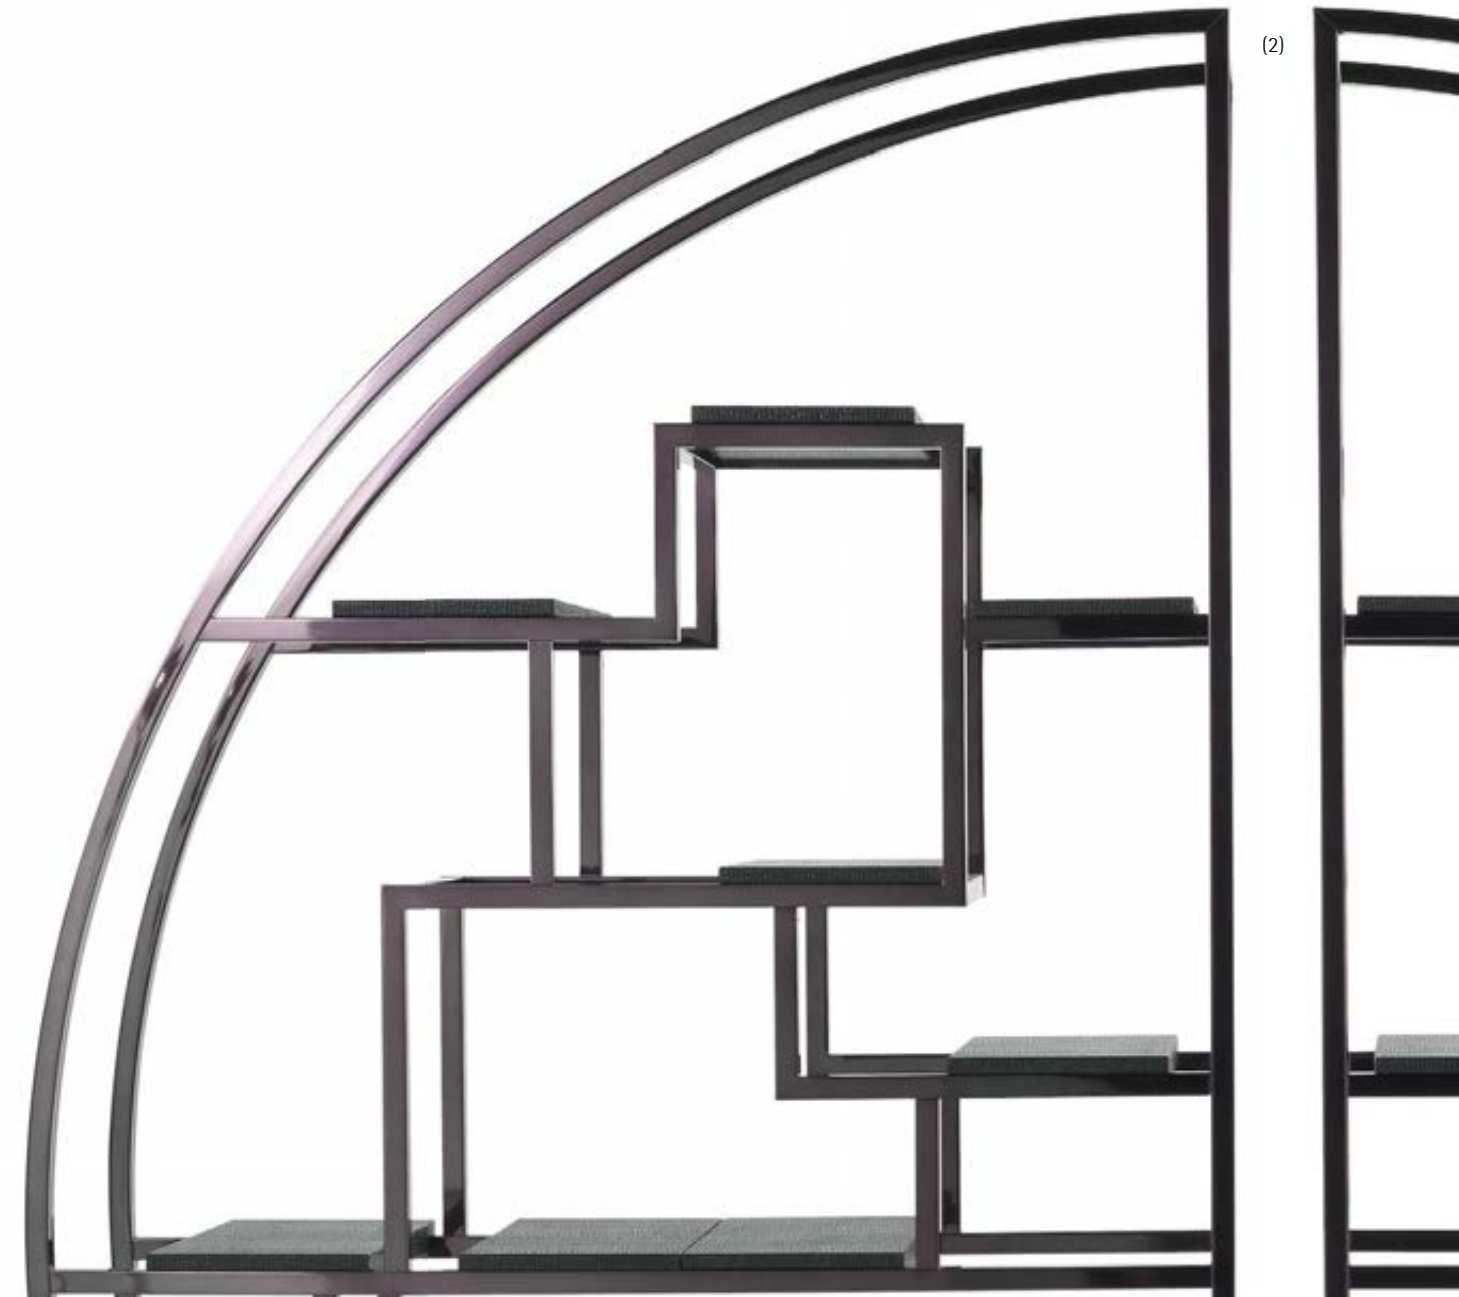

# PSYCO

BOOKCASES

(1)

Structure in brass.  
Shelves covered in leather cat. B L.06.01.  
Bronzed finishing (1) or black chromed finishing (2).  
Base in black lacquered wood.

L 250 D 45 H 230 cm

(2)