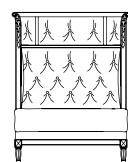

CLUB
Page 73

CLU.222.A
L 101 D 96 H 133 cm