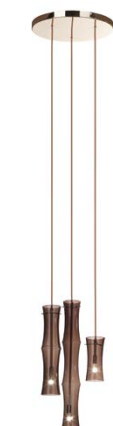

E.DEN.641.AMX

L 49 D 8 H 50 cm

KYOTO

page 61-62, 65-66

3-light chandelier with bamboo-shaped shades in clear bronze glass. Cables in golden colour fabric. Metal ceiling rose in gold finishing.

E.KYO.611.AMX