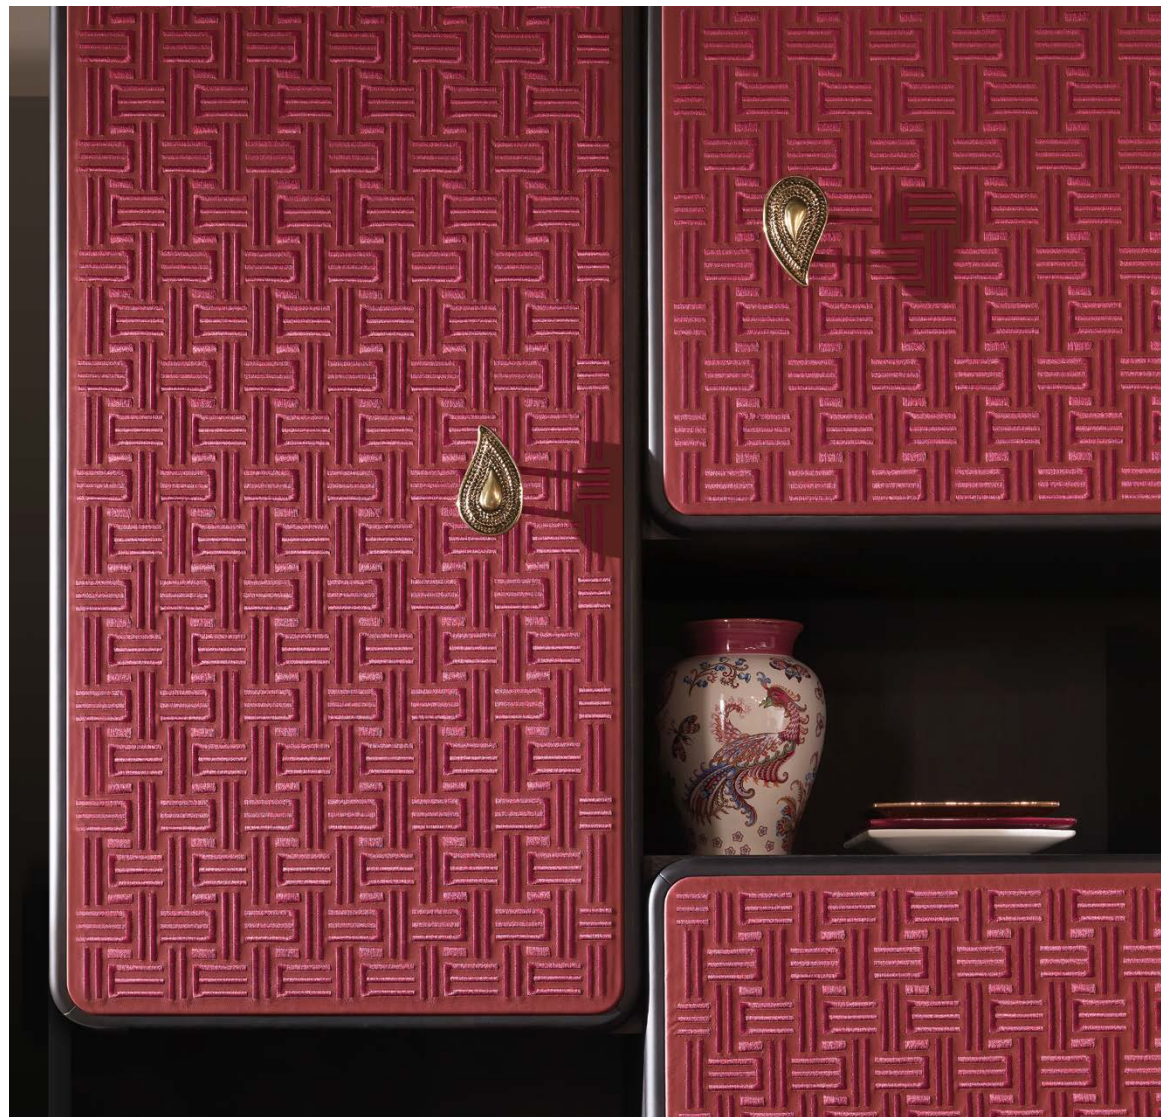

EFFORTLESS ELEGANCE AND ECLECTIC CHARM

TIMELESS
AND
REFINED
PRINCE
OF WALES
PATTERN

BRETON pouf

KLEE armchair / pouf | SHAWL print | ESCHER rug

SOPHISTICATED LUXURY WITH AN ETHNIC-INSPIRED VIBE

NOMAD SPIRIT AND CONTEMPORARY AFRO MOOD