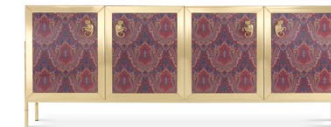

JANIS

page 12-13

Sideboard with structure in Cherry Red lacquered
wood with Bamboo shaped feet in polished
brass. Doors in printed glass with "Deosai
Overdose" motif and frames in polished brass.
Handles in polished brass.

E.JAN.113.AMX
L 226 D 50 H 85 cm