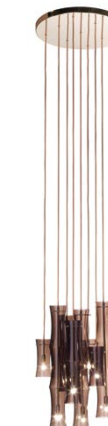

KYOTO

page 190-191

9-light chandelier with bamboo-shaped shades in clear bronze glass. Cables in golden colour fabric. Metal ceiling rose in gold finishing.

E.KYO.611.BMX

Ø 52 H 65 cm (cable excluded)