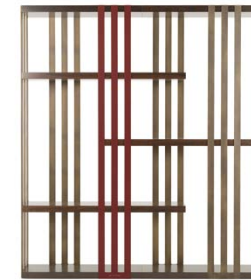

KLEE
page 95-99, 107

Bookcase with structure in patinated bronze metal
with details in Cherry Red finishing.
Shelves in smoked eucalyptus frisé wood.

E.KLE.541.AIZ
L 200 D 30 H 250 cm