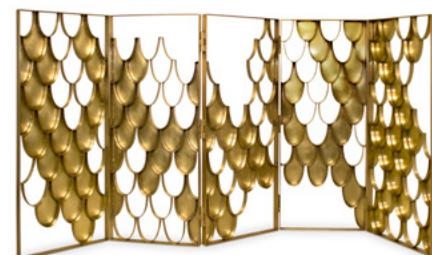

DIMENSIONS

H 210 cm | 82,7" W 164 cm | 64,6" D 5,5 cm | 2,2"

KOI BRABBU

MATERIALS & FINISHES

Structure in brushed brass matte.

DIMENSIONS

W 267 cm | 105,1" D 4 cm | 1,6" H 120 cm | 47,2"