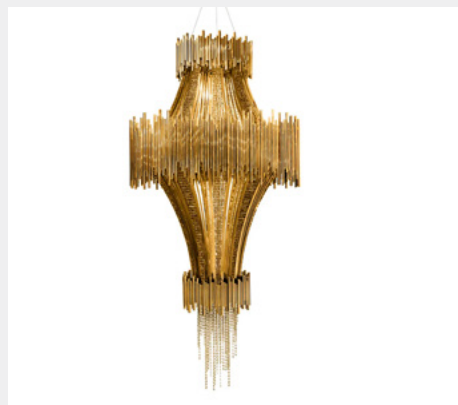

SCALA LUX XU

MATERIALS & FINISHES
Body: Brass & Swarovski Crystals;
Gold plated & Gold teak Crystals

DIMENSIONS
H 200 cm | 78,74" DIAM 100 cm | 39,4"