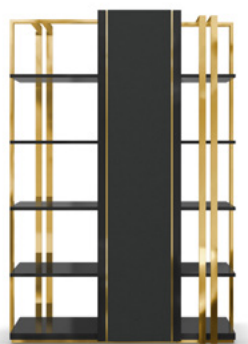

APOTHEOSIS LUXXU

MATERIALS & FINISHES

Brass, Wood & Leather, Polished brass, Walnut Root, Black Lacquer & Black Leather

DIMENSIONS

W 140 cm | 55,12" D 50 cm | 19,69" H 200 cm | 78,74"