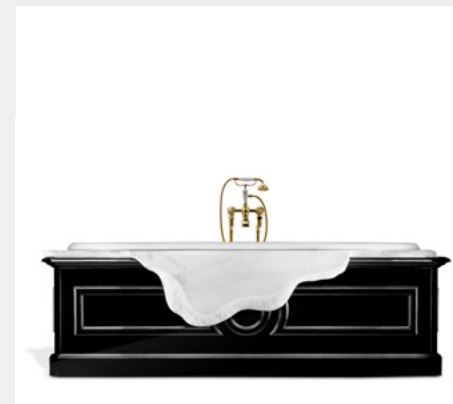

PETRA MAISON VALENTINA

MATERIALS & FINISHES

Glossy black lacquer, White Ibiza Marble; White enamel Cast Iron; Water drainage: Floor

DIMENSIONS

W 189 cm | 74,41" D 91 cm | 35,83" H 60 cm | 23,62"