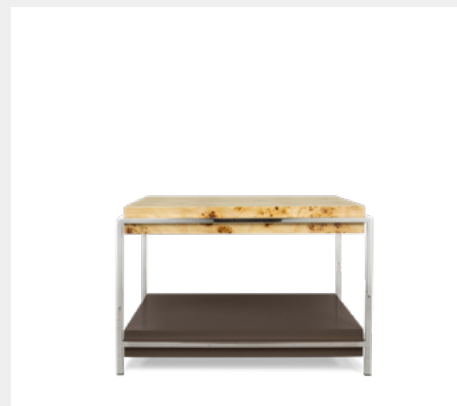

DIMENSIONS
DIAM 36,1 cm | 14,21" H 49,2 cm | 19,37"

TAMPÈR CAFFÈ LATTE

MATERIALS & FINISHES
Top: Fabric: Synthetic Leather Omega Trufa and Cream Glossy Lacquer; Structure: Cream Glossy Lacquer

DIMENSIONS
H 55 cm | 21,7" DIAM 70 cm | 27,6"