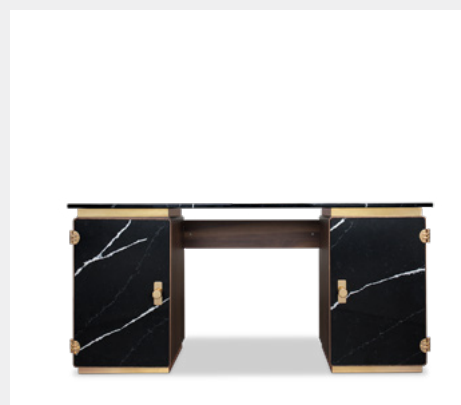

LASDUN ESSENTIAL HOME

MATERIALS & FINISHES
Gold Plated Brass, Polished Nero Marquina Marble and Solid Walnut

DIMENSIONS
H 74 cm | 29,13" W 54 cm | 21,25" L 159 cm | 62,6"