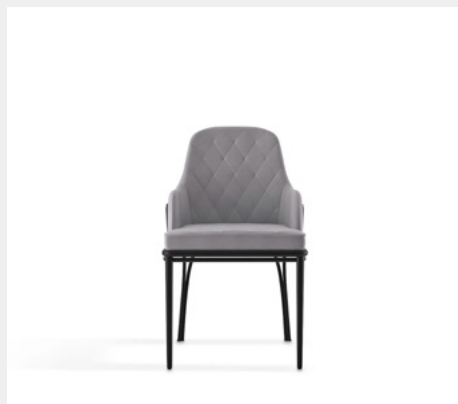

CHARLA OUTDOOR LUX XU

MATERIALS & FINISHES
Stainless Steel, Powder Coating & Synthetic Rope Mesh

DIMENSIONS
H 87 cm | 34,3" L 51 cm | 20,1" D 60 cm | 23,6"