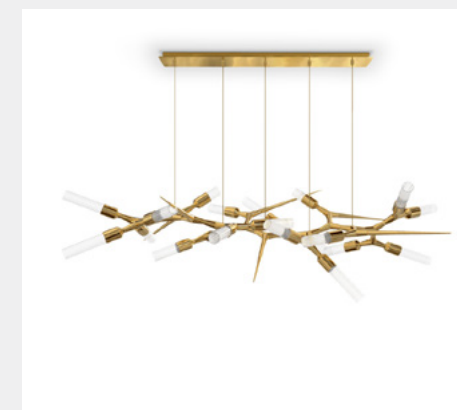

SHARD **LUXXU**

MATERIALS & FINISHES
Brass & Crystal Glass, Gold plated

DIMENSIONS
H 44 cm | 17.32" L 150 cm | 59.06" D 80 cm | 31.50"