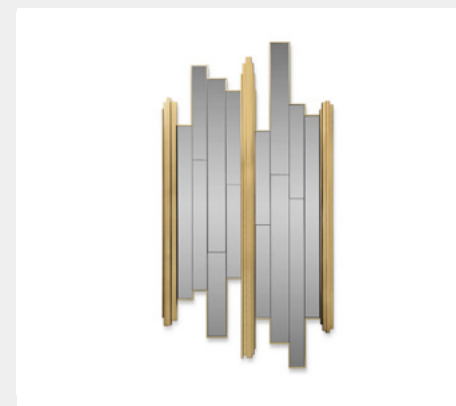

EMPIRE LUXXU

MATERIALS & FINISHES
Body: Brass & Mirror, Gold plated & Smoked Black Mirror

DIMENSIONS
W 92 cm | 36,2" D 5,8 cm | 2,28" H 173cm | 68,1"