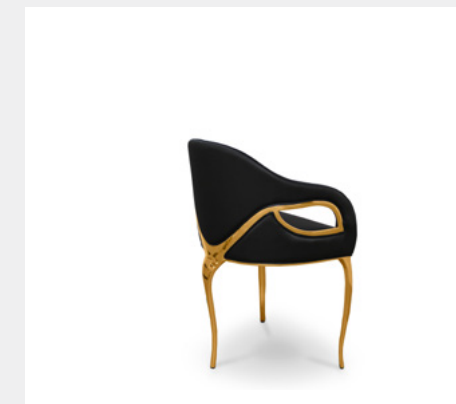

CHANDRA KOKET

MATERIALS & FINISHES
Upholstery: COM.
Structure: Polished Brass with High Gloss Finish.

DIMENSIONS
H 83 cm | 32,7" W 60 cm | 23,6" D 43 cm | 16,9"