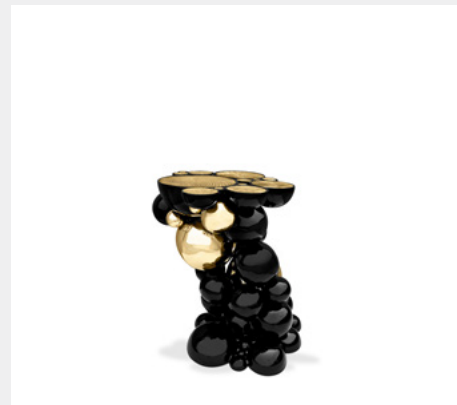

DIMENSIONS

H 72 cm | 28,36" D 124 cm | 48,82" W 162 cm | 63,78"

MONET BOCA DO LOBO

MATERIALS & FINISHES
Polished Cast Brass, Textured Brass, Acrylic.

DIMENSIONS
H 50 cm | 19,7" W 36 cm | 14,2" D 36 cm | 14,2"