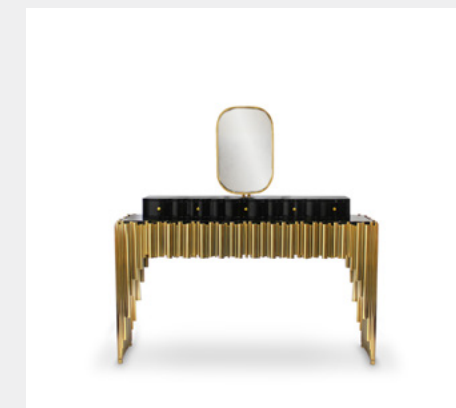

SINUOUS MAISON VALENTINA

MATERIALS & FINISHES

Polished Brass Glossy, Black Glass, Black Lacquer Glossy, Flat mirror.

DIMENSIONS

W 150 cm | 59,05" D 52 cm | 20,47" H 152 cm | 59,84"

SYMPHONY MAISON VALENTINA