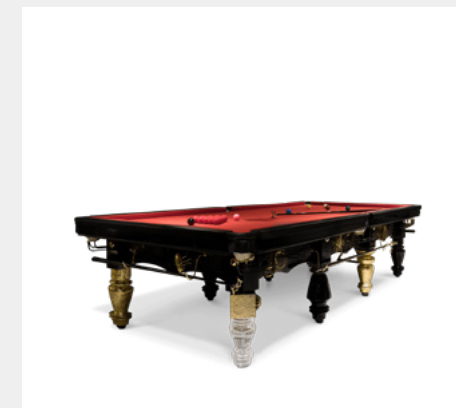

ROYAL BOCA DO LOBO

MATERIALS & FINISHES

Wood, casted Brass.

DIMENSIONS

H 80 cm | 31,5" W 310 cm | 122" D 168 cm | 66,1"