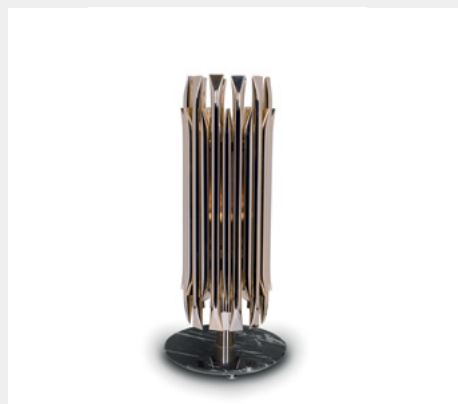

MATHENY DELIGHTFULL

MATERIALS & FINISHES

Body: Brass and Marble

DIMENSIONS

DIAM 19 cm | 7,4" H 58 cm | 22,8"