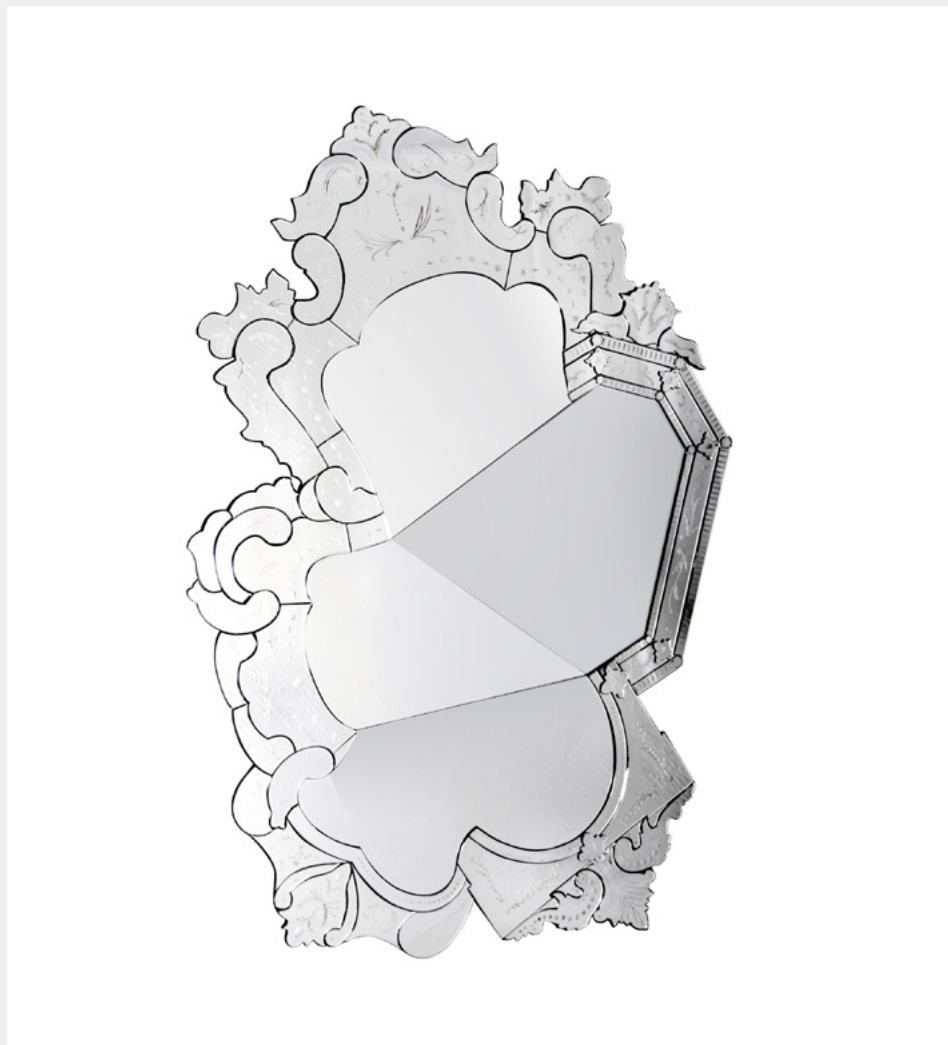

VENICE BOCA DO LOBO

MATERIALS & FINISHES
Venetian Mirror, Glass, Lacquered Wood Finished in Dark Red with a High Gloss Varnish Coat.

DIMENSIONS
H 214 cm | 84,3" W 147 cm | 57,9" D 6 cm | 2,4"