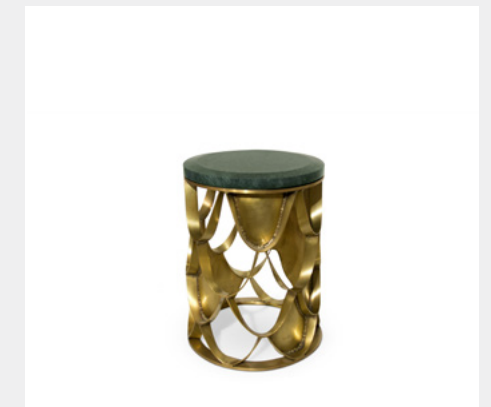

KOI BRABBU

MATERIALS & FINISHES
Base: Brushed Aged Brass Matte
Top: Guatemala Green Marble.

DIMENSIONS
DIAM 34 cm | 13,4" H 47 cm | 18,5"