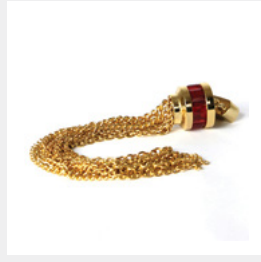

ORCHIDEA FLOWER
APPLIQUÉ

TEMPTATION
DRAWER PULL

EXOTICA JEWEL PULL
MATERIAL: BRASS, RUBI

NYMPH
APPLIQUÉ BUTTERFLY

BEETLE APPLIQUÉ
MATERIAL: BRASS

LIZARD APPLIQUÉ
MATERIAL: BRASS

UNTAMED SNAKE PULL
MATERIAL: BRASS