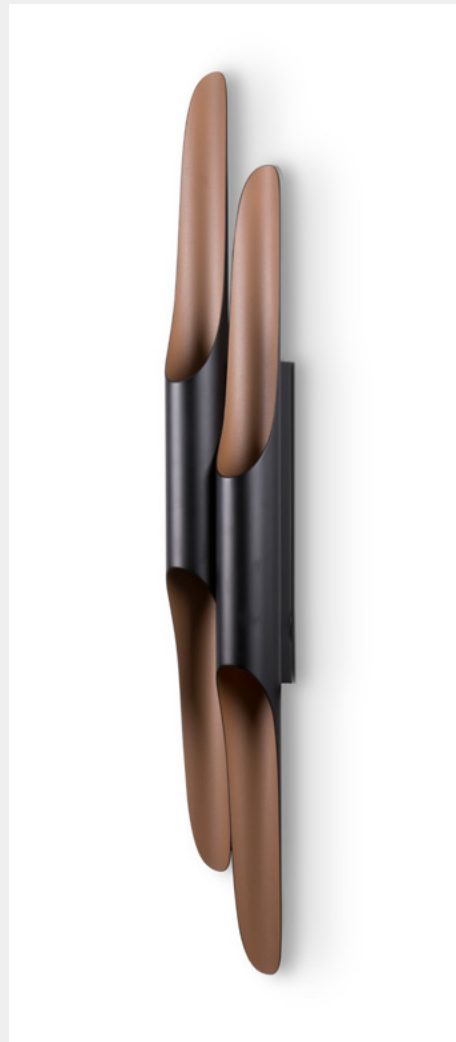

COLTRANE II DELIGHTFULL

MATERIALS & FINISHES
Body: Black Matte and Gold Powder Paint (inside).

DIMENSIONS
H 113 cm | 45.3" W 16 cm | 6.3" L 10 cm | 3.9"