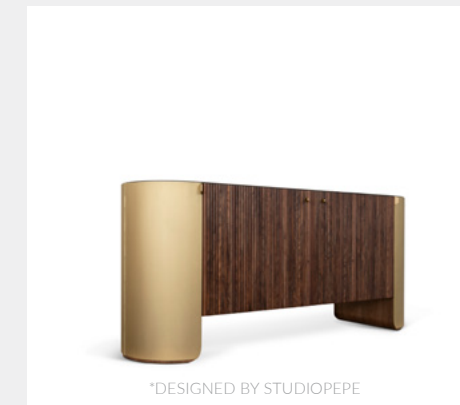

DUNCAN ESSENTIAL HOME

MATERIALS & FINISHES

Rose mirror, walnut & Aged Brass

DIMENSIONS

H 81 cm | 31,9" W 51 cm | 20,08" L 182 cm | 71,65"