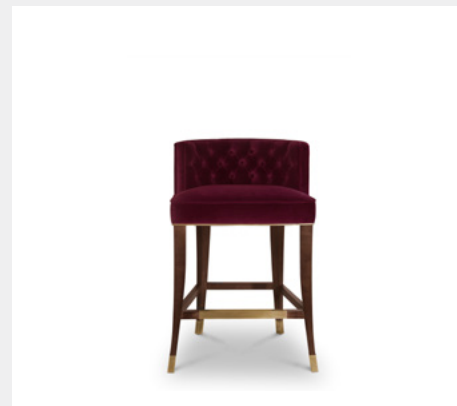

BOURBON COUNTER BRABBU

MATERIALS & FINISHES

Details: Brushed Aged Brass Matte, Legs: Ash W/ Walnut Stain Matte, Fabric: Velvet Moss I 44.

DIMENSIONS

H 90 cm | 35.4" W 55 cm | 21.7" D 51 cm | 20.1"