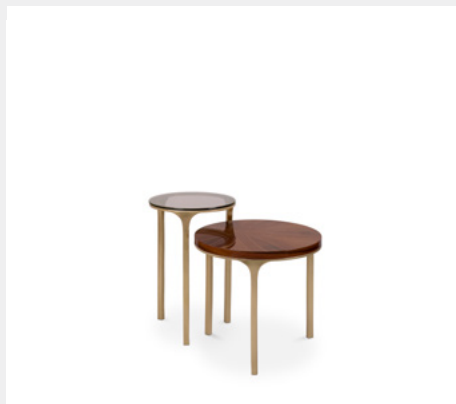

LURAY BRABBU

MATERIALS & FINISHES

Structure: Casted Brushed Brass Matte. Tabletops in glossy palisander veneer and bronze glass

DIMENSIONS

H 58,5 cm | 23" W 73 cm | 28,7" D 53 cm | 20,9"