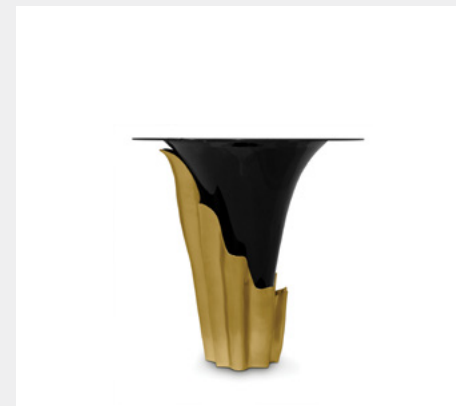

YASMINE KOKET

MATERIALS & FINISHES
Top: Tempered Smoked Glass, Base: Black Lacquer Detail: Base In Gold Chromium With High Gloss Finish.

DIMENSIONS
DIAM 100 cm | 39,3" H 106 cm | 41,7"