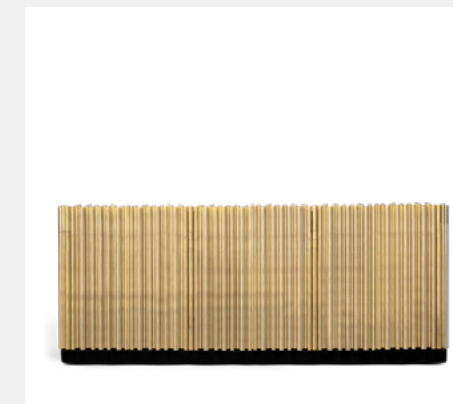

MATERIALS & FINISHES

Polished brass, high gloss black lacquered, bronze mirror and glass.

DIMENSIONS

H 99 cm | 38" W 271 cm | 107" D 71 cm | 28"

DIAMOND EMERALD BOCA DO LOBO

MATERIALS & FINISHES

Wood Structure, Gold Leaf, Silver Leaf with Translucent Emerald Shade, High Gloss Varnish.

DIMENSIONS

H 83 cm | 32,7" W 180 cm | 70,9" D 60 cm | 23,6"

LAPIAZ BOCA DO LOBO

MATERIALS & FINISHES

Polished Stainless Steel Exterior, Poplar Root Veneer Interior.

DIMENSIONS

H 82 cm | 32,3" W 220 cm | 86,6" D 50 cm | 19,7"