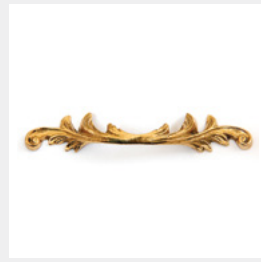

DIVINE DRAWER
HANDLE