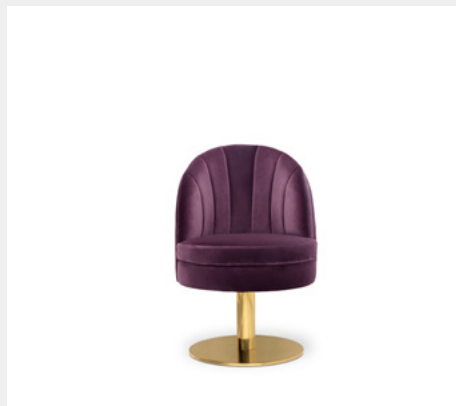

GABLE ESSENTIAL HOME

MATERIALS & FINISHES

Feet: Polished Brass
Cover: Essential Home textile

DIMENSIONS

H 85 cm | 33,4" W 60 cm | 23,62" D 55 cm | 21,65"