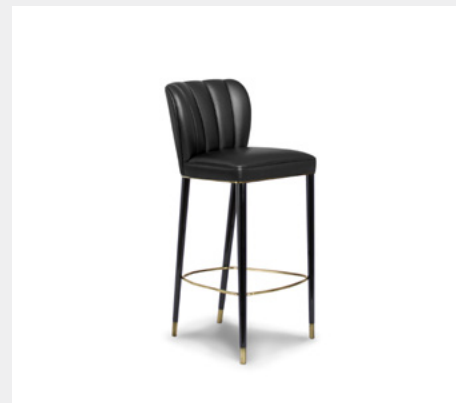

DIMENSIONS

H 110 cm | 43,3" W 53 cm | 20,9" D 48 cm | 18,9"

DALYAN BAR BRABBU

MATERIALS & FINISHES

Details: Brushed Aged Brass Glossy, Legs: Black Glossy Lacquer, Fabric: Synthetic Lerida I 10.

DIMENSIONS

W 54 cm | 21,3" D 50 cm | 19,7" H 102 cm | 40,2"