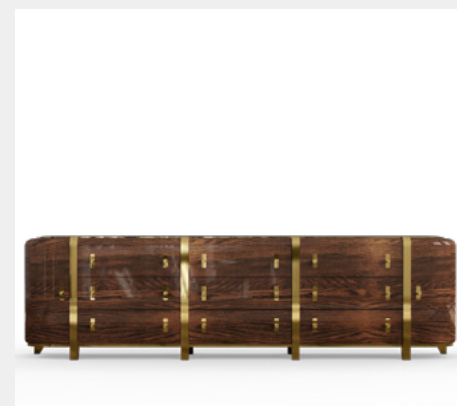

KAHN MID-CENTURY CLUB

MATERIALS & FINISHES
Polished Brass, Varnished Walnut and Black Glass

DIMENSIONS
H 81,5 cm | 32,09" W 58 cm | 22,83" L 295 cm | 87,01"