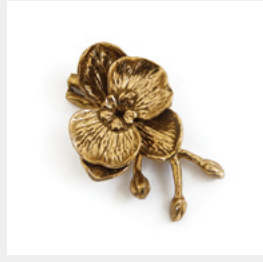

ORCHIDEA FLOWER
APPLIQUÉ

TEMPTATION
DRAWER PULL

EXOTICA JEWEL PULL
MATERIAL: BRASS, RUBI

NYMPH
APPLIQUÉ BUTTERFLY

BEETLE APPLIQUÉ
MATERIAL: BRASS

LIZARD APPLIQUÉ
MATERIAL: BRASS

UNTAMED SNAKE PULL
MATERIAL: BRASS