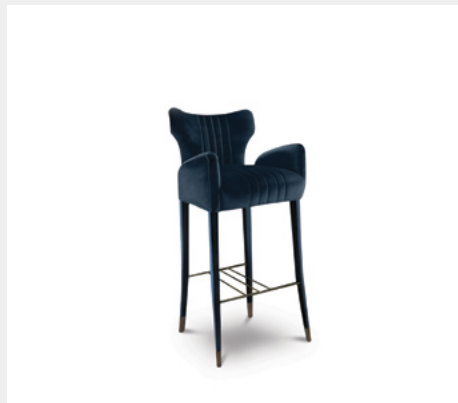

DAVIS BAR BRABBU

MATERIALS & FINISHES

Details: Brushed Aged Brass Matte | Legs: Black Glossy Lacquer | Fabric: Velvet Moss I 24.

DIMENSIONS

W 50 cm | 19.7" D 50 cm | 19.7" H 110 cm | 43.3"