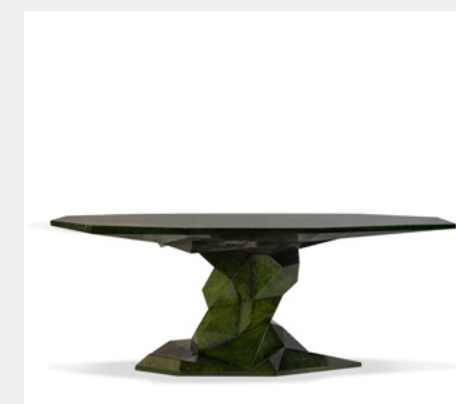

BONSAI BOCA DO LOBO

MATERIALS & FINISHES
Rainforest Green in Particle Board with High Gloss
Varnish Finish on Mahogany Structure.
DIMENSIONS
H 77 cm | 30.3" W 200 cm | 78.7" D 125 cm | 49.2"