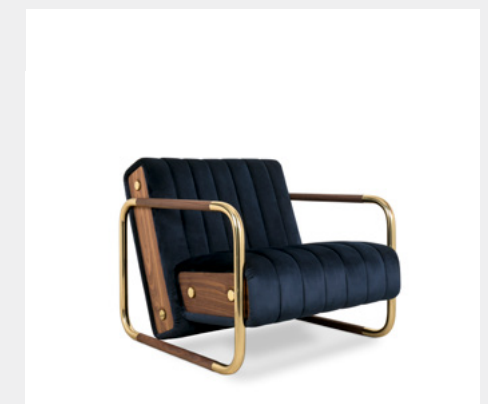

DIMENSIONS

H 112 cm | 44,1" W 80 cm | 31,5" D 80 cm | 31,5"

MARCO ESSENTIAL HOME

MATERIALS & FINISHES

Polished Brass. Cover & Essential Home Textile

DIMENSIONS

H 78,7 cm | 30,98" W 97 cm | 38,18" L 108 cm | 42,52"