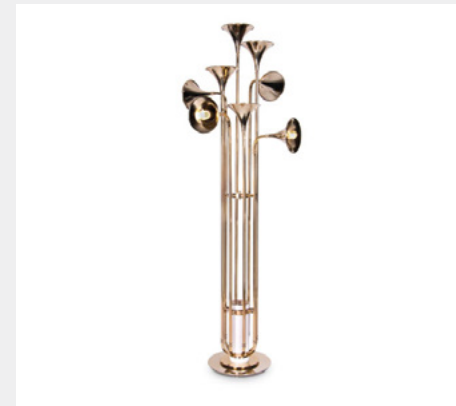

BOTTI DELIGHTFULL

MATERIALS & FINISHES

Base: Gold Plated and White Glossy. Body: Gold Plated.

DIMENSIONS

DIAM 63 cm | 24,8" H 180 cm | 70,9"