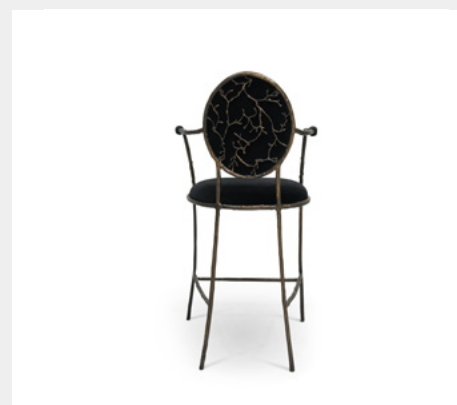

DIMENSIONS

H 105 cm | 41" W 58 cm | 23" D 47 cm | 19"

ENCHANTED KOKET

MATERIALS & FINISHES

Upholstery: Lux Velvet Color 0459. Structure: Aged Brass with High Gloss Finish.

DIMENSIONS

H 107 cm | 42,1" W 53,5 cm | 21,1" D 50 cm | 19,7"