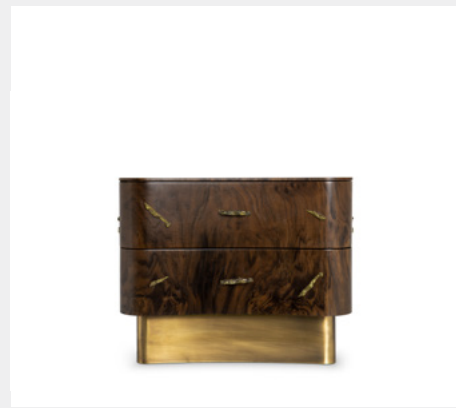

MATERIALS & FINISHES

Wood Lacquer, & Top In Ebony Veneer. Base & Details: Polished Brass With High Gloss Finish.

DIMENSIONS

H 63 cm | 25" W 82 cm | 32,3" D 48 cm | 19"

LANKA BRABBU

MATERIALS & FINISHES

Structure in palisander wood veneer matte and black lacquer matte. Brushed brass matte details.

DIMENSIONS

W 65 cm | 25,6" D 50 cm | 19,7" H 45 cm | 17,7"

BARAKA BRABBU

MATERIALS & FINISHES

Walnut root veneer matte outside, poplar veneer matte inside, aged brass details, brushed aged brass base.

DIMENSIONS