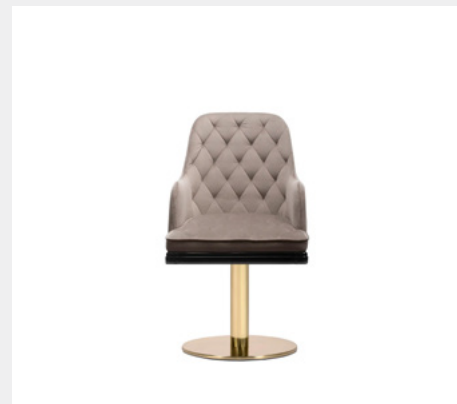

DIMENSIONS
H 100 cm | 39,37" L 51 cm | 20,08" D 60 cm | 23,62"

CHARLA SWIVEL LUX XU

MATERIALS & FINISHES
Brass, Leather & Velvet, Polished brass, Black leather & Brown velvet

DIMENSIONS
H 87 cm | 34,3" L 51 cm | 20,1" D 60 cm | 23,6"