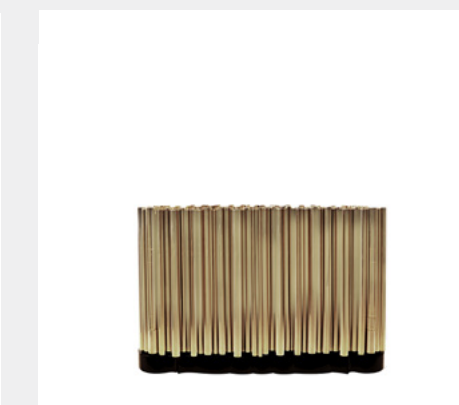

SYMPHONY BOCA DO LOBO

MATERIALS & FINISHES
Palisander veneer, gold plated brass.

DIMENSIONS
W 97 cm | 38,2" D 55 cm | 21,7" H 50 cm | 19,7"