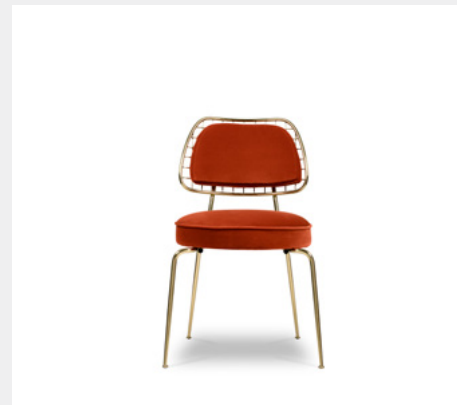

*DESIGNED BY STUDIOPEPE

ISADORA ESSENTIAL HOME

MATERIALS & FINISHES

Structure: Aged Brass;
Cover: Velvet Essential Home textile

DIMENSIONS

H 85 cm | 31,50" W 61 cm | 22,05" L 60 cm | 23,62"

MARIE ESSENTIAL HOME