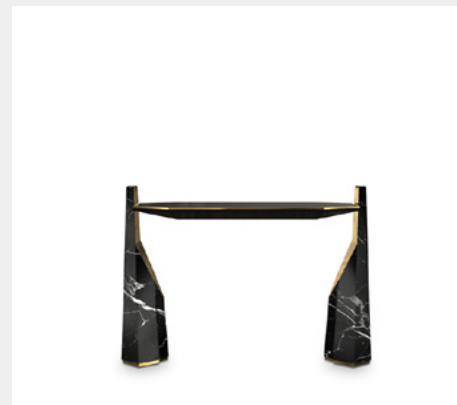

MYLLO LUXXU

MATERIALS & FINISHES

Polished brass, Black glass, Black lacquer & Nero marquina

DIMENSIONS

H 100 cm | 39,37" W 142 cm | 55,9" D 36 cm | 15,17"