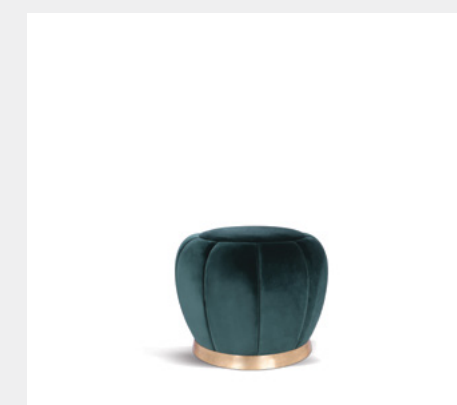

FLORENCE ESSENTIAL HOME

MATERIALS & FINISHES

Feet: Polished Brass;
Cover: Essential Home textile

DIMENSIONS

DIAM 58,8 cm | 23,15" H 48 cm | 18,9"