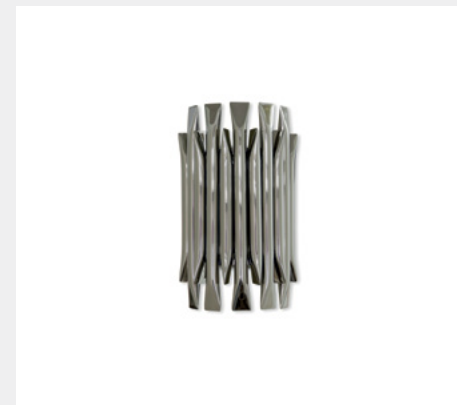

MATERIALS & FINISHES
Body: Steel, Interior shade: Steel

DIMENSIONS
H 50 cm | 19.6" W 13 cm | 5.1" L 8.5 cm | 3.4"

GALLIANO III DELIGHTFULL

MATERIALS & FINISHES
Body: Steel, Interior shade: Steel

DIMENSIONS
H 50 cm | 19.6" W 13 cm | 5.1" L 8.5 cm | 3.4"