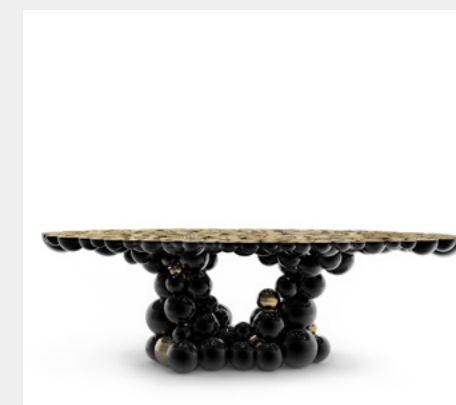

NEWTON BOCA DO LOBO

MATERIALS & FINISHES
High Gloss Black Lacquer, and Gold Plated Spheres With
Gold Plated Brass Surface with Wood Texture.
DIMENSIONS
H 78 cm | 30.7" W 260 cm | 102.4" D 142 cm | 55.9"