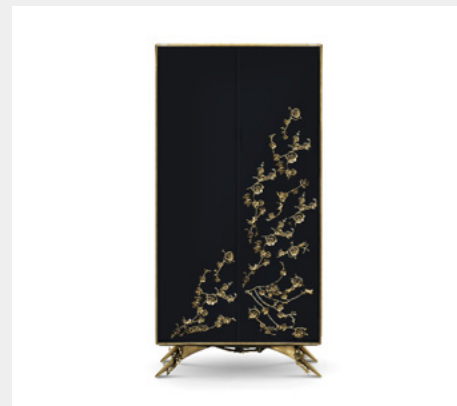

LLOYD LUX XU

MATERIALS & FINISHES

Leather, Polished Brass, Walnut Root & Nero Marquina Marble

DIMENSIONS

H 154 cm | 60,63" L 80 cm | 31,50" D 51 cm | 50,08"

NUBIAN BAR LUX XU

MATERIALS & FINISHES

Polished Brass, Shiny Black Lacquer, Black Glass, Smoked Mirror & Nero Marquina Marble

DIMENSIONS

H 155 cm | 61,02" L 116 cm | 45,67" D 58 cm | 22,83"

SPELLBOUND KOKET

MATERIALS & FINISHES

Wood Lacquer, High Gloss Finish, Aged Gold Leaf Frame. Detail: Aged Brass, High Gloss Finish.

DIMENSIONS