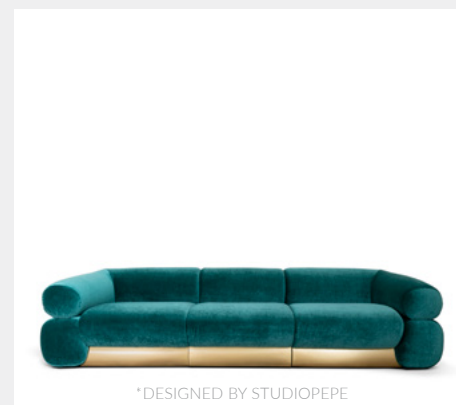

DUKONO 2 SEAT BRABBU

MATERIALS & FINISHES

Legs: Black Matte Lacquer, Fabric: Synthetic Leather
Lerida I 10, Nails: Aged Gold.

DIMENSIONS

H 110 cm | 43.3" W 130 cm | 51.2" D 82 cm | 32.3"

MAREE SINGLE BRABBU

DIMENSIONS

W 144 cm | 56.7" D 75 cm | 29.5" H 83 cm | 32.7"

FITZGERALD ESSENTIAL HOME

MATERIALS & FINISHES

Structure: Aged Brass;
Cover: Velvet Essential Home textile

DIMENSIONS

L 273 cm | 107.48" W 99.5 cm | 39.17" H: 68 cm | 26.77"