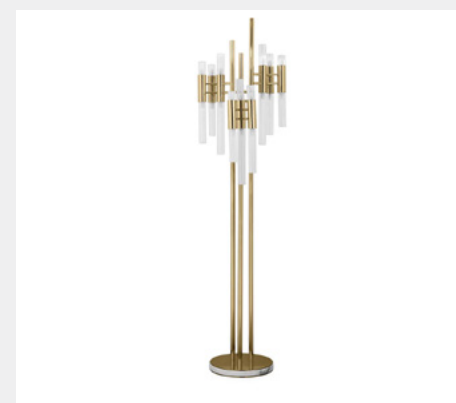

WATERFALL LUX XU

MATERIALS & FINISHES

Body: Brass, Marble & Crystal Glass
FINISHES Body: Gold plated & Carrara marble

DIMENSIONS

H 195 cm | 77,7" DIAM 42 cm | 17"