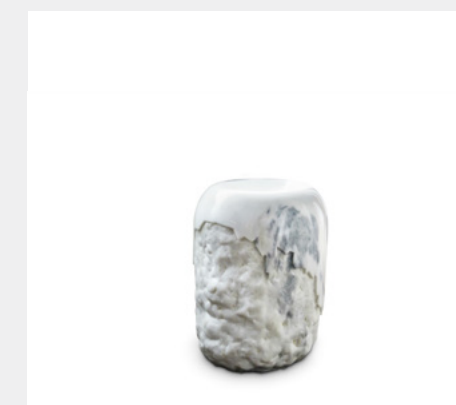

YOHO BRABBU

MATERIALS & FINISHES

Carrara Marble.

DIMENSIONS

H 42 cm | 16,5" W 32 cm | 12,6" D 28 cm | 11,8"