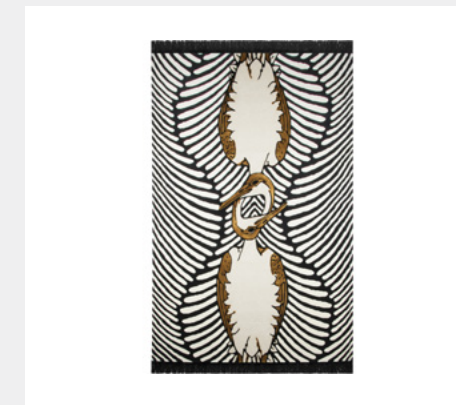

COUPLE RUG'SOCIETY

MATERIALS & FINISHES
Technique: Hand-Tufted, Sub Technique: Cut/Loop
Material: Botanical Silk/Wool, Fringes
DIMENSIONS
W 200 cm | 78,7" L 300 cm | 118,1"