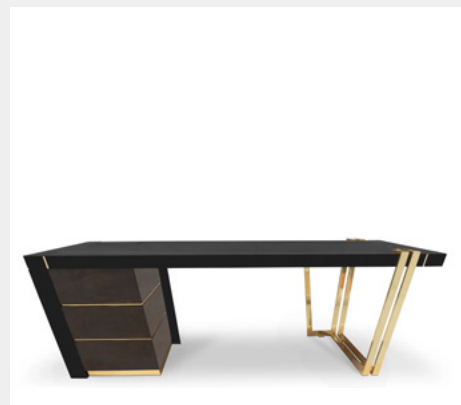

APOTHEOSIS LUXXU

MATERIALS & FINISHES
Brass, Wood & Leather Polished brass, Black lacquer, Walnut Root & Black Leather

DIMENSIONS
W 220 cm | 86,61" D 83 cm | 32,68" H 75 cm | 29,52"