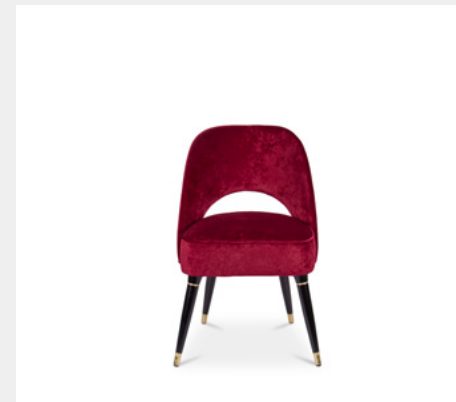

DIMENSIONS

H 83,5 cm | 32,87" W 59 cm | 23,22" L 64 cm | 25,19"

KANSAS II BRABBU

MATERIALS & FINISHES

Fabric: Lerida IV - Colour 02 | Base: Brushed Aged Brass

Matte with Swivel

DIMENSIONS

W 60 cm | 23,6" D 61 cm | 24" H 85 cm | 33,5"