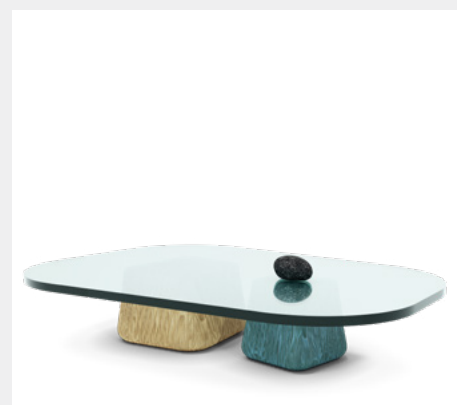

DOVEDALE PTANG STUDIO

MATERIALS & FINISHES
Polished granite stone, tempered glass and colored stain
varnish applied on solid wood
DIMENSIONS
W 120 cm | 47.24" H 68 cm | 26.77" D 57 cm | 22.44"