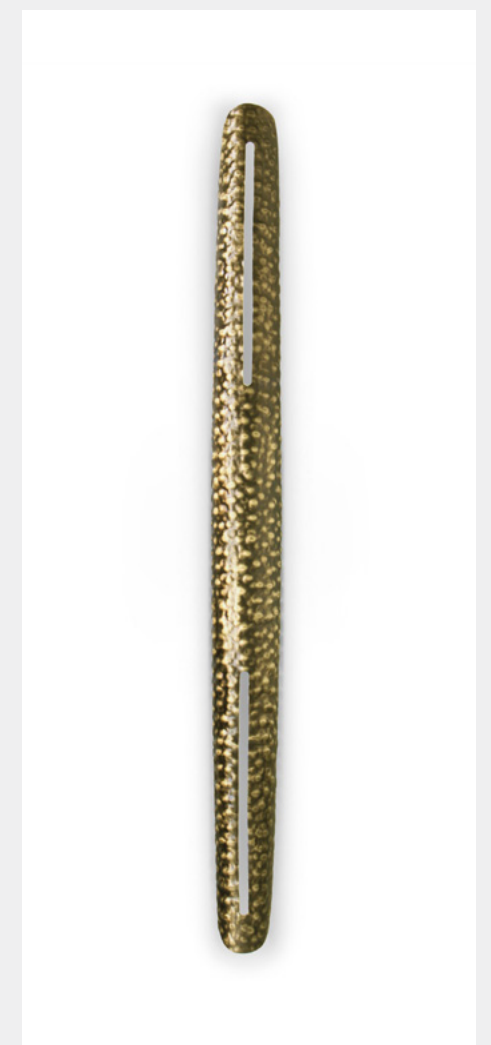

DIMENSIONS
H 32 cm | 12,6" W 25 cm | 9,8" D 14 cm | 5,5"

CYBO I BRABBU

MATERIALS & FINISHES
Carrara Marble, Polished Brass Matte.

DIMENSIONS
H 62,5 cm | 24,6" W 7 cm | 2,8" D 11,5 cm | 4,5"

SHAKA BRABBU

MATERIALS & FINISHES
Brushed Aged Hammered Brass Matte.