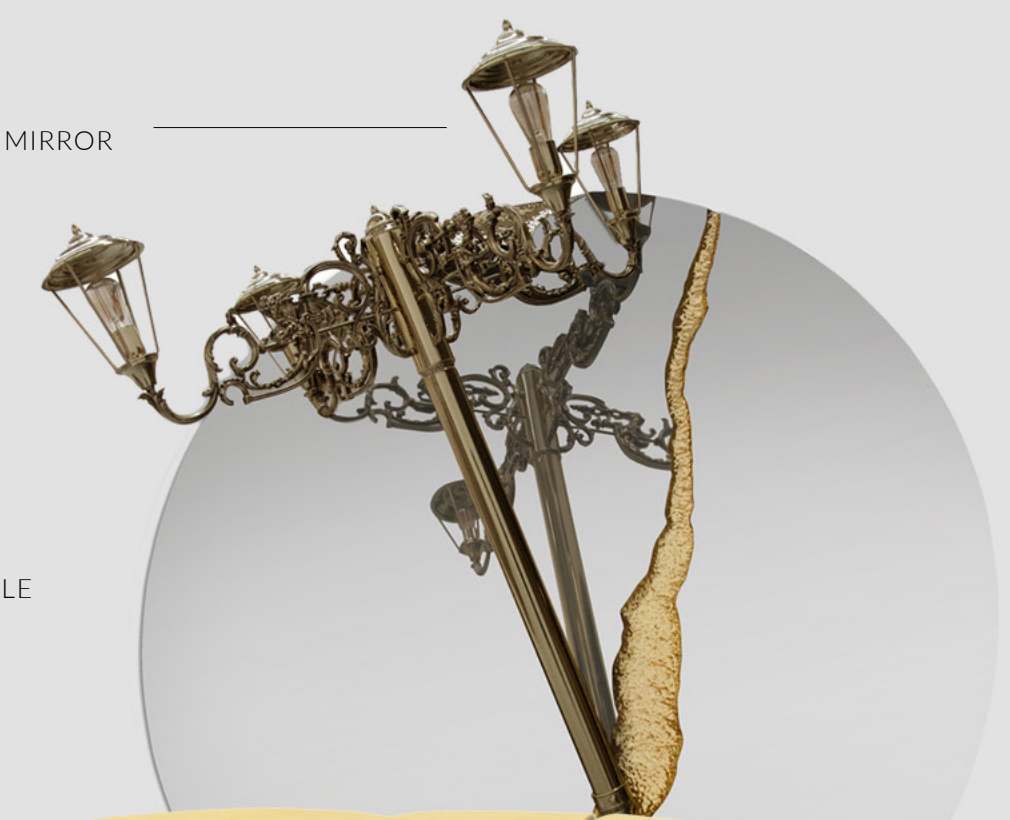

FORTUNA DINING TABLE

LUMIÈRE ROUND MIRROR