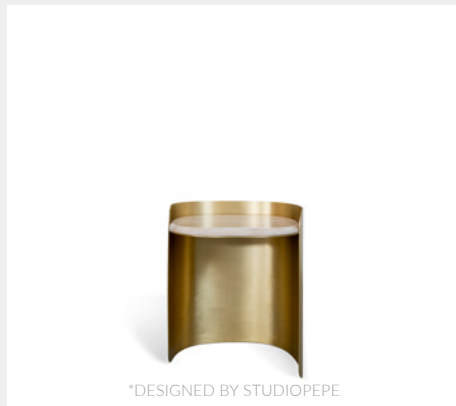

*DESIGNED BY STUDIOPEPE

FRANCIS SCOTT ESSENTIAL HOME

MATERIALS & FINISHES
Aged Brass and Travertine stone on the top

DIMENSIONS
H 50 cm | 19,69" W 35 cm | 23,78" L 41 cm | 16,14"