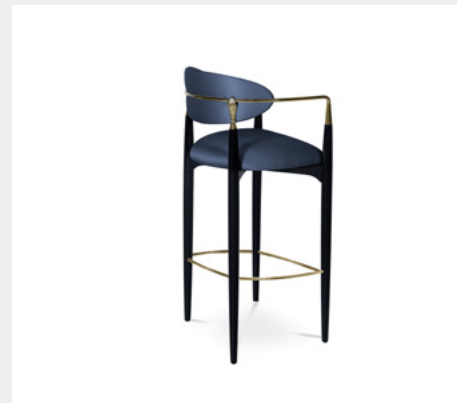

NAHÉMA KOKET

MATERIALS & FINISHES

KOKET textiles collection; COM/COL, Base: Polished Brass; High Gloss Black Lacquer; High Gloss Polished Brass

DIMENSIONS

H 110 cm | 43,3" W 53 cm | 20,9" D 48 cm | 18,9"