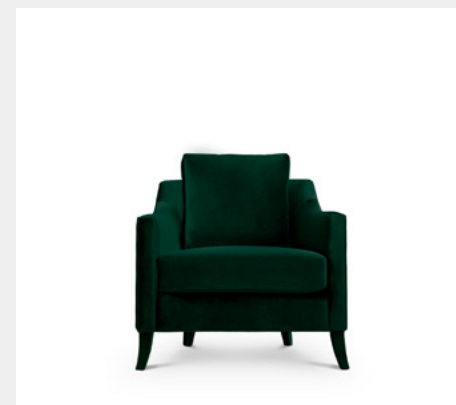

COMO BRABBU

MATERIALS & FINISHES

Fabric: Velvet Moss I 30.

DIMENSIONS

W 84 cm | 33,1" D 87 cm | 34,3" H 90 cm | 35,4"