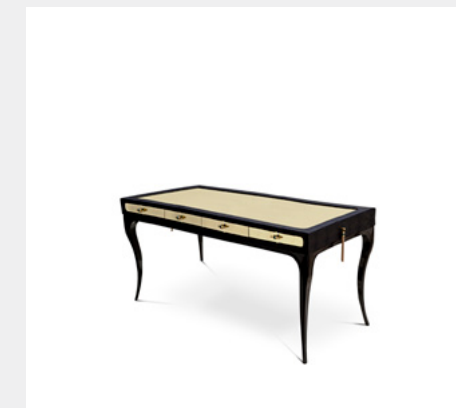

W 150 cm | 59,05" D 52 cm | 20,47" H 152 cm | 59,84"

ROYAL BOCA DO LOBO

MATERIALS & FINISHES

Wood, casted Brass.

DIMENSIONS

H 80 cm | 31,5" W 310 cm | 122" D 168 cm | 66,1"

EXOTICA KOKET

MATERIALS & FINISHES