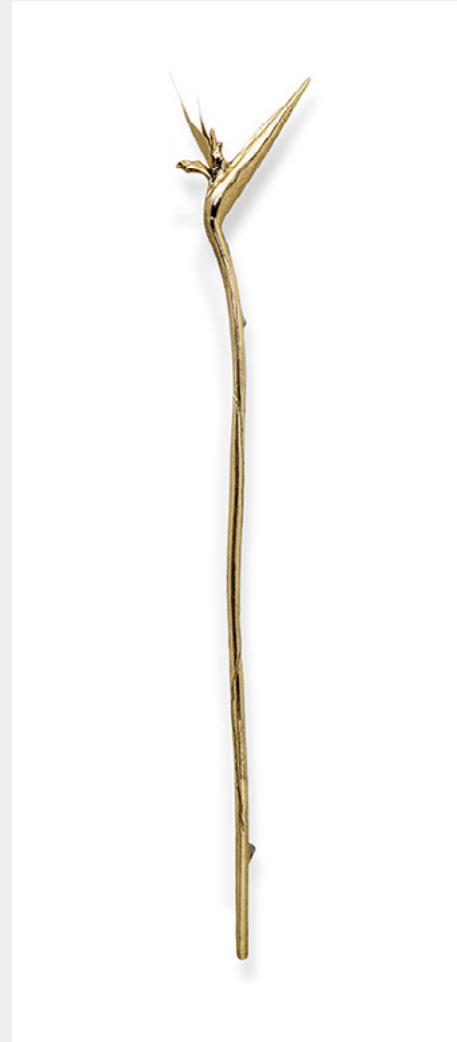

TOILE OC2025 PULLCAST

MATERIALS & FINISHES
Polished Brass.
(Also Available in Aged & Brushed Brass)
DIMENSIONS
H 50 mm | 1,97" W 57 mm | 2,24" D 43 mm | 1,69"

STRELITZIA EA1061 PULLCAST

MATERIALS & FINISHES
Aged brass.
(Also Available in Polished & Brushed Brass)
DIMENSIONS
H 970 mm | 21,26" W 150 mm | 5,91" D 100 mm | 3,94"