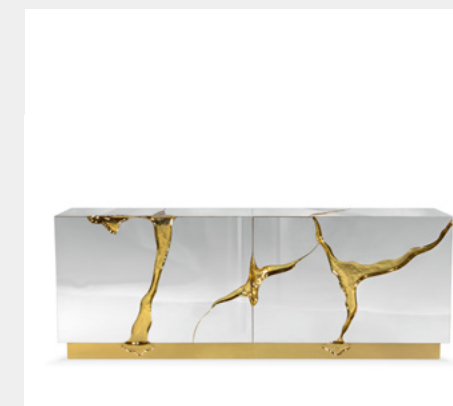

MATERIALS & FINISHES

Polished brass, high gloss black lacquered, bronze mirror and glass.

DIMENSIONS

H 99 cm | 38" W 271 cm | 107" D 71 cm | 28"

DIAMOND EMERALD BOCA DO LOBO

MATERIALS & FINISHES

Wood Structure, Gold Leaf, Silver Leaf with Translucent Emerald Shade, High Gloss Varnish.

DIMENSIONS

H 83 cm | 32,7" W 180 cm | 70,9" D 60 cm | 23,6"

LAPIAZ BOCA DO LOBO

MATERIALS & FINISHES

Polished Stainless Steel Exterior, Poplar Root Veneer Interior.

DIMENSIONS

H 82 cm | 32,3" W 220 cm | 86,6" D 50 cm | 19,7"