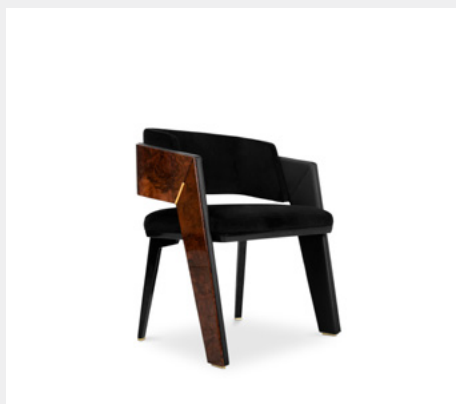

GALEA LUX XU

MATERIALS & FINISHES
Wood, Brass, Leather & Velvet Walnut Root, Polished brass, Black leather & Black velvet

DIMENSIONS
H 82 cm | 32,28" L 66 cm | 25,98" D 54 cm | 21,26"