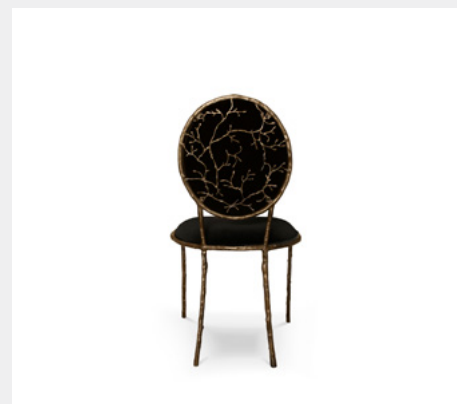

ENCHANTED KOKET

MATERIALS & FINISHES
Upholstery: Paris Velvet, Cream, Structure: Aged Brass

DIMENSIONS
H 97 cm | 38" W 51 cm | 20" D 57 cm | 22"