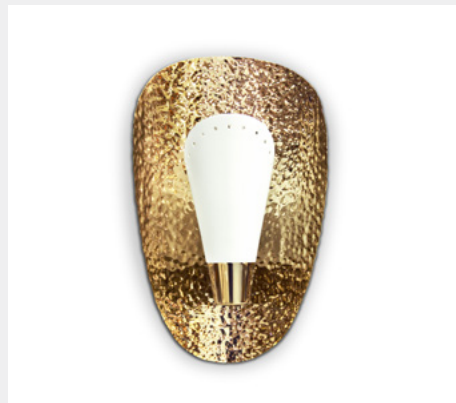

ARUNA BRABBU

MATERIALS & FINISHES

Hammered Polished Brass Glossy
White Matte Lacquer.

DIMENSIONS

H 45 cm | 17,7" W 27 cm | 10,6" D 16,5 cm | 6,5"