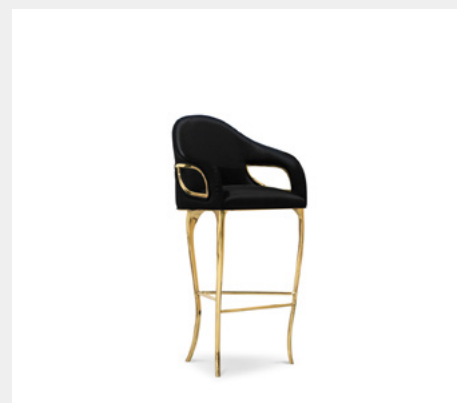

CHANDRA II KOKET

MATERIALS & FINISHES

Upholstery: Silky Velvet Color 406. Legs: Polished Brass with High Gloss Finish.