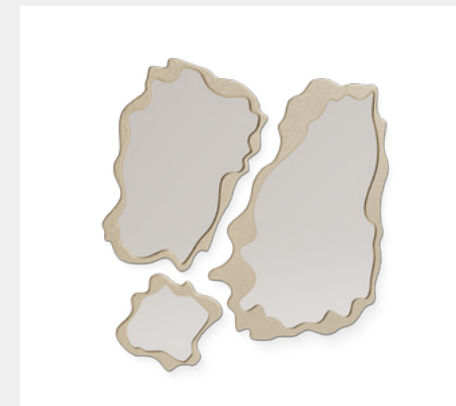

SLATER COVET COLLECTION

MATERIALS & FINISHES

Regular mirror and Matte champagne textured fine powder

DIMENSIONS

H 160 cm | 62,99" D 3 cm | 1,18" L 100 cm | 39,37"