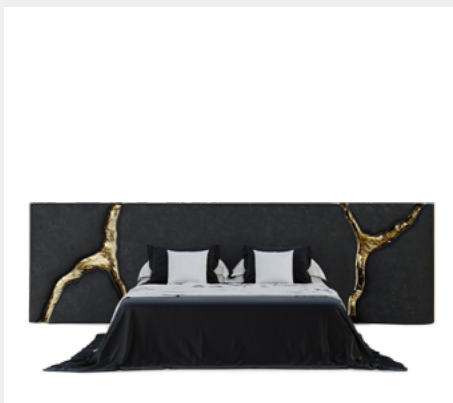

MATERIALS & FINISHES

Gold Plated Brass, Black Lacquered and Marble

DIMENSIONS

DIAM 71 cm | 27,95" H 74,4 cm | 29,29"

BEDS

LAPIAZ BLACK BOCA DO LOBO

MATERIALS & FINISHES

Wood, Foam, Upholstery, Polished Hammered Brass, Polished Brass.