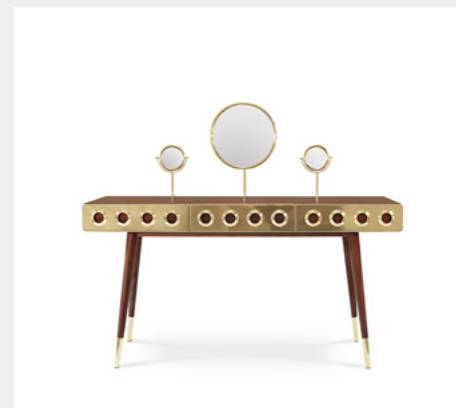

MONOCLES ESSENTIAL HOME

MATERIALS & FINISHES

Gold Plated, Matte Black and Varnished Walnut and Mirror

DIMENSIONS

L 159 cm | 62,59" W 45,1 cm | 17,75" H 75,3 cm | 29,64"