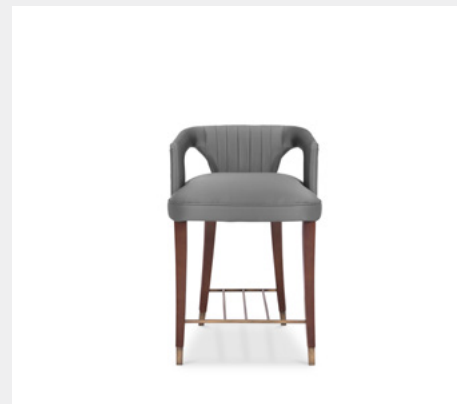

KAROO COUNTER BRABBU