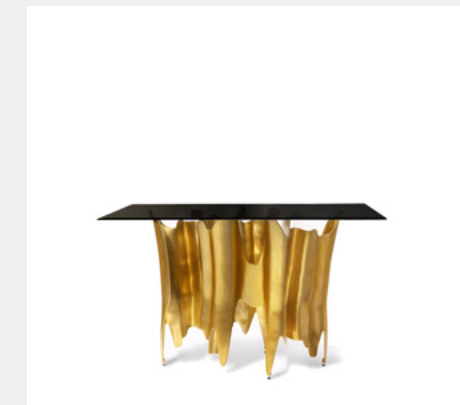

H 86 cm | 33,8" W 170 cm | 66,9" D 40 cm | 15,7"

TEMPTATION KOKET

MATERIALS & FINISHES

Wood Lacquer, High Gloss Finish & Top in KOKET Leather. Handles: Polished Brass, High Gloss Finish.

DIMENSIONS

H 84 cm | 33,1" W 140 cm | 55,1" D 54 cm | 21,3"

OBSEDIA KOKET

MATERIALS & FINISHES

Top: Tempered Smoked Glass. Base: Gold Chromium With High Gloss Finish.

DIMENSIONS

H 91 cm | 35,5" W 150 cm | 58,5" D 50 cm | 19,5"

RIBBON KOKET

MATERIALS & FINISHES

Top: Wood Lacquer, High Gloss Finish. Base: Broken Gold Leaf, High Gloss Finish & Black Lacquer.