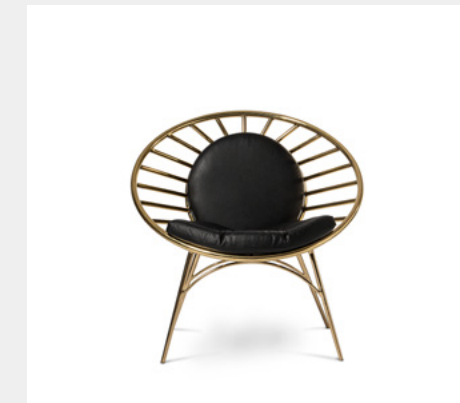

REEVES ESSENTIAL HOME

MATERIALS & FINISHES

Polished Brass; Black Leather

DIMENSIONS

H 75,6 cm | 29,76" W 68,2 cm | 26,85" L 75,5 cm | 29,72"