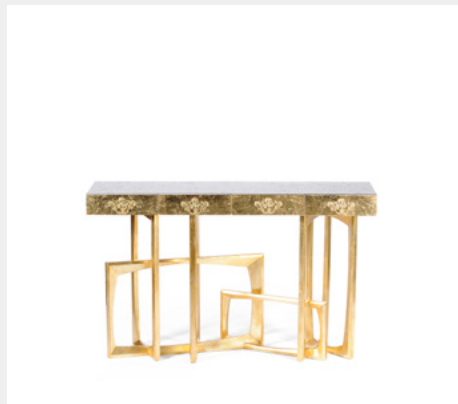

METROPOLIS BOCA DO LOBO