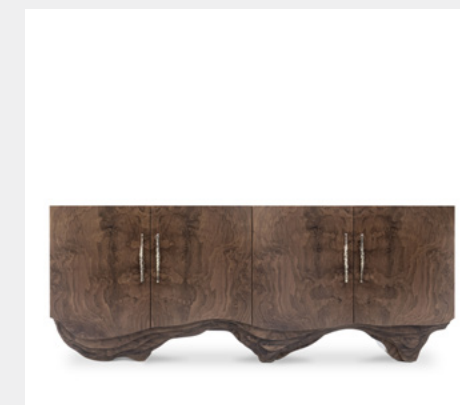

HUANG BRABBU

MATERIALS & FINISHES

Matte walnut root veneer outside, matte palisander veneer inside, brushed aged matte brass base.

DIMENSIONS

W 220 cm | 86,6" D 50 cm | 19,7" H 87 cm | 34,3"