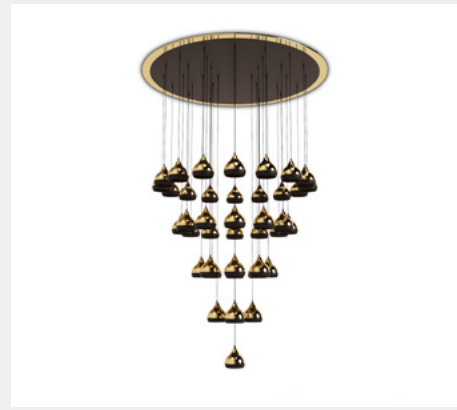

HANNA MID-CENTURY CLUB

MATERIALS & FINISHES

Polished Brass, Matte Black Lacquered
& Gold Powder Paint

DIMENSIONS

H 271,3 cm | 1068,1" DIAM 175 cm | 68,8"