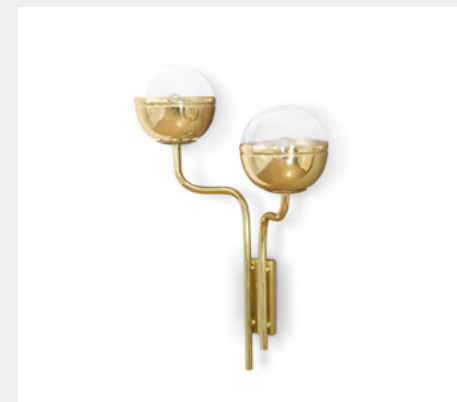

NIKU BRABBU

MATERIALS & FINISHES
STRUCTURE in gold plated brass,
shaders in gold plated brass and glass.

DIMENSIONS
H 65 cm | 25,6" W 41 cm | 16,1" D 23 cm | 9,1"