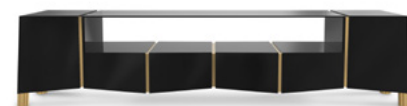

DIMENSIONS

H 42 cm | 16.54" L 230 cm | 90.55" D 50 cm | 19.69"

EMPIRE DISPLAY LUXXU

MATERIALS & FINISHES

Brass & Marble, Gold plated & Marble Nero Marquina

DIMENSIONS

H 107 cm | 42.1" L 34 cm | 13.4" D 34 cm | 13.4"