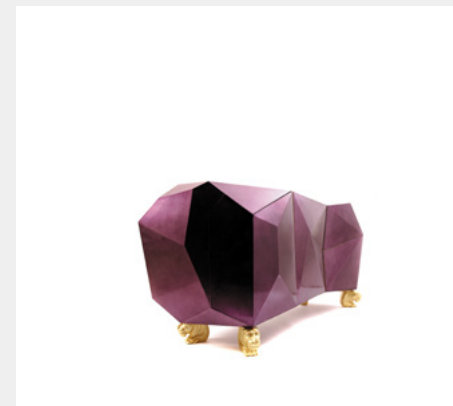

- 38. SIDEBOARDS
- 44. CONSOLES
- 50. CABINETS
- 54. BOOKCASES
- 56. SCREENS
- 57. MIRRORS
- 64. MORE CASEGOODS

CASEGOODS

HERITAGE BOCA DO LOBO

MATERIALS & FINISHES

Hand Painted Tiles, Gold Leaf, Brass, Bronze Glass, Wood Lacquered In White, High Gloss Varnish.

DIMENSIONS

H 90 cm | 35,4" W 162 cm | 63,8" D 58 cm | 22,8"

The hint of wander of this geometrical sideboard starts by the Azulejos panel, the traditional hand painted tiles and one of the most representative art forms of Portuguese culture. A rich legacy continues when two doors open to a lined glossy gold leaf interior, and a classical ornament trim reminds the inside of churches and rich buildings. A clear glass shelf can be seen on the two individual divisions of the sideboard.

DIAMOND AMETHYST BOCA DO LOBO

MATERIALS & FINISHES

Wood Structure, Gold Leaf, Silver Leaf W/Translucent Amethyst Shade, High Gloss Varnish, Hand Carved Feet.

DIMENSIONS

H 83 cm | 32,7" W 180 cm | 70,9" D 60 cm | 23,6"