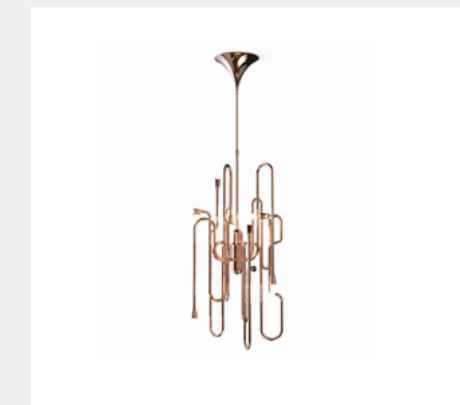

CLARK DELIGHTFULL

MATERIALS & FINISHES

Body: Brass

DIMENSIONS

DIAM 50 cm | 19.6" H 70 cm | 27.5" Pole H 70 cm | 27.5"