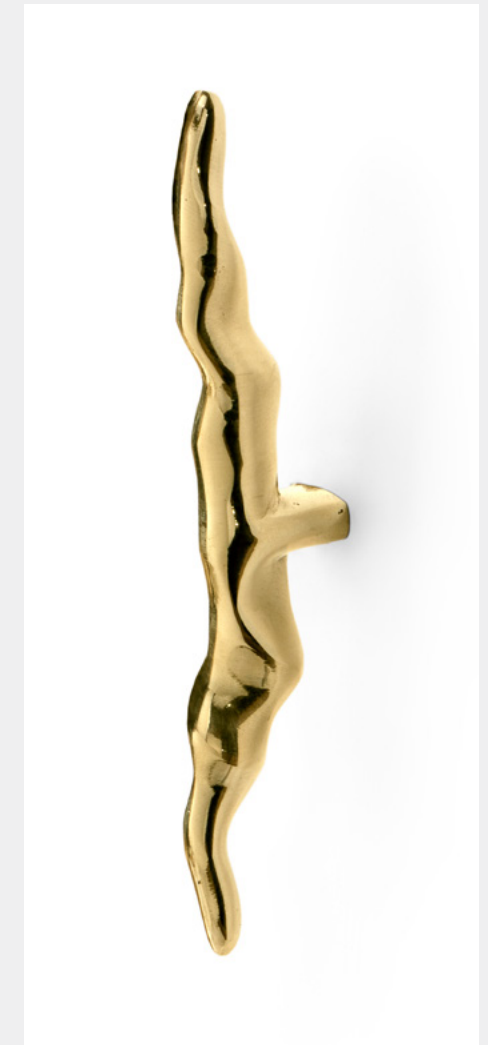

NOUVEAU EA1015 PULLCAST

MATERIALS & FINISHES

Polished Brass.

(Also Available in Aged & Brushed Brass)

DIMENSIONS

H 140 mm | 5,51" W 17 mm | 0,67" D 25 mm | 0,98"