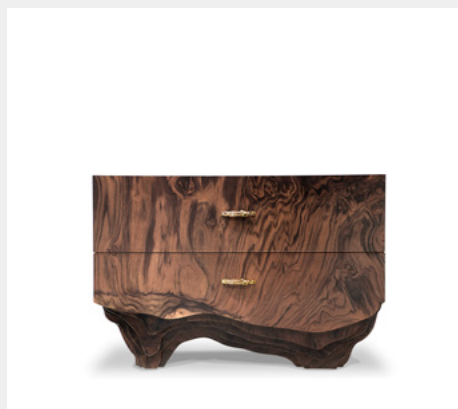

HUANG BRABBU

MATERIALS & FINISHES

Matte walnut root veneer with brushed aged hammered matte brass base

DIMENSIONS

H 56 cm | 22,04" W 80 cm | 31,49" D 42 cm | 16,53"