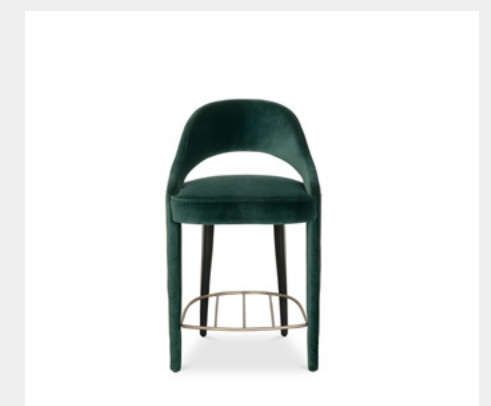

TELLUS COUNTER BRABBU

MATERIALS & FINISHES

Fabric: Velvet MOSS I 30; Legs in fabric and black lacquer matte; Nails Bronze renaissance

DIMENSIONS

W 55 cm | 21.7" D 58 cm | 22.8" H 95 cm | 37.4"