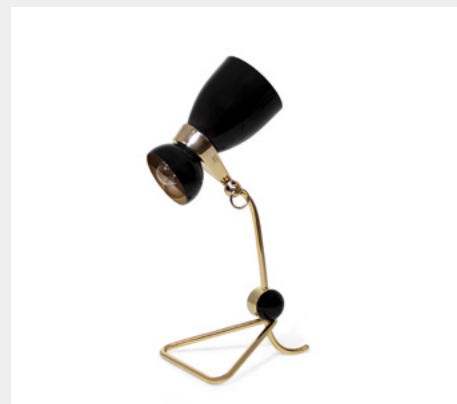

DIMENSIONS

DIAM 19 cm | 7,4" H 58 cm | 22,8"

MEOLA DELIGHTFULL

MATERIALS & FINISHES

Body: Brass and Aluminium

DIMENSIONS

DIAM 25 cm | 9,8" H 28 cm | 11"

AMY DELIGHTFULL