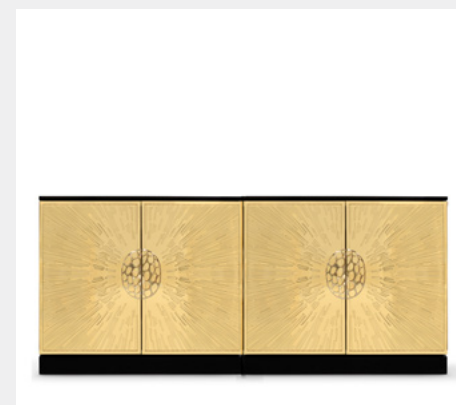

HEIVE KOKET

MATERIALS & FINISHES

Structure, Base and Top: Black Lacquer

DIMENSIONS

H 91 cm | 36" W 214 cm | 84" D 53 cm | 21"