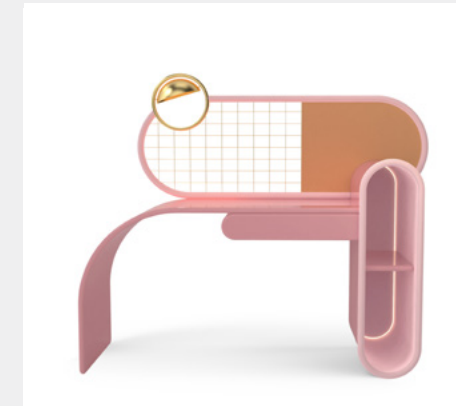

DIMENSIONS

DIAM 100 cm | 39,3" H 50 cm | 19,7"

BUBBLE LOOP CIRCUC

MATERIALS & FINISHES

Wood, Brass, Velvet (Glossy Lacquered, Gold Plated and Velvet)

DIMENSIONS

W 76 cm | 29,92" D 42 cm | 16,54" H 64 cm | 25,2"