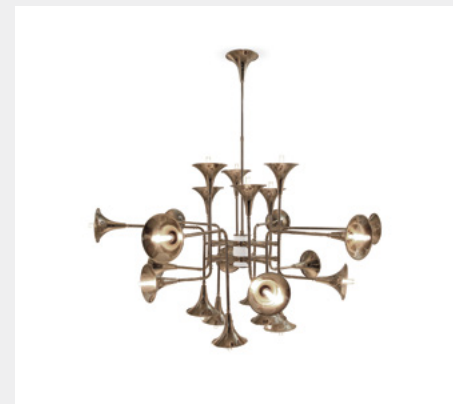

DIMENSIONS

DIAM 50 cm | 19.6" H 70 cm | 27.5" Pole H 70 cm | 27.5"

COLTRANE DELIGHTFULL

MATERIALS & FINISHES

Body: Black Matte, Shade: Gold Powder Paint (inside).

DIMENSIONS

DIAM 8 cm | 3.2" H 100 cm | 39.4"