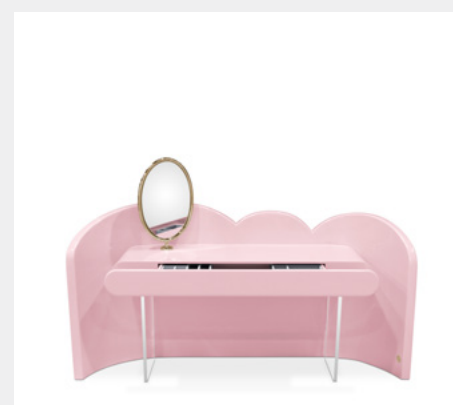

CLOUD VANITY CONSOLE CIRCU

MATERIALS & FINISHES
Light Pink Glossy Varnish and Velvet Flocking Technique

DIMENSIONS
W 195 cm | 76,7" D 53 cm | 20,8" H 124 cm | 48,8"