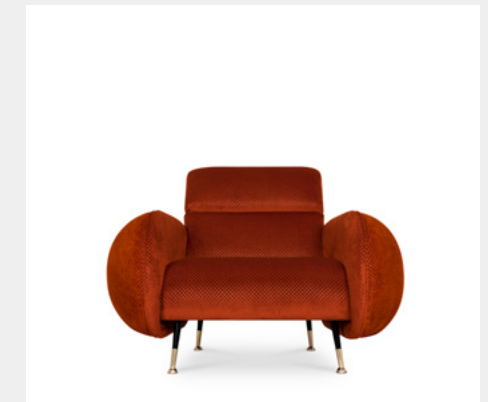

MARCO ESSENTIAL HOME

MATERIALS & FINISHES

Polished Brass. Cover & Essential Home Textile