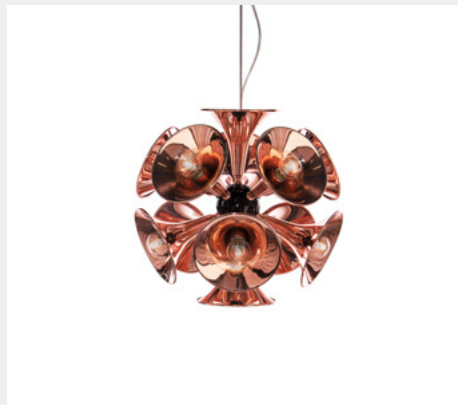

Brass & Aluminium

DIMENSIONS

DIAM 25 cm | 9,8" H 30 cm | 11,8"

ATOMIC DELIGHTFULL

MATERIALS & FINISHES

Body: Brass Aluminium, Shade: Steel

DIMENSIONS

DIAM 80 cm | 31,5" H 73 cm | 28,7"