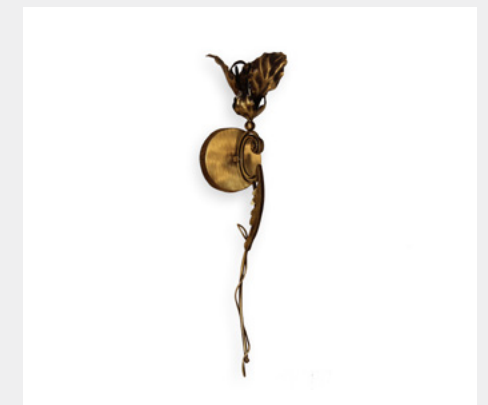

DIMENSIONS

W 29 cm | 11" D 16 cm | 6" H 90 cm | 35"

FLORA KOKET

MATERIALS & FINISHES

Structure: Aged Brass (High Gloss Finish).

DIMENSIONS

W 14 cm | 5" D 20 cm | 8" H 71 cm | 28"

METAMORPHOSIS BOCA DO LOBO