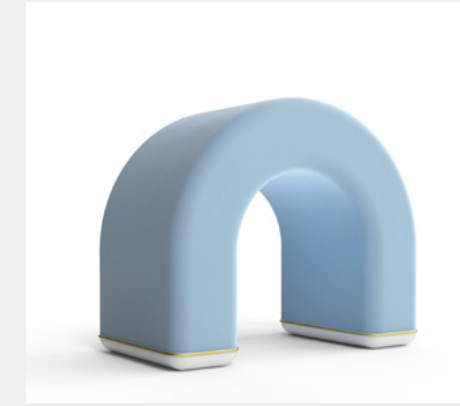

DIMENSIONS

DIAM 100 cm | 39,3" H 50 cm | 19,7"

BUBBLE LOOP CIRCUC

MATERIALS & FINISHES

Wood, Brass, Velvet (Glossy Lacquered, Gold Plated and Velvet)

DIMENSIONS

W 76 cm | 29,92" D 42 cm | 16,54" H 64 cm | 25,2"