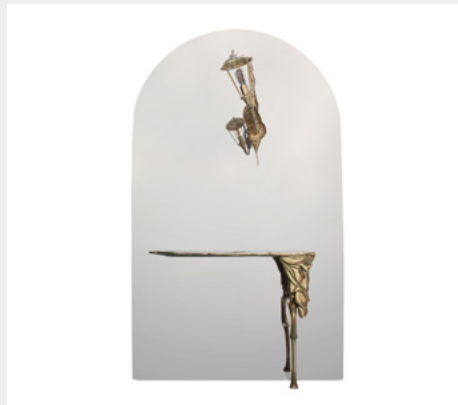

OBSEDIA KOKET

MATERIALS & FINISHES

Top: Tempered Smoked Glass. Base: Gold Chromium With High Gloss Finish.

DIMENSIONS

H 91 cm | 35,5" W 150 cm | 58,5" D 50 cm | 19,5"

RIBBON KOKET

MATERIALS & FINISHES

Top: Wood Lacquer, High Gloss Finish. Base: Broken Gold Leaf, High Gloss Finish & Black Lacquer.

DIMENSIONS

H 90 cm | 35,4" W 160 cm | 63" D 50 cm | 19,7"

LUMIÈRE BOCA DO LOBO

MATERIALS & FINISHES

Glass, Gold Plated Brass, Casted Brass, Wood, Stainless Steel.

DIMENSIONS

H 150 cm | 59" W 250 cm | 98,4"

LAPIAZ TILES BOCA DO LOBO