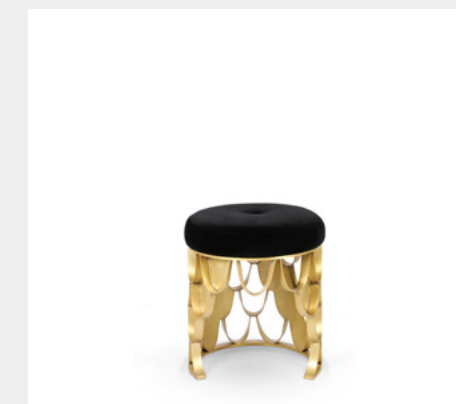

DIMENSIONS

H 53 cm | 20,9" W 58 cm | 22,8" D 33 cm | 13"

**KOI BRABBU****MATERIALS & FINISHES**Fabric: Velvet MOSS I 34
Structure: Brushed Brass Matte**DIMENSIONS**

DIAM 43 cm | 16,9" H 48 cm | 18,9"

**KELLY ESSENTIAL HOME****MATERIALS & FINISHES**Body: Polished Brass.
Cover: White Leather.**DIMENSIONS**