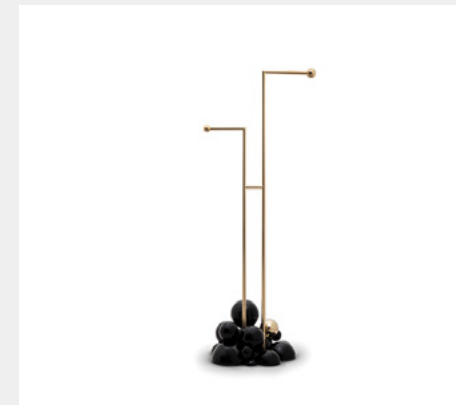

NEWTON MAISON VALENTINA

MATERIALS & FINISHES

Black lacquer glossy and Gold Plated Brass; Polished Brass Glossy Structure.

DIMENSIONS

W 62 cm | 24,41" D 36 cm | 14,17" H 120 cm | 47,24"