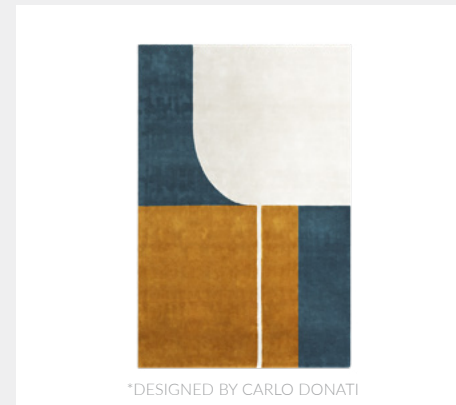

*DESIGNED BY CARLO DONATI

CLAUDIA ESSENTIAL HOME

MATERIALS & FINISHES
Tencel Hand-Tufted
DIMENSIONS
W 350 cm | 85.43" L 400 cm | 157"