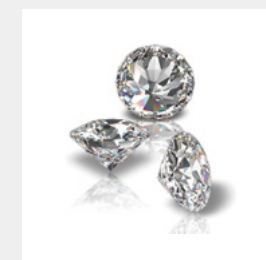

ETERNITY GLASS CLEAR