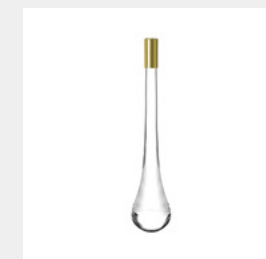

CRYSTAL TEAR GLASS