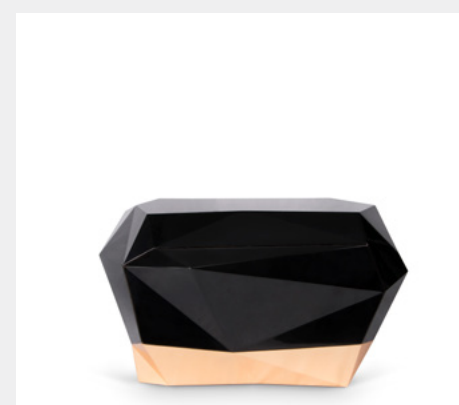

DIAMOND BOCA DO LOBO

MATERIALS & FINISHES
Wood, Golden and Silver leaf finished with a luxurious shade of translucent black, High Gloss Varnish

DIMENSIONS
W 77 cm | 30,3" D 37 cm | 14,6" H 48 cm | 18,9"