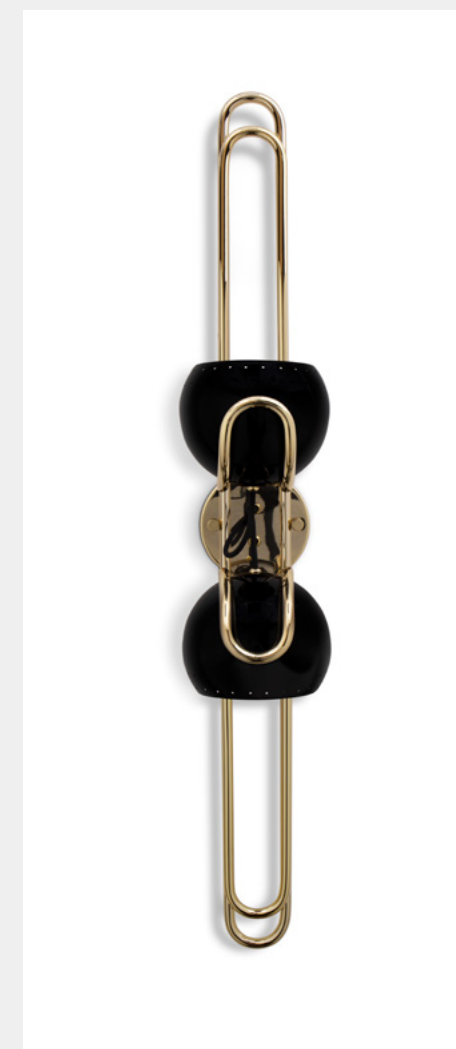

NEIL DELIGHTFULL

MATERIALS & FINISHES

Body: Gold Plated Shade: Black Glossy and White Matte
(inside) Wire: Black.

DIMENSIONS

H 100 cm | 39,3" W 17,2 cm | 6,7" L 23,7 cm | 9,3"