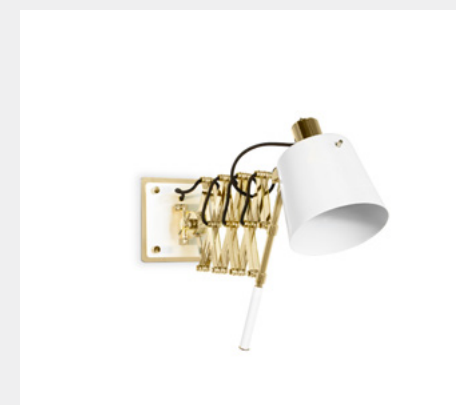

PASTORIUS DELIGHTFULL

MATERIALS & FINISHES

Body: Brass, Shade and Interior Shade: Aluminium

DIMENSIONS

L 30 cm | 12" H 25 cm | 10" W 15 cm | 5,9"