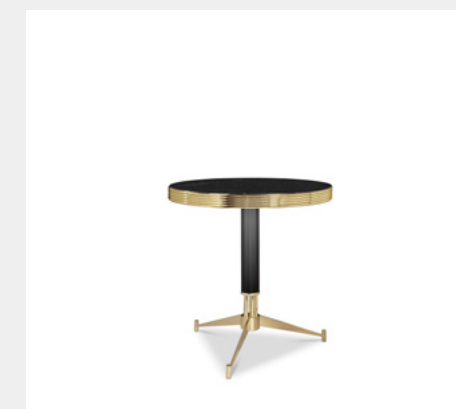

DIMENSIONS

DIAM 65 cm | 25,59" H 60 cm | 23,62"

DENNING ESSENTIAL HOME

MATERIALS & FINISHES

Terrazzo and polished brass

DIMENSIONS

L 65 cm | 25,59" W 65 cm | 25,59" H 75 cm | 29,53"

DOLLY ESSENTIAL HOME