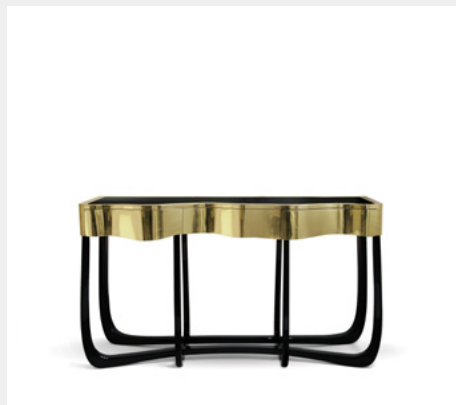

DIMENSIONS
W 202 cm | 79,5" H 78 cm | 30,7" D 50 cm | 19,7"

MONOCHROME BOCA DO LOBO

MATERIALS & FINISHES

Molded resin filled with expandable polyurethane, Handpainted Faux-Marble.

DIMENSIONS

H 87 cm | 34,3" W 202 cm | 79,5" D 54 cm | 21,3"