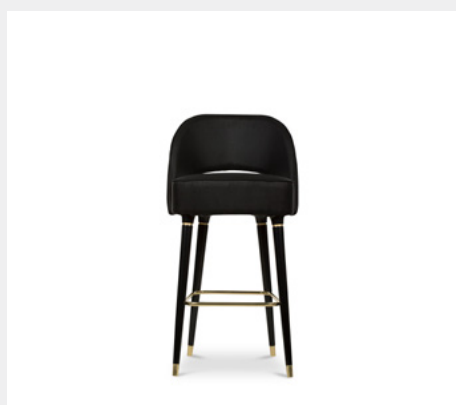

COLLINS ESSENTIAL HOME

MATERIALS & FINISHES

Feet: Polished Brass and Matte Black
Cover: Essential Home Textile.

DIMENSIONS

H 105 cm | 41,33" W 48 cm | 18,9" L 48 cm | 18,9"