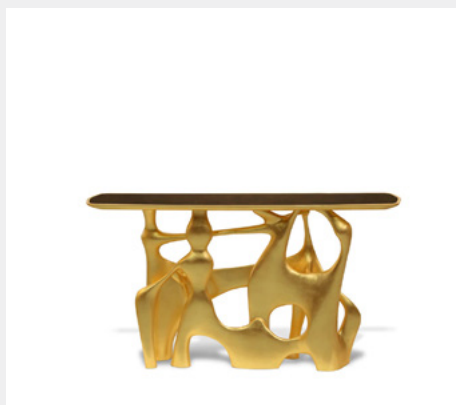

BRYCE FAUX II BRABBU

MATERIALS & FINISHES
Sahara Noir Faux-Marble Painting Glossy

DIMENSIONS
H 90 cm | 62,00" W 160 cm | 62,99" D 40 cm | 15,74"

AGRA BRABBU

MATERIALS & FINISHES
Structure in Estremoz marble with polished brass glossy details.

DIMENSIONS
W 140 cm | 55.1" D 40 cm | 15.7" H 90 cm | 35.4"

BASTEI BRABBU

MATERIALS & FINISHES
Structure in glossy gold leaf.
Top in glossy walnut root veneer.

DIMENSIONS
W 160 cm | 63" D 39 cm | 15.4" H 89 cm | 35"