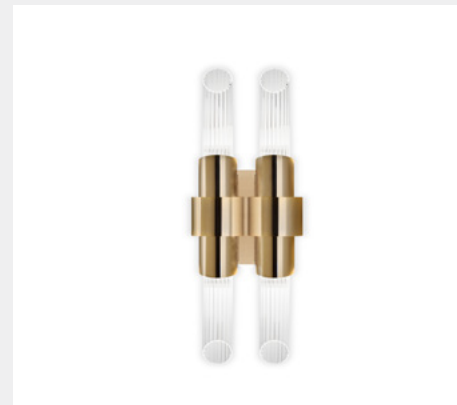

TYCHO II SMALL LUXXU

MATERIALS & FINISHES
Brass & Crystal Glass, Gold plated & Clear Cristal

DIMENSIONS
H 70 cm | 27,56" L 27 cm | 10,63" D 17 cm | 6,69"