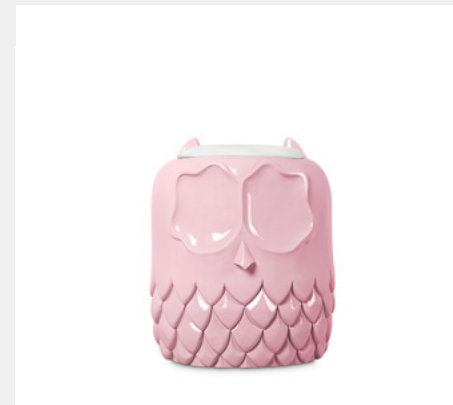

CLOUD BIG CIRCU

MATERIALS & FINISHES

Fine Coating with Fire Retardant and Gold Plated Finish

DIMENSIONS

H 30 cm | 11,8" W 100 cm | 39,3" D 40 cm | 15,7"

Cloud Lamp Big is a suspension lamp for kids. This suspension lamp features a sleep assistant, as well as a lighting and sound system that can be controlled by a mobile app or remote control.