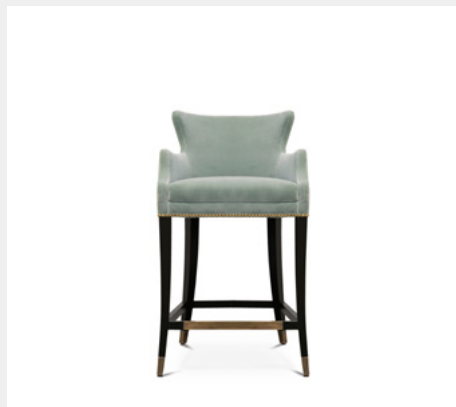

DUKONO COUNTER BRABBU

MATERIALS & FINISHES

Fabric: Velvet MOSS I 36; Black Lacquer Matte Legs; Brushed Aged Brass Matte Details, Aged Gold Nails

DIMENSIONS

W 56 cm | 22" D 61 cm | 24" H 95 cm | 37.4"