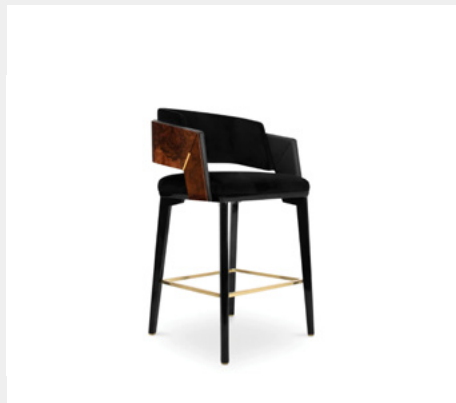

GALEA LUXXU

MATERIALS & FINISHES

Wood, Brass, Leather & Velvet; Walnut Root, Polished brass, Black leather & Black velvet

DIMENSIONS

H 105 cm | 41,33" L 61 cm | 24,02" D 52 cm | 20,47"