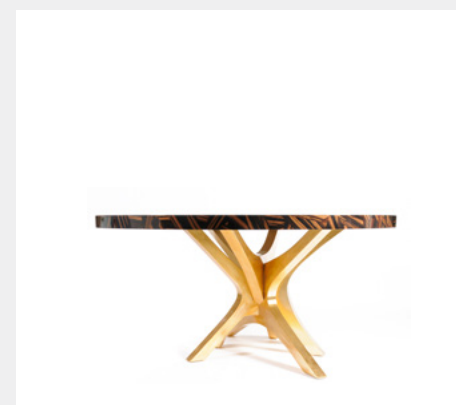

PATCH BOCA DO LOBO

MATERIALS & FINISHES
Ebony Leaf, Golden Leaf, Wood.
DIMENSIONS
DIAM 160 cm | 63" H 76 cm | 29.9"