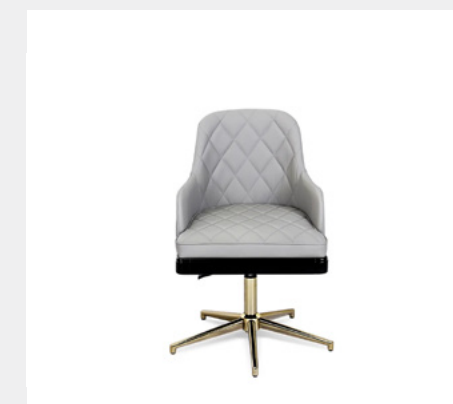

CHARLA SMALL OFFICE LUXXU

MATERIALS & FINISHES

Wood, Brass & Leather, Polished Brass, Black Lacquer,

Black Leather & Gray Leather

DIMENSIONS

H 87 cm | 34,3" L 51 cm | 20,1" D 60 cm | 23,6"

CHARLA OFFICE LUXXU