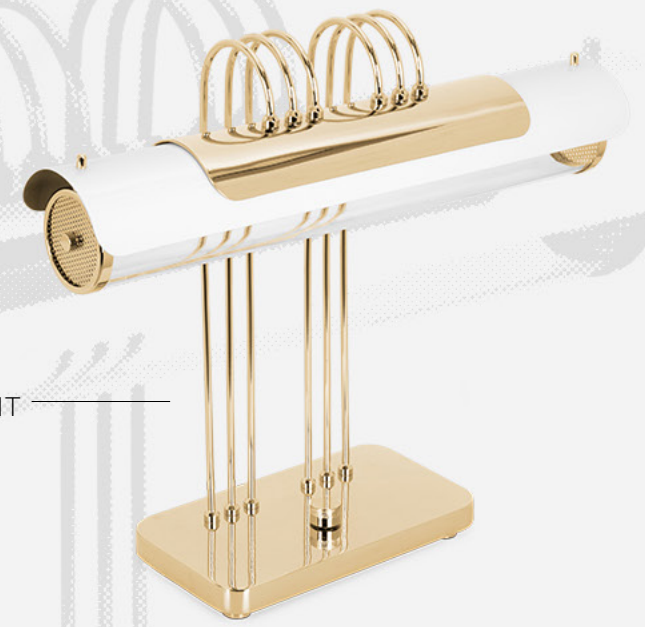

JACKSON FLOOR LIGHT

DONNA TABLE LIGHT

NANCY TABLE LIGHT