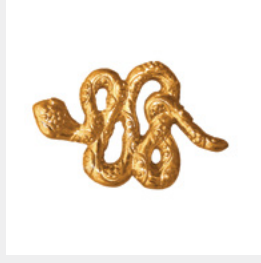

ORCHIDEA FLOWER
APPLIQUÉ

TEMPTATION
DRAWER PULL

EXOTICA JEWEL PULL
MATERIAL: BRASS, RUBI

NYMPH
APPLIQUÉ BUTTERFLY

BEETLE APPLIQUÉ
MATERIAL: BRASS

LIZARD APPLIQUÉ
MATERIAL: BRASS

UNTAMED SNAKE PULL
MATERIAL: BRASS