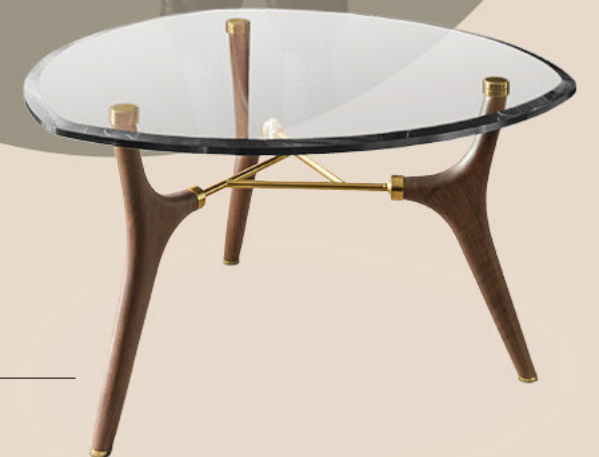

HUDSON ARMCHAIR

JACOBSEN SIDE TABLE

MONOCLES SIDEBOARD

TAYLOR CENTER TABLE

MID - CENTURY CLUB

TIMELESS MOMENTS AND DESIGN PIECES

Born from the necessity of showcasing the elegant and exquisite side of the 40s to the 60s era, the Mid-Century Club is the perfect fusion of lighting and furniture design pieces. The Club is here to present you with a charming, incomparable experience full of timeless moments. With an exclusive tone to each and every piece, the Mid-Century Club is here to offer an everlasting showcase of the mid-century world and its breathtaking designs.