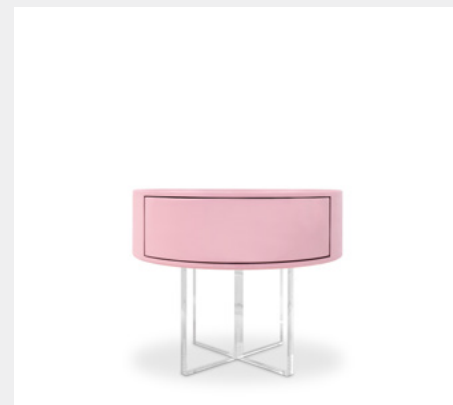

CLOUD NIGHTSTAND CIRCU

MATERIALS & FINISHES
Glossy Varnish and Translucent Acrylic.

DIMENSIONS
DIAM 50 cm | 19,7" H 40,5 cm | 17,7"