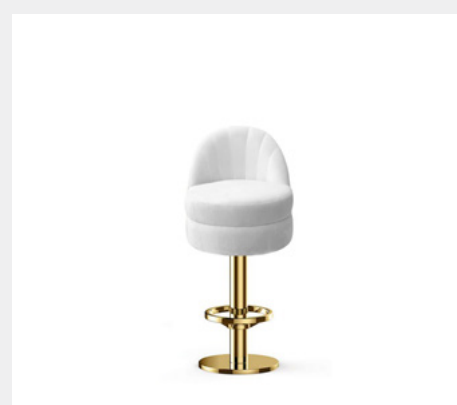

GABLE ESSENTIAL HOME

MATERIALS & FINISHES

Feet: Polished Brass
Cover: Essential Home textile.

DIMENSIONS

H 100 cm | 39,37" W 63,6 cm | 25,03" L 55,3 cm | 21,77"