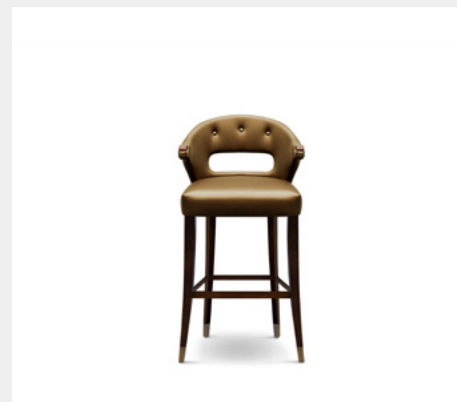

H 105 cm | 41.3" W 57 cm | 22.4" D 56 cm | 22"

KAROO COUNTER BRABBU

MATERIALS & FINISHES

Details: Brushed Aged Brass Matte, Legs: Ash W/ Walnut Stain Matte, Fabric: Hanoi - Colour 06

DIMENSIONS

H 82 cm | 32.3" W 55 cm | 21.7" D 50 cm | 19.7"