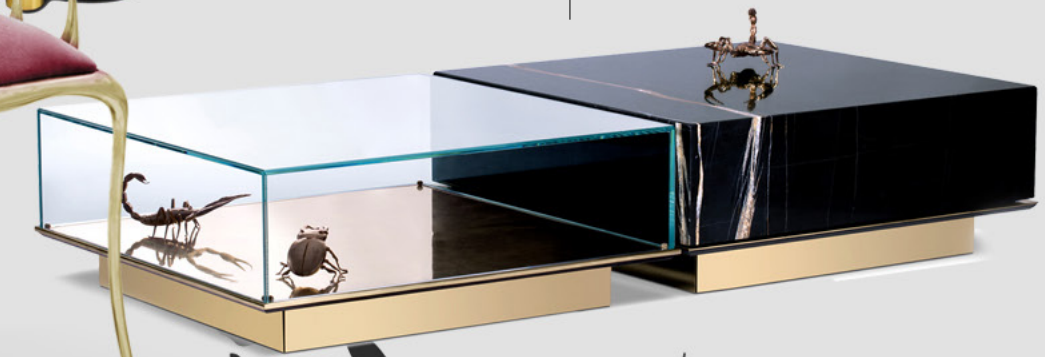

METAMORPHOSIS CENTER TABLE