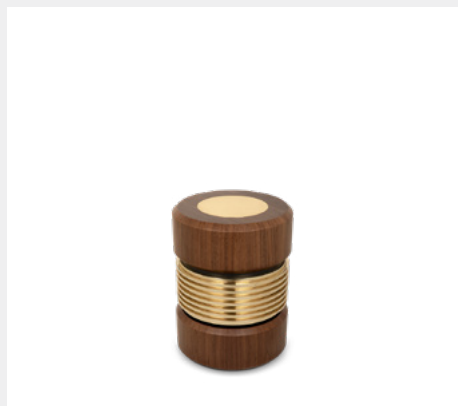

HOPMAN ESSENTIAL HOME

MATERIALS & FINISHES
Solid Walnut, Polished Brass, Glossy Black

DIMENSIONS
DIAM 36,1 cm | 14,21" H 49,2 cm | 19,37"