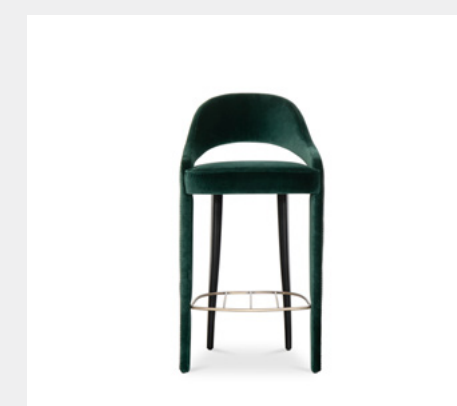

Base & Footrest: Brushed Aged Brass Matte with Swivel; Fabric: Velvet MOSS XVI - Colour 11

DIMENSIONS

W 50 cm | 19.7" D 55 cm | 21.7" H 90 cm | 35.4"

TELLUS BAR CHAIR BRABBU

MATERIALS & FINISHES

Fabric: Velvet MOSS I 30; Legs in fabric and black lacquer matte; Nails Bronze renaissance