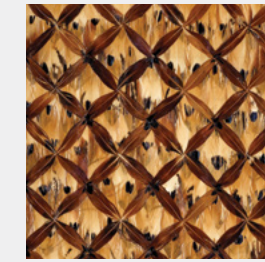

IRIDISCENT PEACOCK
FEATHERS, WALLCOVERING

TIGER FEATHERS,
WALLCOVERING