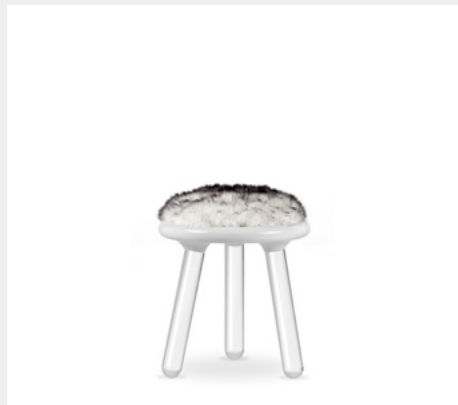

DIMENSIONS

DIAM 30 cm | 11,8" H 36 cm | 14,1"

ILLUSION WHITE BEAR CIRCU

MATERIALS & FINISHES

Glossy Lacquered Wood, Translucent Acrylic and Synthetic Fur

DIMENSIONS

DIAM 30 cm | 11,8" H 36 cm | 14,1"