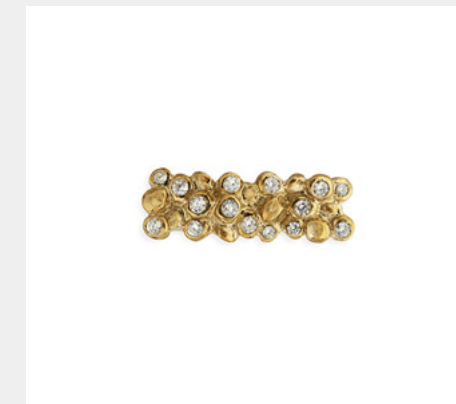

FEU LE4016 PULLCAST

MATERIALS & FINISHES
Brass and Black Nickel

DIMENSIONS
H 23 mm | 0,91" L 69 mm | 2,72" D 26 mm | 1,02"