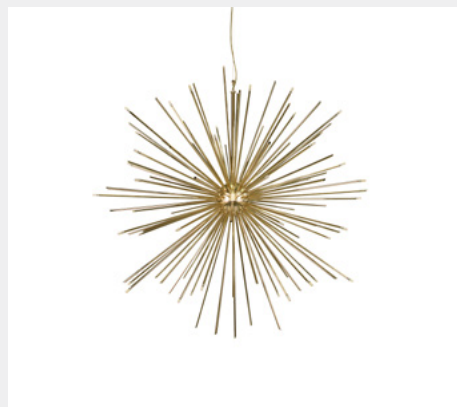

CANNONBALL DELIGHTFULL

MATERIALS & FINISHES
Body: Brass

DIMENSIONS
H 130 cm | 51,1" DIAM 130 cm | 51,1"