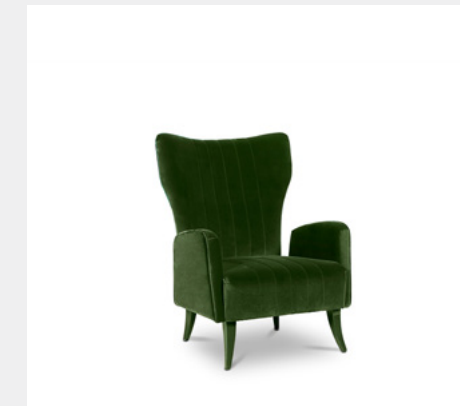

DAVIS BRABBU

MATERIALS & FINISHES

Legs: Matte Lacquered Matching Fabric Colour. Fabric: Fabric Moss I 31.

DIMENSIONS

H 101 cm | 39,8" W 74 cm | 29,1" D 78 cm | 30,7"