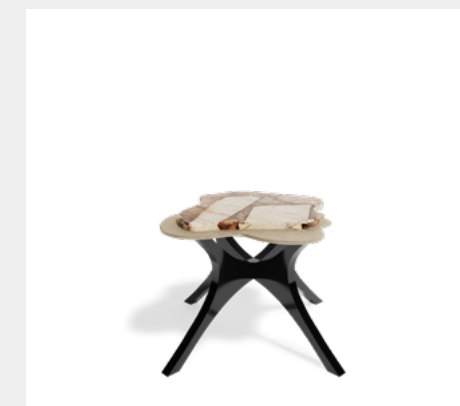

SLATER COVET COLLECTION

MATERIALS & FINISHES
Matte champagne textured fine powder, Patagonia marble and glossy black lacquer.

DIMENSIONS
H 40 cm | 15,74" D 70 cm | 27,55" L 70 cm | 27,55"