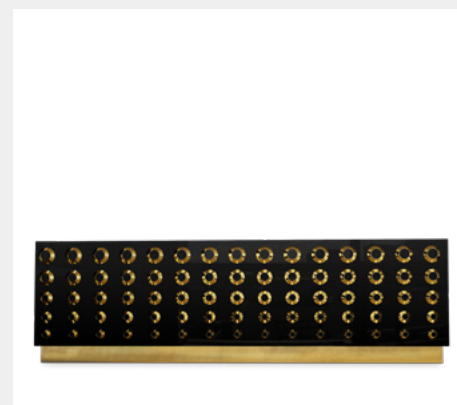

ANTIN MID-CENTURY CLUB

MATERIALS & FINISHES
Dark Emperador marble, Glossy Poplar Root Veneer and Polished Brass

DIMENSIONS
H 85 cm | 33,46" W 50 cm | 19,69" L 250 cm | 70,87"

MONOCLES MID-CENTURY CLUB

MATERIALS & FINISHES
Glossy Black Lacquered and Polished Brass