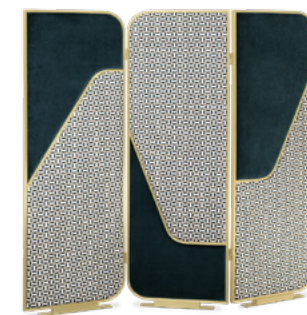

*DESIGNED BY CARLO DONATI

GIULIETTA ESSENTIAL HOME

MATERIALS & FINISHES

Brushed Brass, Essential Home textile

DIMENSIONS

L 175 cm | 68,89" W 5 cm | 1,96" H 172 cm | 67,71"