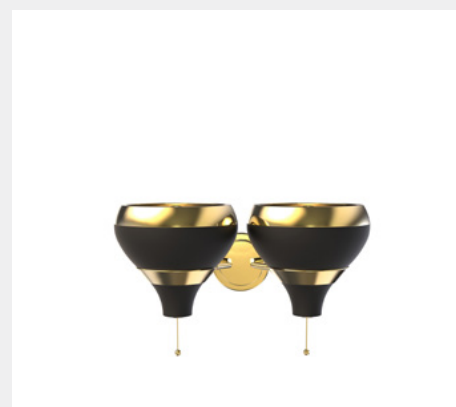

DIMENSIONS

W 28 cm | 11" H 37 cm | 14,5" L 27 cm | 10,6"

PASTORIUS DELIGHTFULL

MATERIALS & FINISHES

Body: Brass, Shade and Interior Shade: Aluminium

DIMENSIONS

L 30 cm | 12" H 25 cm | 10" W 15 cm | 5,9"

HANNA DELIGHTFULL