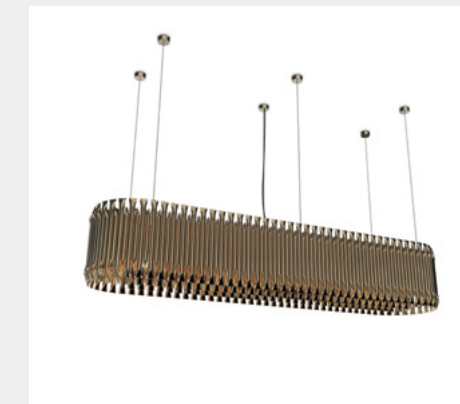

MATHENY SNOOKER DELIGHTFULL

MATERIALS & FINISHES

Body: Brass

DIMENSIONS

H 30 cm | 15.7" L 39 cm | 11.8" W 110 cm | 43.3"