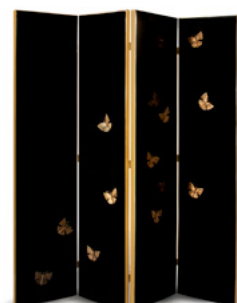

DIMENSIONS

W 87 cm | 34,25" H 300 cm | 118,11" D 4 cm | 1,57"

DELTA LUXXU

MATERIALS & FINISHES

Brass, Wood & Leather; Polished brass & Black lacquered wood & Black leather

DIMENSIONS

L 202 cm | 79,5" H 160 cm | 63" D 6 cm | 2,4"