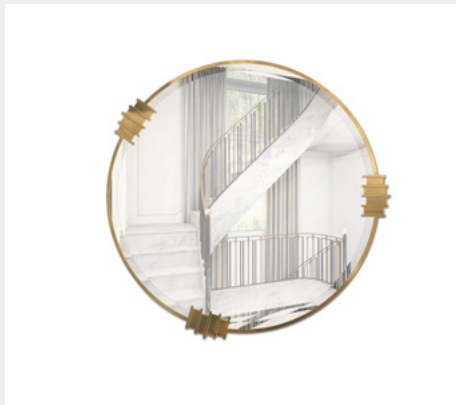

VERTIGO LUXXU

MATERIALS & FINISHES

Brass & Mirror; Gold plated & Smoked black mirror

DIMENSIONS

D 5 cm | 1,97" DIAM 120 cm | 47,24"