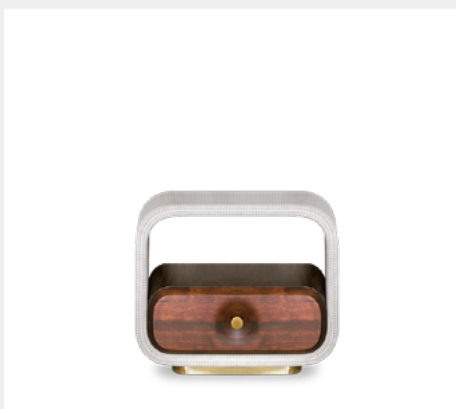

DIMENSIONS

H 56 cm | 22,04" W 80 cm | 31,49" D 42 cm | 16,53"

MINELLI ESSENTIAL HOME

MATERIALS & FINISHES

Polished Brass and Walnut Wood

DIMENSIONS

L 65 cm | 25,59" W 44 cm | 17,32" H 55 cm | 21,65"

KAHN ESSENTIAL HOME