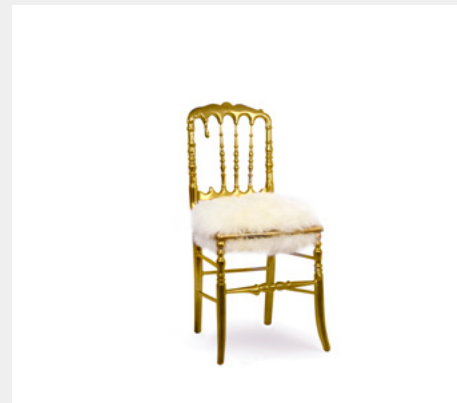

EMPORIUM FUR BOCA DO LOBO

MATERIALS & FINISHES
Gold or silver plated aluminium alloy.

DIMENSIONS
W 43 cm | 16,9" D 45 cm | 17,7" H 90 cm | 35,4"