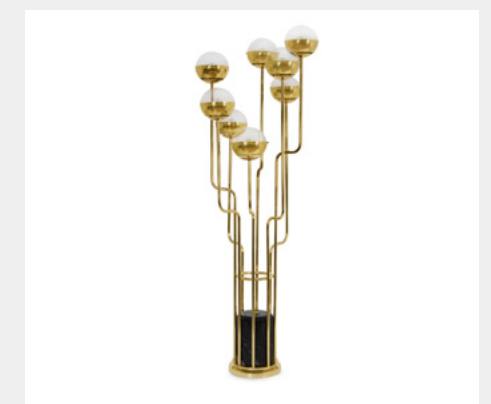

DIMENSIONS

W 50 cm | 20" D 50 cm | 20" H 185 cm | 73"

CYRUS BRABBU

MATERIALS & FINISHES

Brushed Aged Brass Glossy.

DIMENSIONS

W 30,5 cm | 12" D 30,5 cm | 12" H 170 cm | 66,9"

NIKU BRABBU

DIMENSIONS

DIAM 39 cm | 15,35" H 172 cm | 67,72"

CYPRES BRABBU

MATERIALS & FINISHES

Estremoz Marble, Gold Plated Brass Glossy Nickel Plated Brass Glossy.

DIMENSIONS

H 170 cm | 66,9" W 36 cm | 14,2" D 36 cm | 14,2"