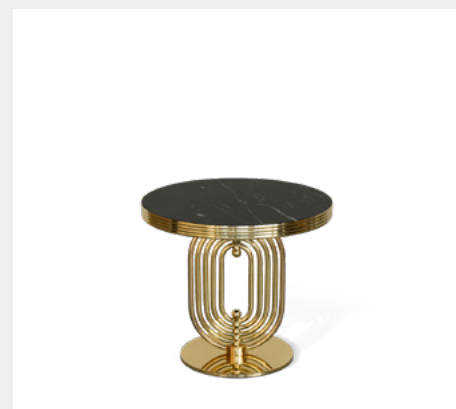

TURNER ESSENTIAL HOME

MATERIALS & FINISHES

Polished Nero Marquina Marble and polished brass

DIMENSIONS

DIAM 65 cm | 25,59" H 60 cm | 23,62"