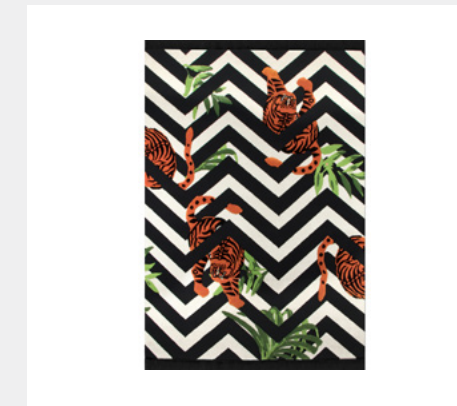

FELINE RUG'SOCIETY

MATERIALS & FINISHES
Technique: Hand-Tufted, Sub Technique: Cut/Loop
Material: Botanical Silk/Wool
DIMENSIONS
W 200 cm | 78,7" L 300 cm | 118,1"