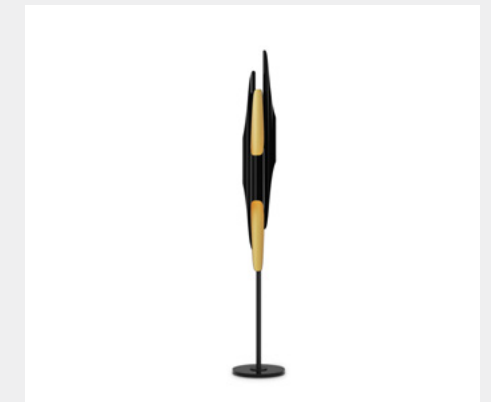

MATERIALS & FINISHES

Body: Nickel Plated Shade: White Matte and Nickel Plated Wire: White Base: White Glossy.

DIMENSIONS

DIAM 36 cm | 14,1" H 182 cm | 72,1"

COLTRANE MID-CENTURY CLUB

MATERIALS & FINISHES

Glossy Black Lacquered & Brushed Gold Aluminium