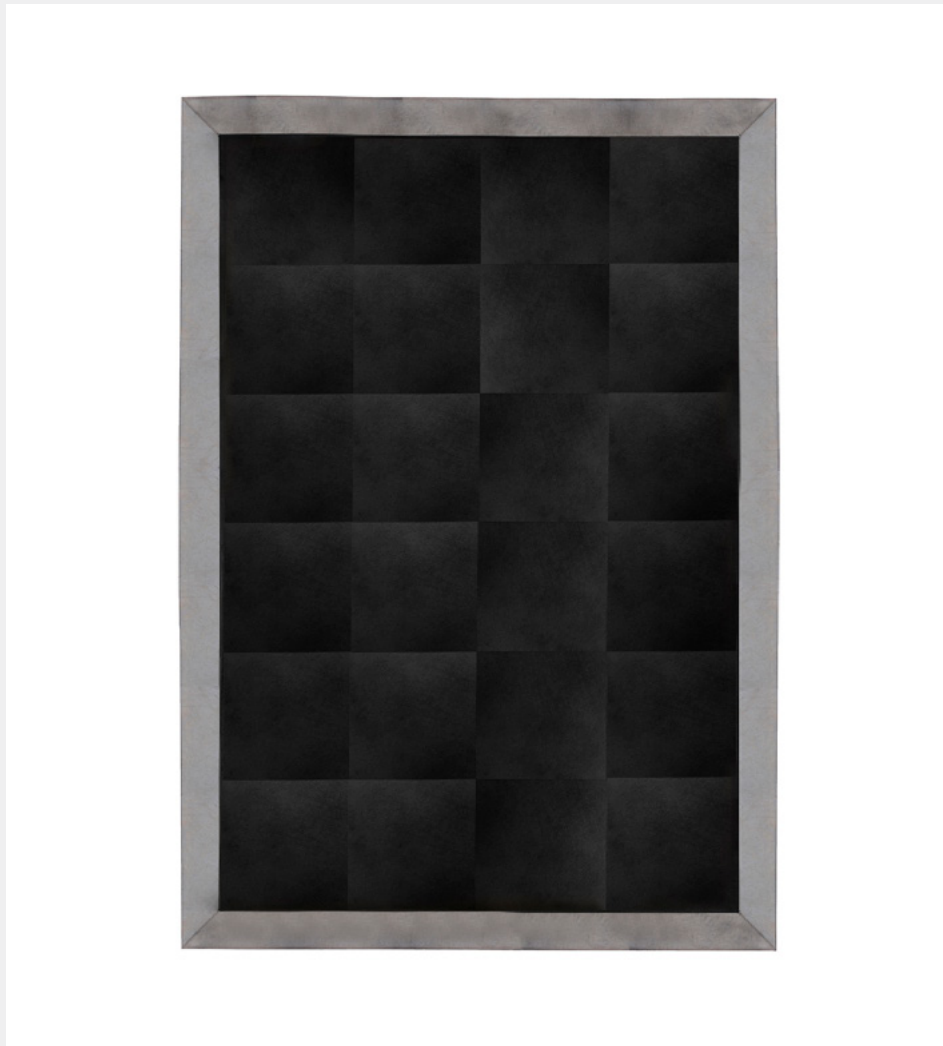

COWHIDE WITH METALLIC PEWTER KOKET

MATERIALS & FINISHES
100% natural bovine leather
DIMENSIONS
W 120 cm | 55.2" L 200 cm | 78.6"