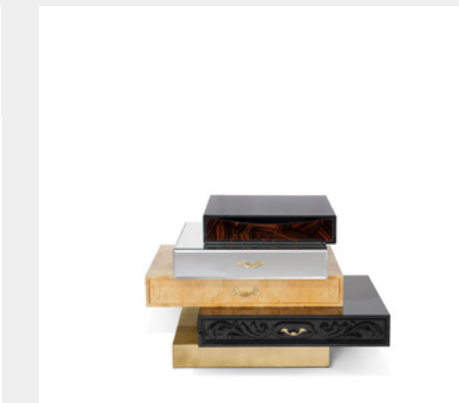

FRANK BOCA DO LOBO

MATERIALS & FINISHES
Hand Carved Wood, Glass, Patchwork Ebony Veneer, Burl Wood Veneer, Black Lacquer, Gold Leaf, Brass Pulls.

DIMENSIONS
H 50 cm | 19,7" W 90 cm | 35,4" D 60 cm | 23,6"