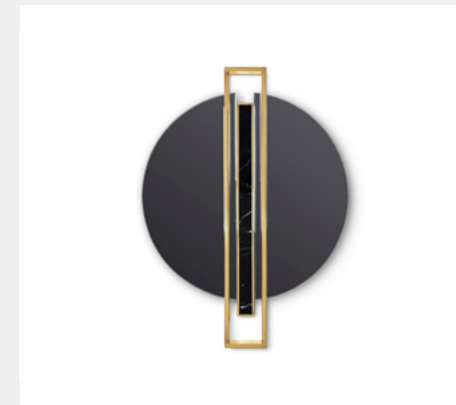

SHIELD MAISON VALENTINA

MATERIALS & FINISHES

Base: Black Matte Lacquer Structure: Polished Brass Glossy and Nero Marquina Marble | Dark Mirror

DIMENSIONS

H 135 cm | 53,1" W 100 cm | 39,4" D 8 cm | 3,1"