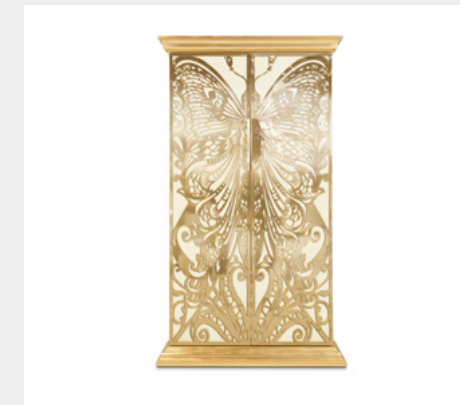

PIXEL WALNUT BOCA DO LOBO

MATERIALS & FINISHES

Wood, Mirror, Acrylic, Gold Leaf.

DIMENSIONS

W 81 cm | 31,5" D 60 cm | 23,6" H 163 cm | 64,2"

HEIVE KOKET

MATERIALS & FINISHES

Wood Lacquer, High Gloss Finish. Doors & Handle in Polished Brass High Gloss Finish.

DIMENSIONS

H 205 cm | 80,71" W 110 cm | 43,31" D 53 cm | 20,87"

MADEMOISELLE KOKET

MATERIALS & FINISHES

Wood with Gold Leaf, High Gloss Finish. Doors And Handle Polished Brass, High Gloss Finish

DIMENSIONS