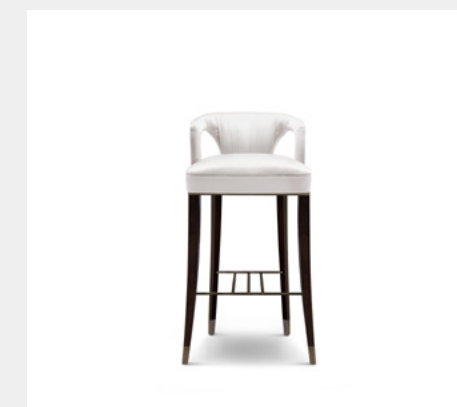

Details: Brushed Aged Brass Matte, Legs: Black Glossy Lacquer, Fabric: Velvet Moss III 21, Nails: Aged Gold.

DIMENSIONS

H 103 cm | 40.6" W 54 cm | 21.3" D 56 cm | 22"

KAROO BAR BRABBU

MATERIALS & FINISHES