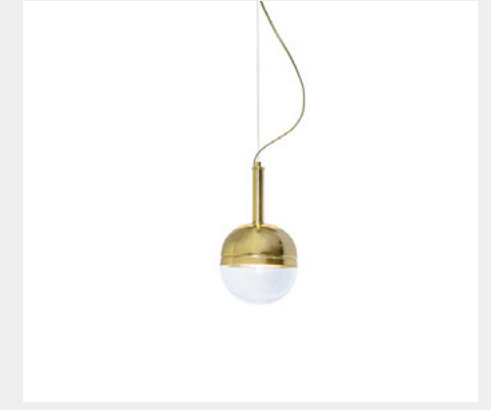

MATERIALS & FINISHES

Brushed Aged Brass Glossy and Glass Crystals

DIMENSIONS

DIAM 25 cm | 9,8" H 30 cm | 11,8"

NIKU BRABBU

MATERIALS & FINISHES

Canopy and structure in gold plated brass; shade in transparent glass