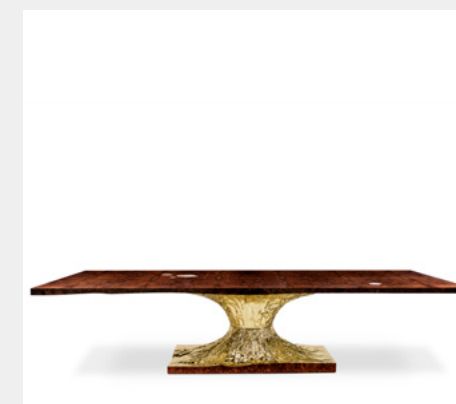

METAMORPHOSIS BOCA DO LOBO

MATERIALS & FINISHES
Hammered Polished Brass, Wood, Walnut Veneer.
DIMENSIONS
H 76 cm | 29.9" W 330 cm | 129.9" D 130 cm | 51.2"