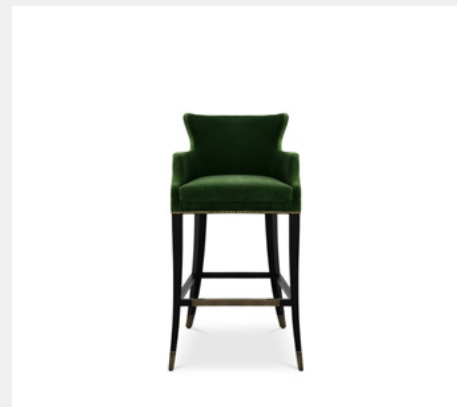

DUKONO BAR CHAIR BRABBU

MATERIALS & FINISHES

Fabric: Velvet MOSS I 31; Black Lacquer Matte Legs; Brushed Aged Brass Matte Details, Aged Gold Nails

DIMENSIONS

W 56 cm | 22" D 61 cm | 24" H 108 cm | 42.5"