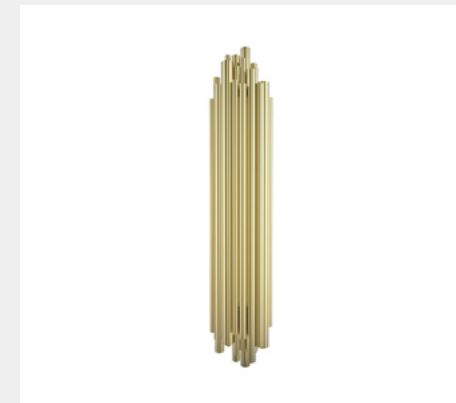

BRUBECK XL DELIGHTFULL

MATERIALS & FINISHES

Body: Brass

DIMENSIONS

W 18 cm | 7,1" H 82 cm | 32,3" L 11 cm | 4,3"