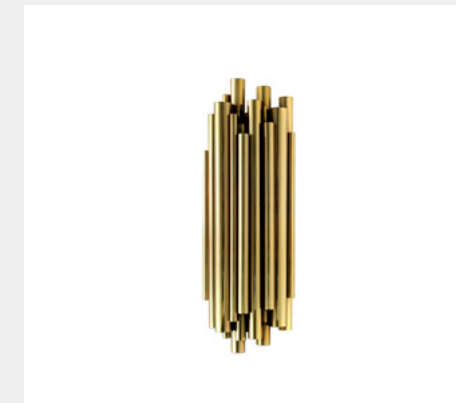

BRUBECK DELIGHTFULL

MATERIALS & FINISHES

Body: Gold Plated.

DIMENSIONS

H 50 cm | 19,7" W 15 cm | 5,9" L 11 cm | 4,3"