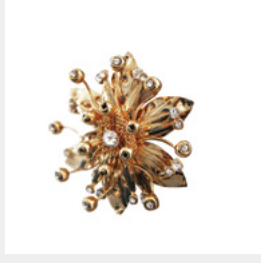

ORCHIDEA FLOWER
APPLIQUÉ

TEMPTATION
DRAWER PULL

EXOTICA JEWEL PULL
MATERIAL: BRASS, RUBI

NYMPH
APPLIQUÉ BUTTERFLY

BEETLE APPLIQUÉ
MATERIAL: BRASS

LIZARD APPLIQUÉ
MATERIAL: BRASS

UNTAMED SNAKE PULL
MATERIAL: BRASS