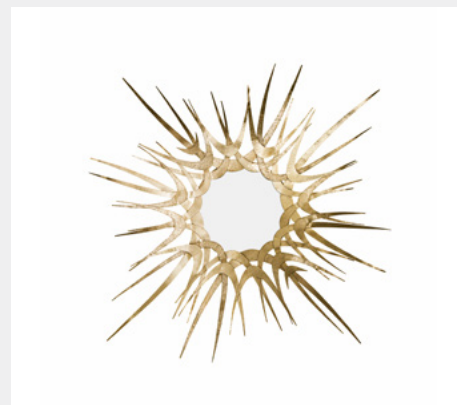

GUILT KOKET

MATERIALS & FINISHES

Hammered And Piqué Hammered Brass, High Gloss Finish. Mirror: Convex Clear Mirror.

DIMENSIONS

H 187 cm | 73,6" W 187 cm | 73,6" D 10 cm | 3,9"