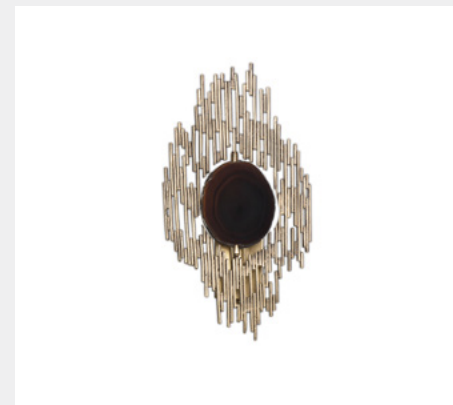

DIMENSIONS

W 28 cm | 11" D 19 cm | 7" H 70 cm | 28"

ETERNITY KOKET

MATERIALS & FINISHES

Structure: Gold Plated Brass with High Gloss Finish
Details: Eternity Glass Clear

DIMENSIONS

W 25 cm | 10" D 10 cm | 4" H 58 cm | 23"

VIVRE KOKET

MATERIALS & FINISHES

Structure: Aged Brass with High Gloss Finish
Stone: Amber Agate

DIMENSIONS

W 22 cm | 9" D 10 cm | 4" H 41 cm | 16"

PASSION KOKET

MATERIALS & FINISHES

Structure: Gold Chromium with High Gloss Finish