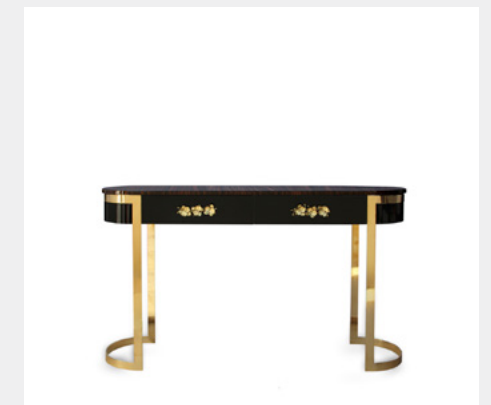

ORCHIDEA KOKET

MATERIALS & FINISHES

Black Lacquer, Ebony Veneer, Polished Brass and Smoked Glass.

DIMENSIONS

H 90 cm | 35,4" W 150 cm | 59,1" D 40 cm | 15,7"