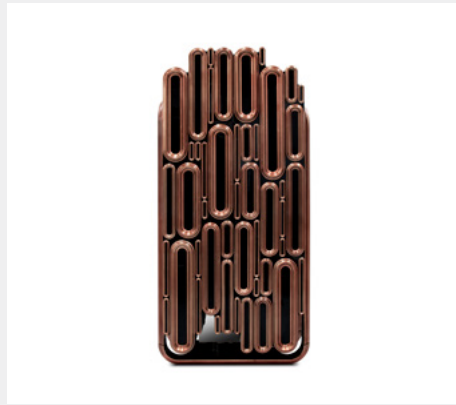

OBLONG BOCA DO LOBO

MATERIALS & FINISHES

Chromium Painted Over Casted Aluminium, High Gloss Varnish Lacquered Black, Mirror.

DIMENSIONS

H 203 cm | 79,9" W 91 cm | 35,8" D 46 cm | 18,1"