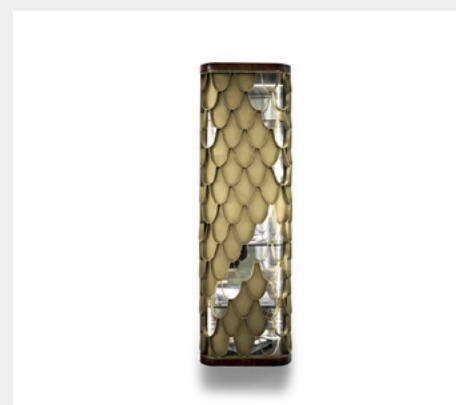

KOI TALL STORAGE MAISON VALENTINA

MATERIALS & FINISHES

Walnut Root and Brushed Brass Matte door; Interior: Led lighting and four glass shelves

DIMENSIONS

W 50 cm | 70,86" D 35 cm | 35,43" H 180 cm | 31,50"