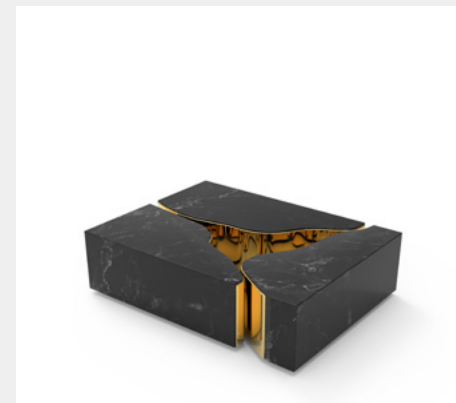

LAPIAZ MARBLE BOCA DO LOBO

MATERIALS & FINISHES
Black Marble, Polished brass

DIMENSIONS
H 26,5 cm | 10,4" W 115 cm | 45,3" D 85 cm | 33,5"