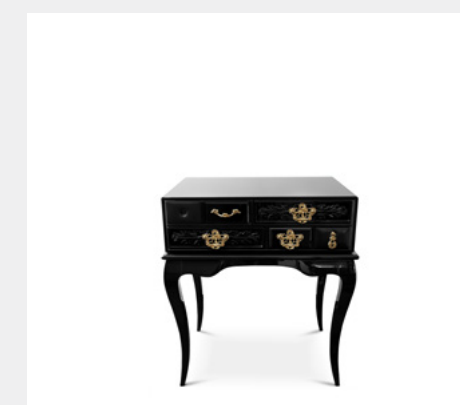

YORK BOCA DO LOBO

MATERIALS & FINISHES
Wood, smoked glass, silver plated brass, mirror, leather, black lacquer, high gloss varnish, black glass.

DIMENSIONS
W 59 cm | 23,3" D 45 cm | 17,7" H 63 cm | 24,8"