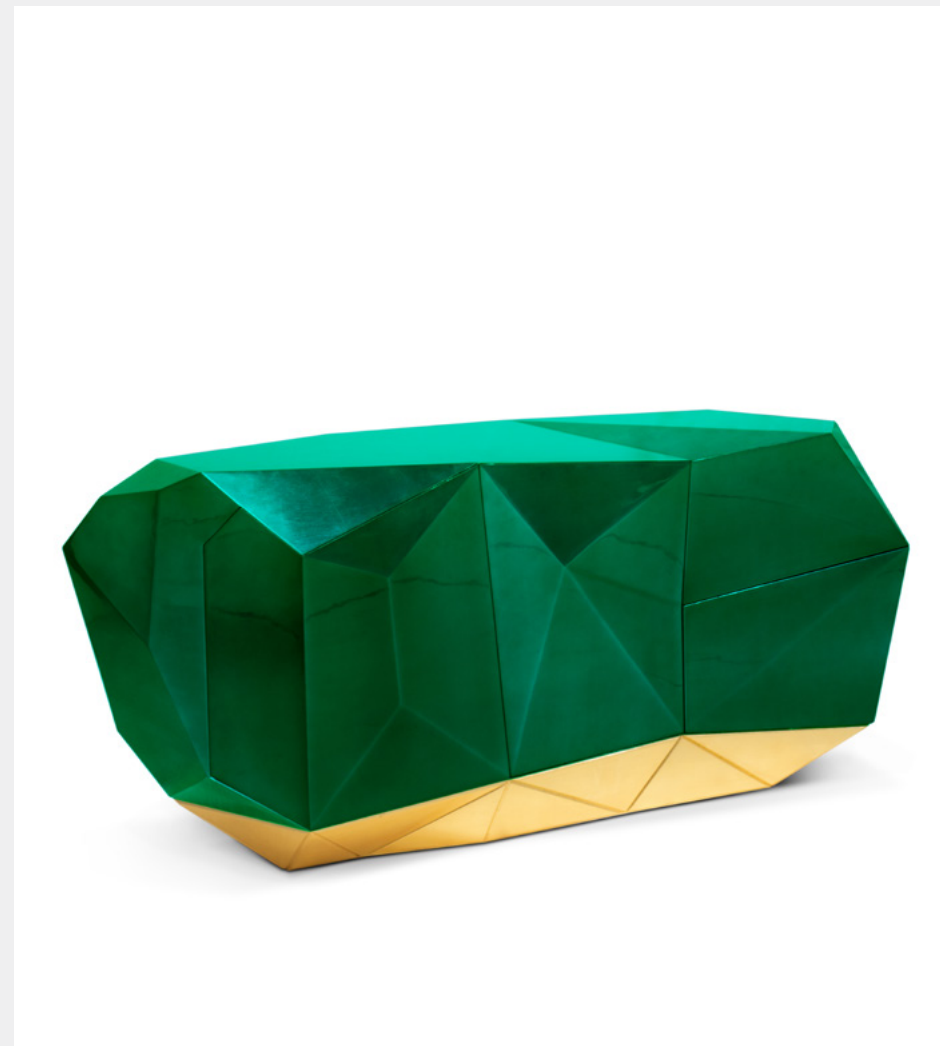

DIAMOND EMERALD BOCA DO LOBO

MATERIALS & FINISHES

Wood Structure, Gold Leaf, Silver Leaf with Translucent Emerald Shade, High Gloss Varnish.

DIMENSIONS

H 83 cm | 32,7" W 180 cm | 70,9" D 60 cm | 23,6"