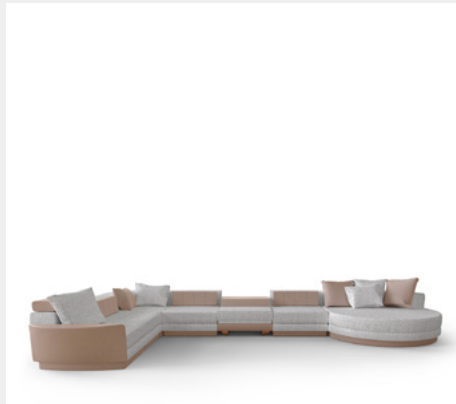

DIMENSIONS

W 306 cm | 120,47" H 82 cm | 32,28" D 105 cm | 41,34"

CURTIS ESSENTIAL HOME

MATERIALS & FINISHES

Polished Brass, Walnut & Essential Home Textile

DIMENSIONS

L 221,5 cm | 87,20" W 77 cm | 30,31" H 85 cm | 33,46"