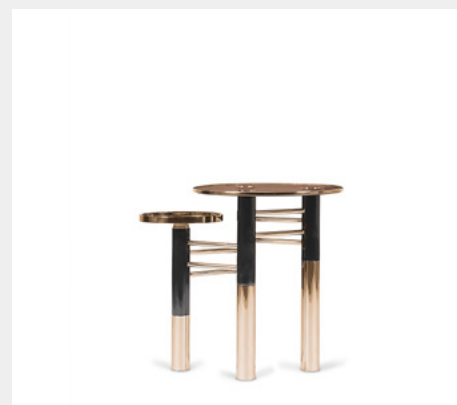

LATZA BRABBU

MATERIALS & FINISHES

Walnut root veneer. Aged hammered brass. Matte finish.

DIMENSIONS

W 66 cm | 26" D 55 cm | 21.7" H 55 cm | 21.7"

SEQUOIA BRABBU

MATERIALS & FINISHES

Structure in glossy brushed casted brass. Top in matte walnut root veneer

DIMENSIONS

W 30 cm | 11.8" D 32 cm | 12.6" H 40 cm | 15.7"

BRYCE BRABBU

MATERIALS & FINISHES

Body: Black Glossy Lacquer. Structure: Gold Glossy Leaf.

DIMENSIONS

H 60 cm | 23.6" W 36 cm | 14.2" D 24 cm | 9.4"

GOROKA BRABBU

MATERIALS & FINISHES

Base: Silver Leaf W/ Translucent Red and Black Glossy Varnish | Top: Smoked Glass.

DIMENSIONS

DIAM 45 cm | 17.7" H 60 cm | 23.6"

LURAY BRABBU

MATERIALS & FINISHES

Structure: Casted Brushed Brass Matte. Tabletops in glossy palisander veneer and bronze glass

DIMENSIONS

H 58,5 cm | 23" W 73 cm | 28,7" D 53 cm | 20,9"

JACOBSEN ESSENTIAL HOME

MATERIALS & FINISHES

Polished Brass, Polished Nero Marquina Marble and Polished Carrara Marble

DIMENSIONS

H 51,3 cm | 20,19" W 25,2 cm | 9,92" L 51,3 cm | 20,19"

VINICIUS ESSENTIAL HOME

MATERIALS & FINISHES

Gold Plated Brass, Polished Nero Marquina Marble, Polished Estremoz Marble.

DIMENSIONS

DIAM 26,8 cm | 10,55" H 51 cm | 20,07"

BOTTI ESSENTIAL HOME

MATERIALS & FINISHES

Gold Plated Brass and Glossy Black.

DIMENSIONS

DIAM 31 cm | 12,20" H 44 cm | 17,32"

KONSTANTIN ESSENTIAL HOME

MATERIALS & FINISHES

Gold Plated Brass, Glossy Black and Smoked Glass

DIMENSIONS

L 53,8 cm | 21,18" W 39,1 cm | 15,39" H 52 cm | 20,47"

MECCA BRABBU

MATERIALS & FINISHES

Base: Brushed Brass Matte. Top: Nero Marquina Marble.

DIMENSIONS

DIAM 43 cm | 16,9" H 60 cm | 23,6"