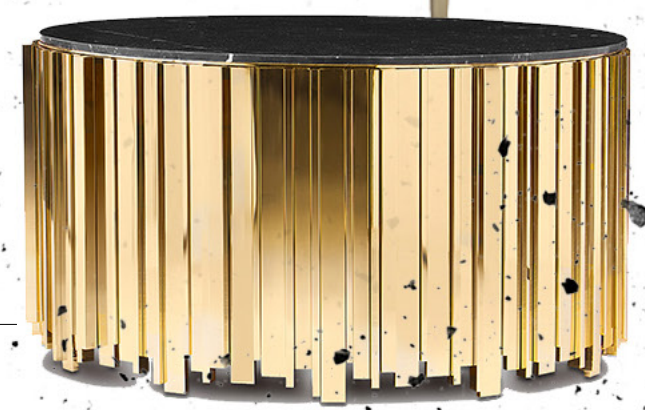

EMPIRE II WALL

OPERA TWO SEAT SOFA