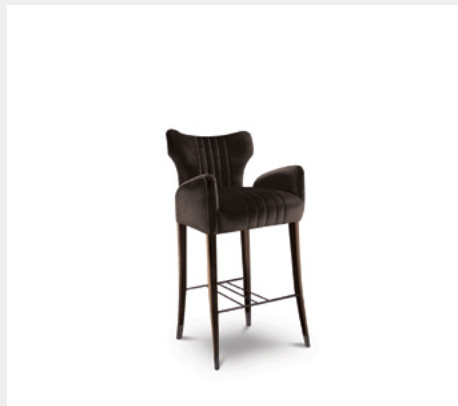

DAVIS COUNTER BRABBU

MATERIALS & FINISHES

Details: Brushed Aged Brass Matte, Legs: Black Glossy Lacquer, Fabric: Velvet Moss II 16.

DIMENSIONS

H 96 cm | 37.8" W 50 cm | 19.7" D 50 cm | 19.7"

PLUM COUNTER BRABBU