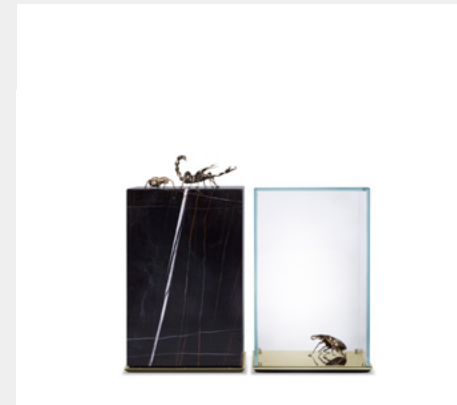

METAMORPHOSIS BOCA DO LOBO

MATERIALS & FINISHES
Glass, Gold Plated Brass, Casted Brass, Marble, Wood.
Decorative Elements in Gold Plated Brass.

DIMENSIONS
H 56 cm | 22" W 36 cm | 14,1" D 36 cm | 14,1"