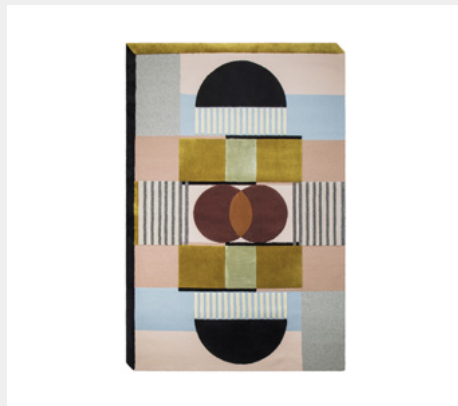

DIMENSIONS

W 200 cm | 78,7" L 300 cm | 118,1"

ISAAC RUG'SOCIETY

MATERIALS & FINISHES
Technique: Hand-Tufted, Sub Technique: Cut / Loop
Material: Botanical Silk / Wool
DIMENSIONS
W 200 cm | 78,7" L 300 cm | 118,1"