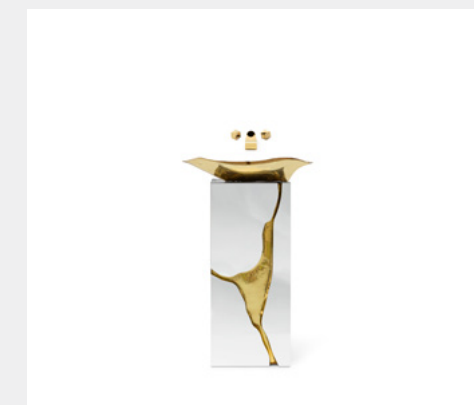

LAPIAZ MAISON VALENTINA

MATERIALS & FINISHES

Polished Stainless Steel Structure Polished Brass Glossy Tear & Vessel Sink.

DIMENSIONS

H 94,5 cm | 37,2" W 59 cm | 23,23" D 39,5 cm | 15,55"