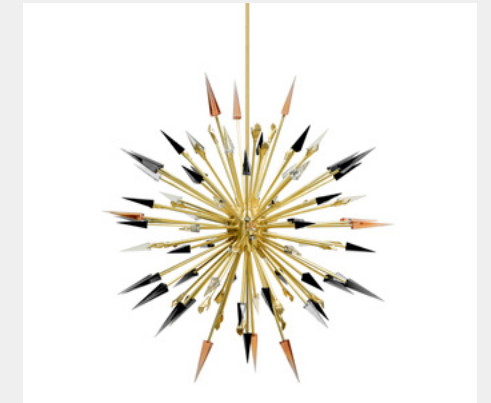

DIMENSIONS
DIAM 101,4 cm | 40" H 35 cm | 13,8"

ETERNITY DEMI-LUNE KOKET

MATERIALS & FINISHES
Structure: Gold Plated Brass with High Gloss Finish.
Details: Eternity Glass Clear

DIMENSIONS
D 80 cm | 31,2" H 10 cm | 4" W 80 cm | 31,2"