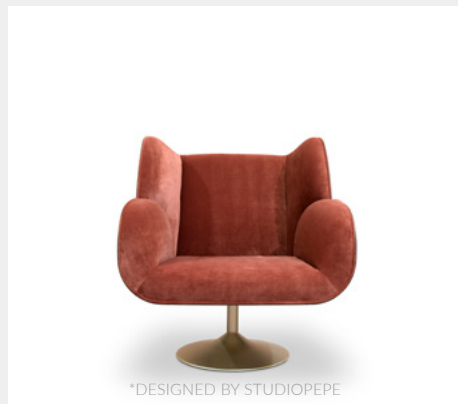

DIMENSIONS
W 117 cm | 46,06" D 117 cm | 46,06" H 72 cm | 28,35"

VIRGINIA ESSENTIAL HOME

MATERIALS & FINISHES
Solid Wood Walnut, Aged Brass and
Essential Home textile

DIMENSIONS
H 90 cm | 35,43" W 90 cm | 35,43" L 85 cm | 33,46"