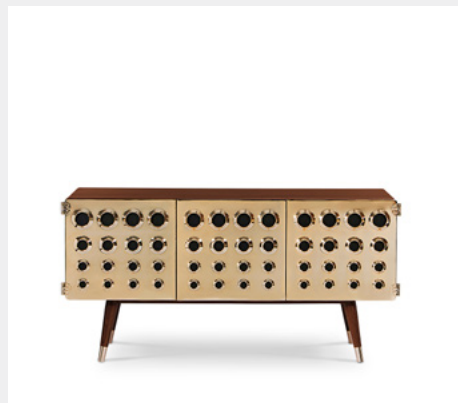

DIMENSIONS

H 81 cm | 31,9" W 51 cm | 20,08" L 182 cm | 71,65"

KAHN ESSENTIAL HOME

MATERIALS & FINISHES

Gold Plated Brass, Glossy Black and Varnished Poplar

DIMENSIONS

H 81,5 cm | 32" W 58 cm | 22,8" L 220 cm | 86,6"

MONOCLES ESSENTIAL HOME

MATERIALS & FINISHES
Gold Plated Brass, Matte Black and Varnished Walnut.

DIMENSIONS
H 79,8 cm | 31,41" W 48,6 cm | 19,12" D 162 cm | 63,77"

EDITH ESSENTIAL HOME

MATERIALS & FINISHES
Polished Brass, marble & velvet