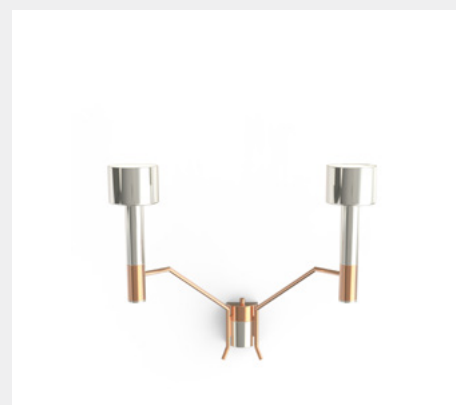

ELLA DELIGHTFULL

MATERIALS & FINISHES

Body: Brass, Shade: Aluminium

DIMENSIONS

W 28 cm | 11" H 37 cm | 14,5" L 27 cm | 10,6"