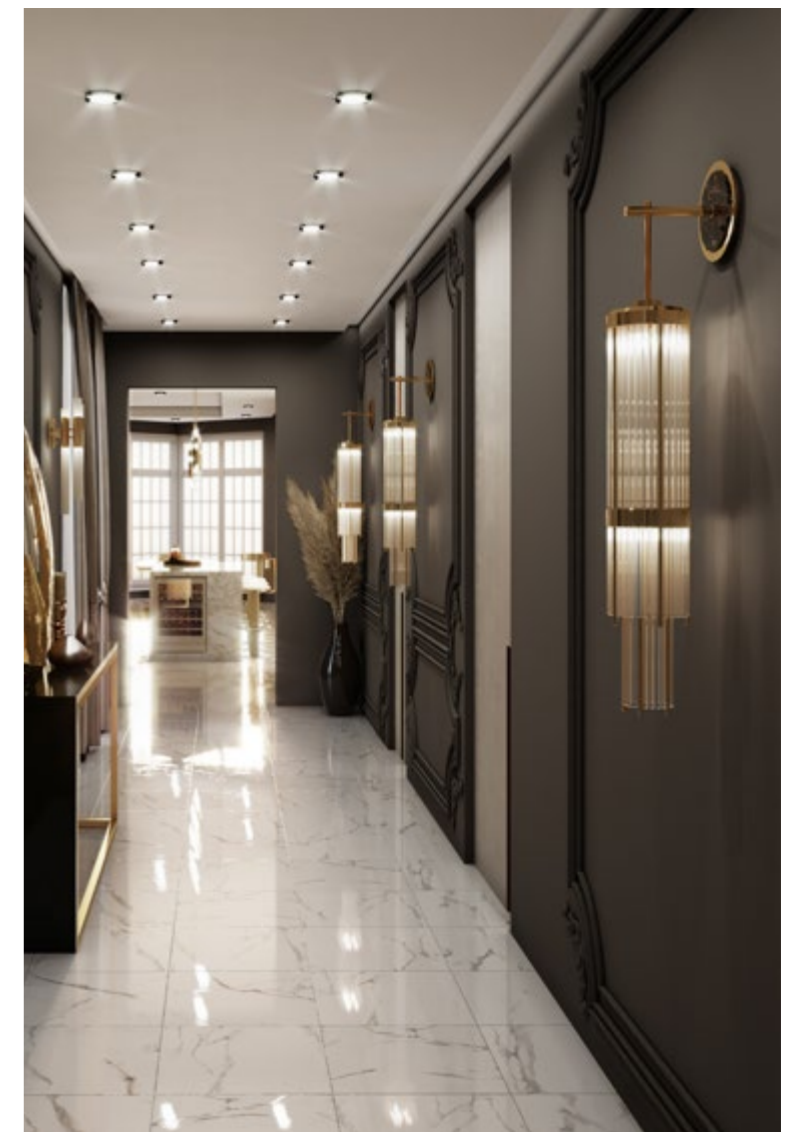

Vertigo Console | Belize Mirror by Brabbu

Wax Wall | Wax Chandelier | Darian Dining Table

Orbis Rectangular Mirror | Scarp Console | Waterfall II Big Wall

Empire Wall

In Partnership with Covet House: Charla Office Chair & Empire Center Table & Lloyd Bookcase by LUX XU | N°11 Chair & Soleil Armchair by Boca do Lobo