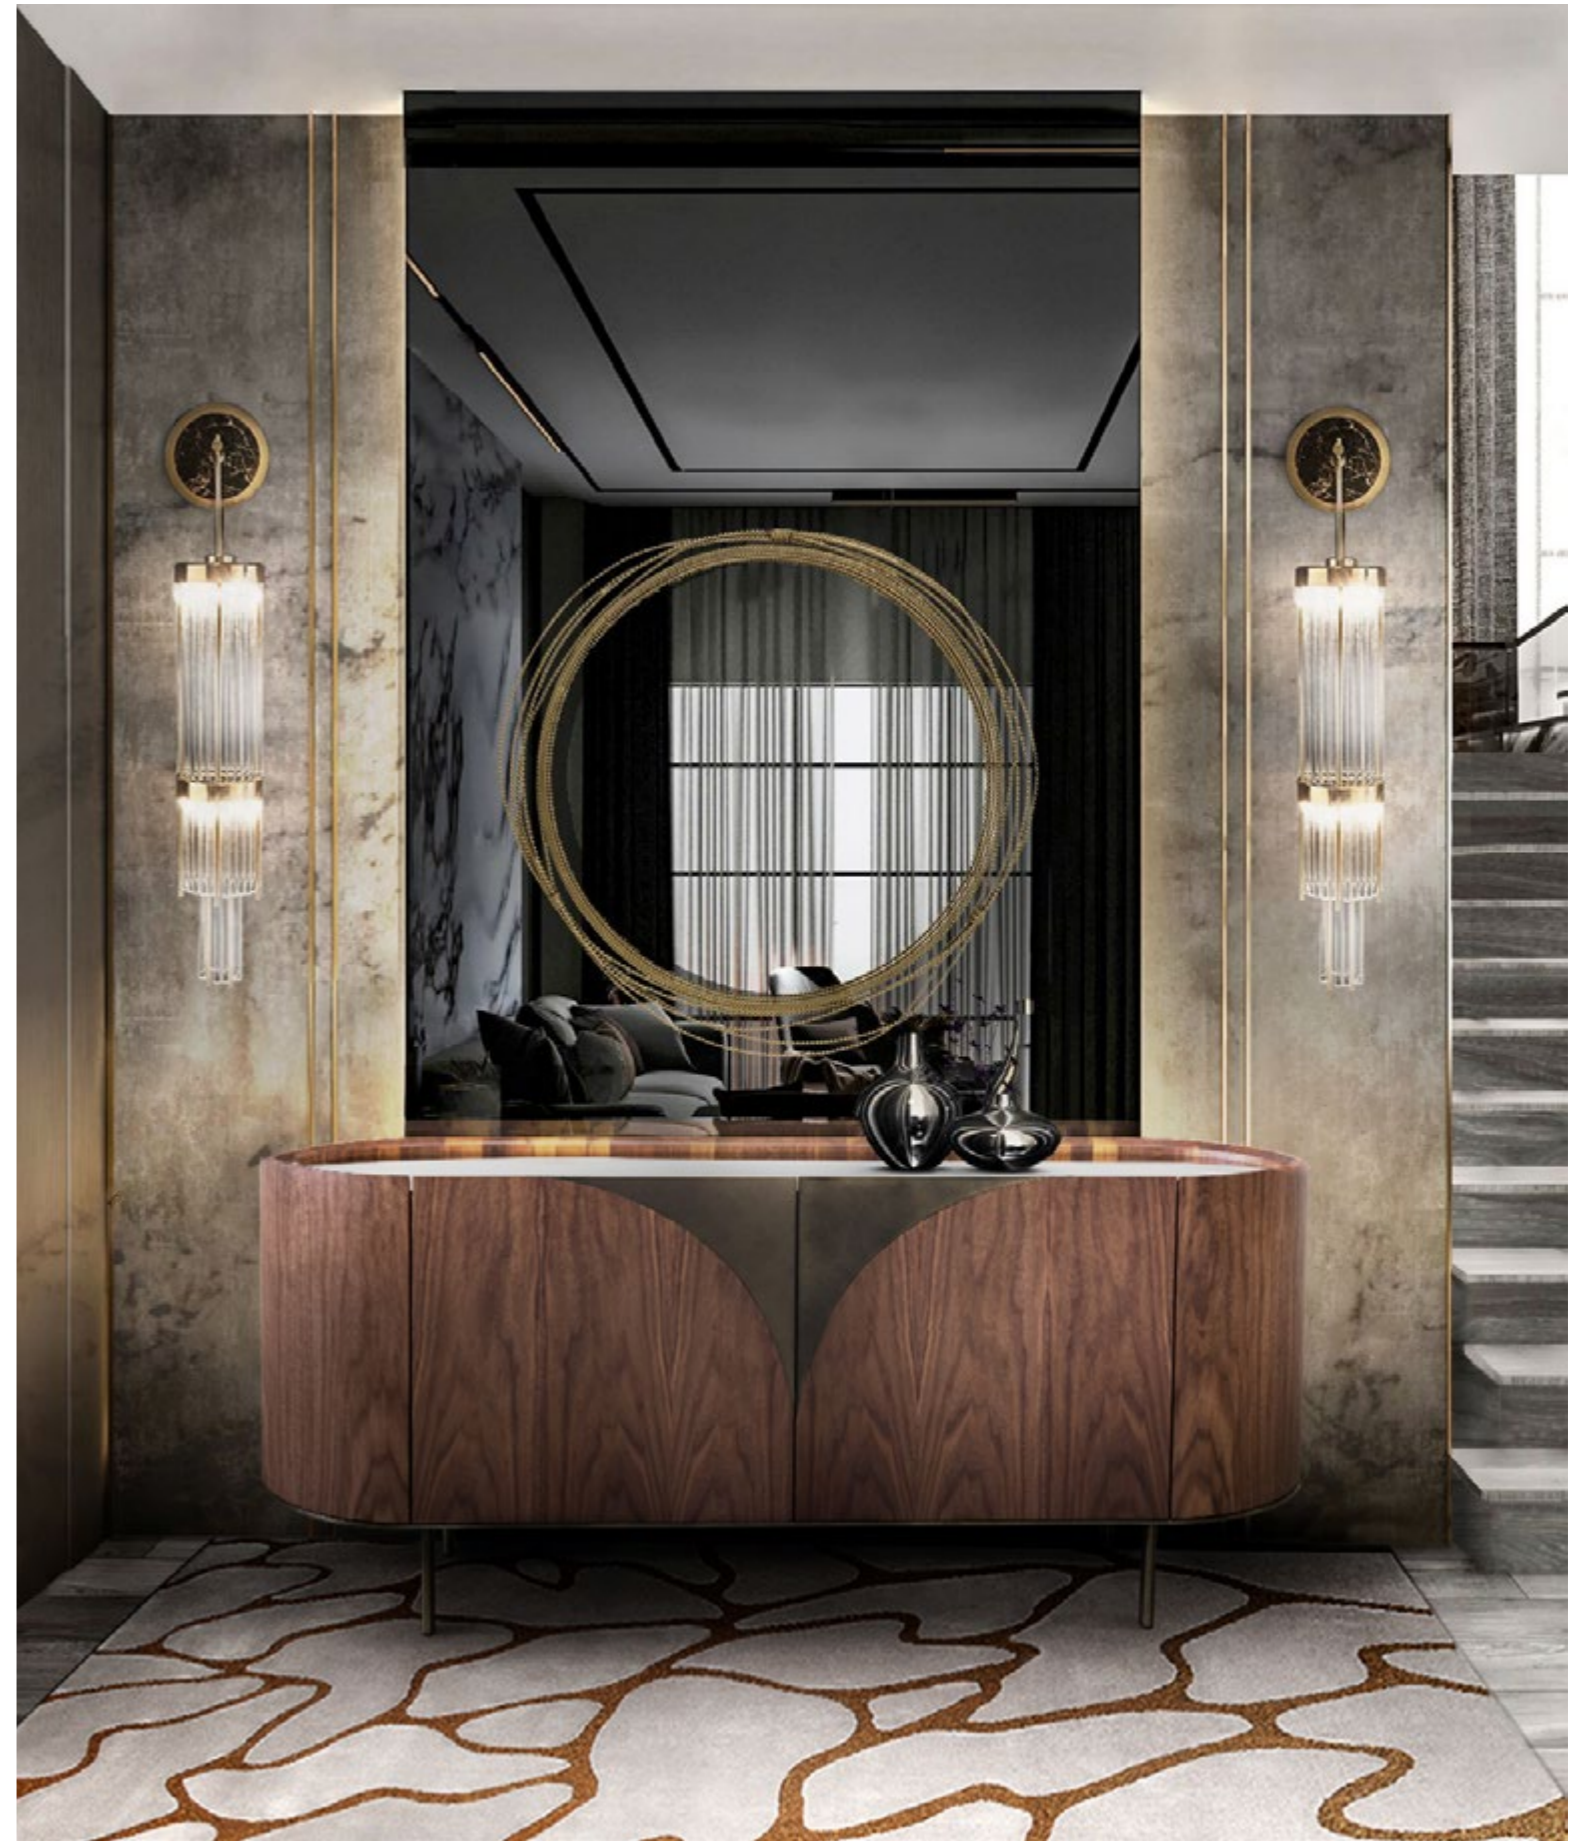

In Partnership with Covet House: Pharo II Wall by LUXXU | Sulu Sideboard by Caffe Latte | Cell Gold by Rug'Society