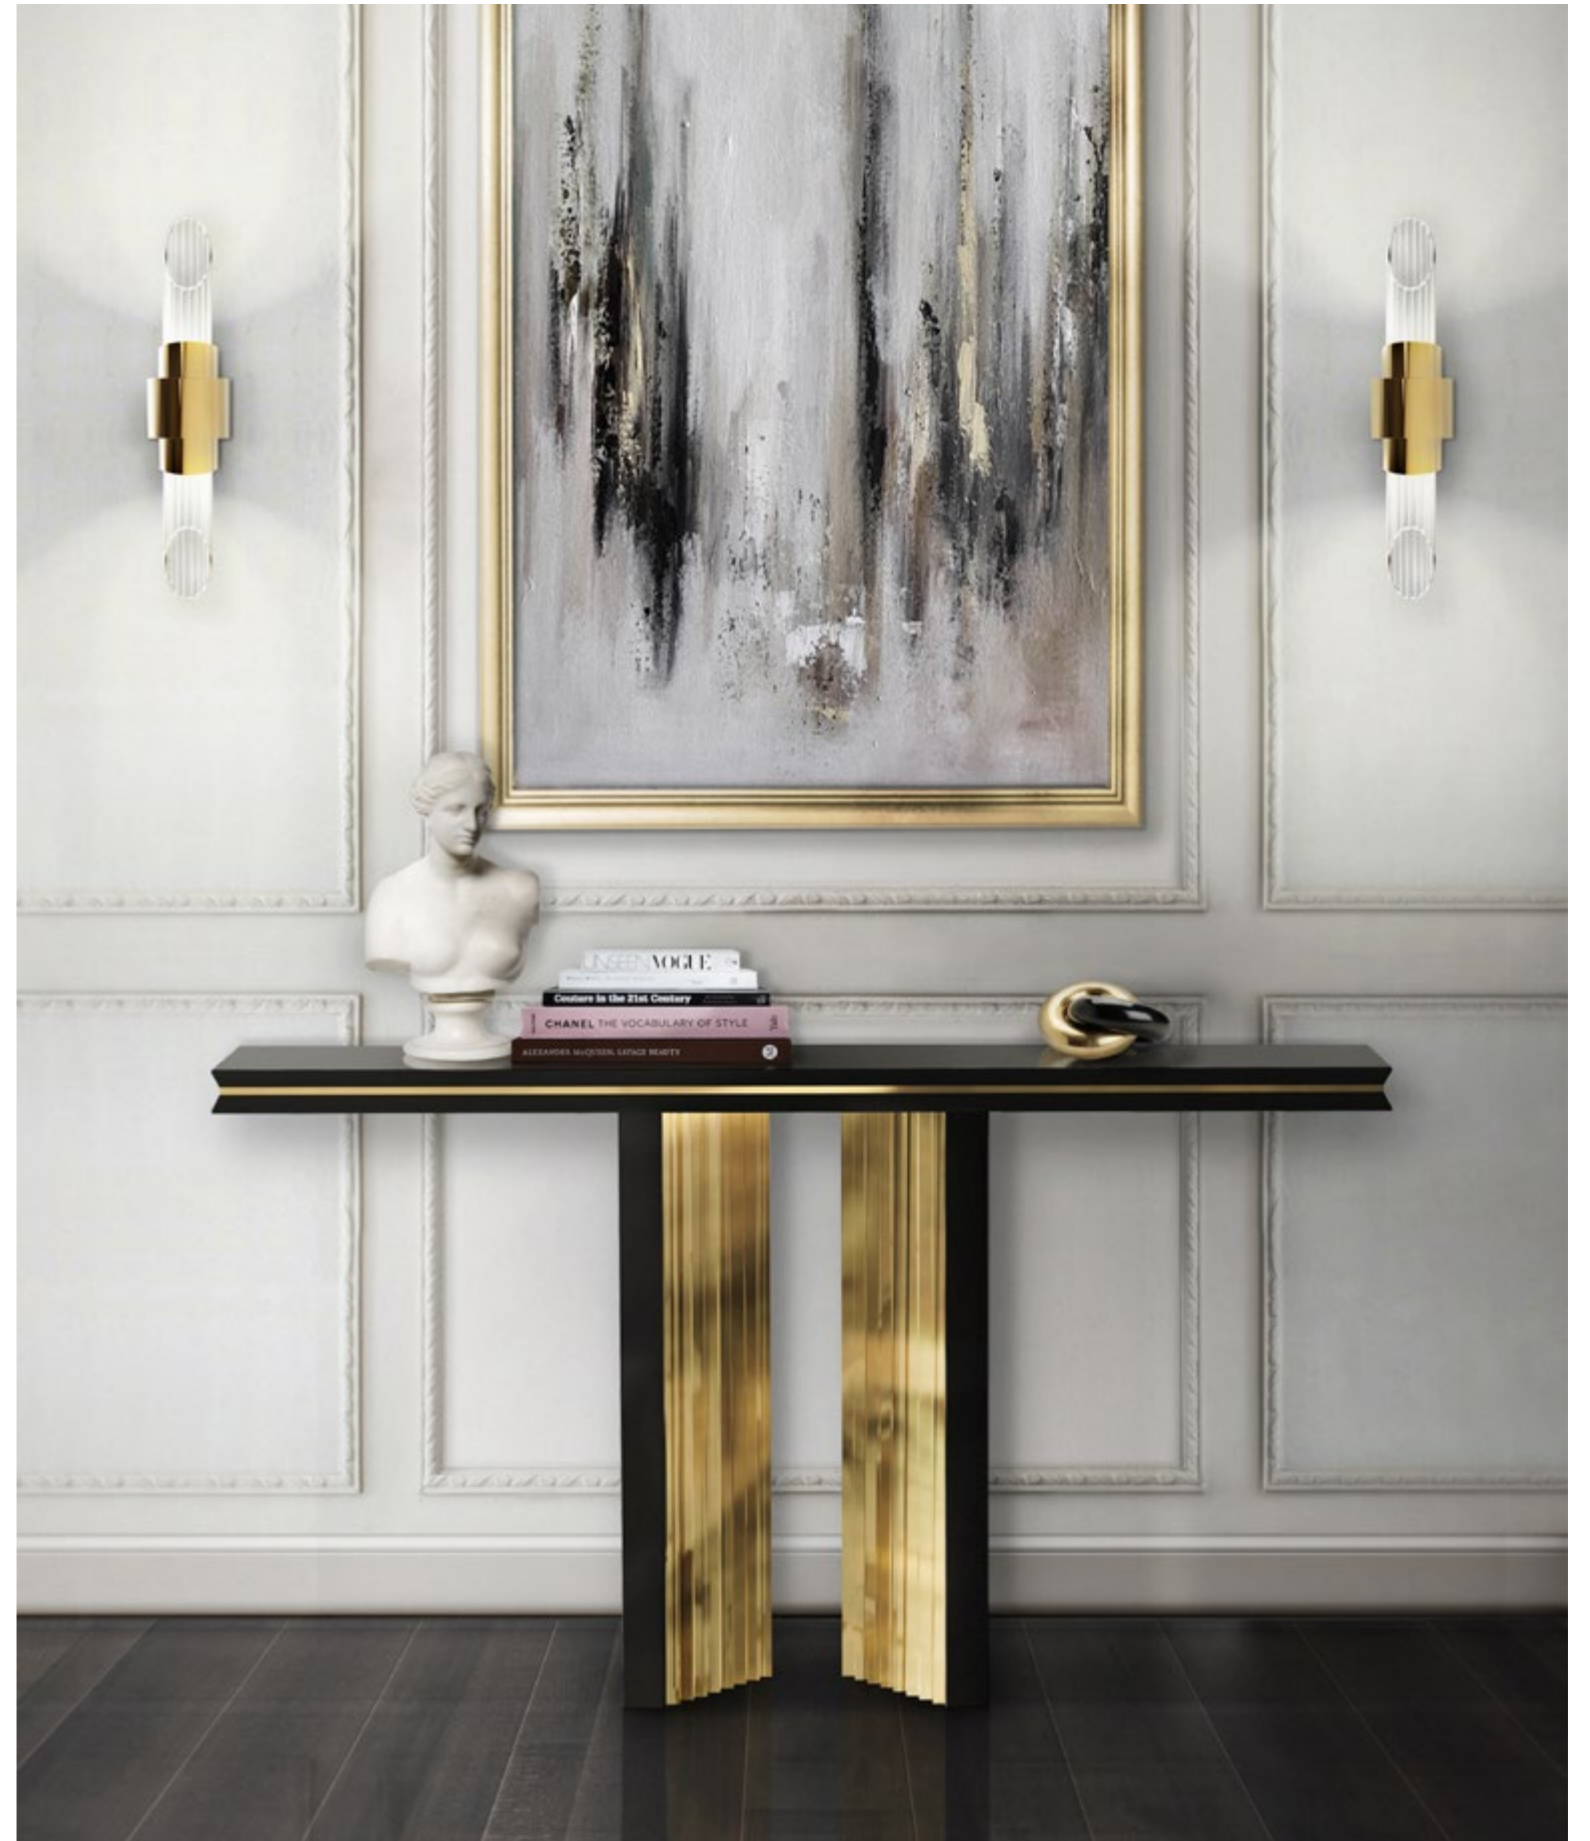

Beyond Console | Tycho Small Wall