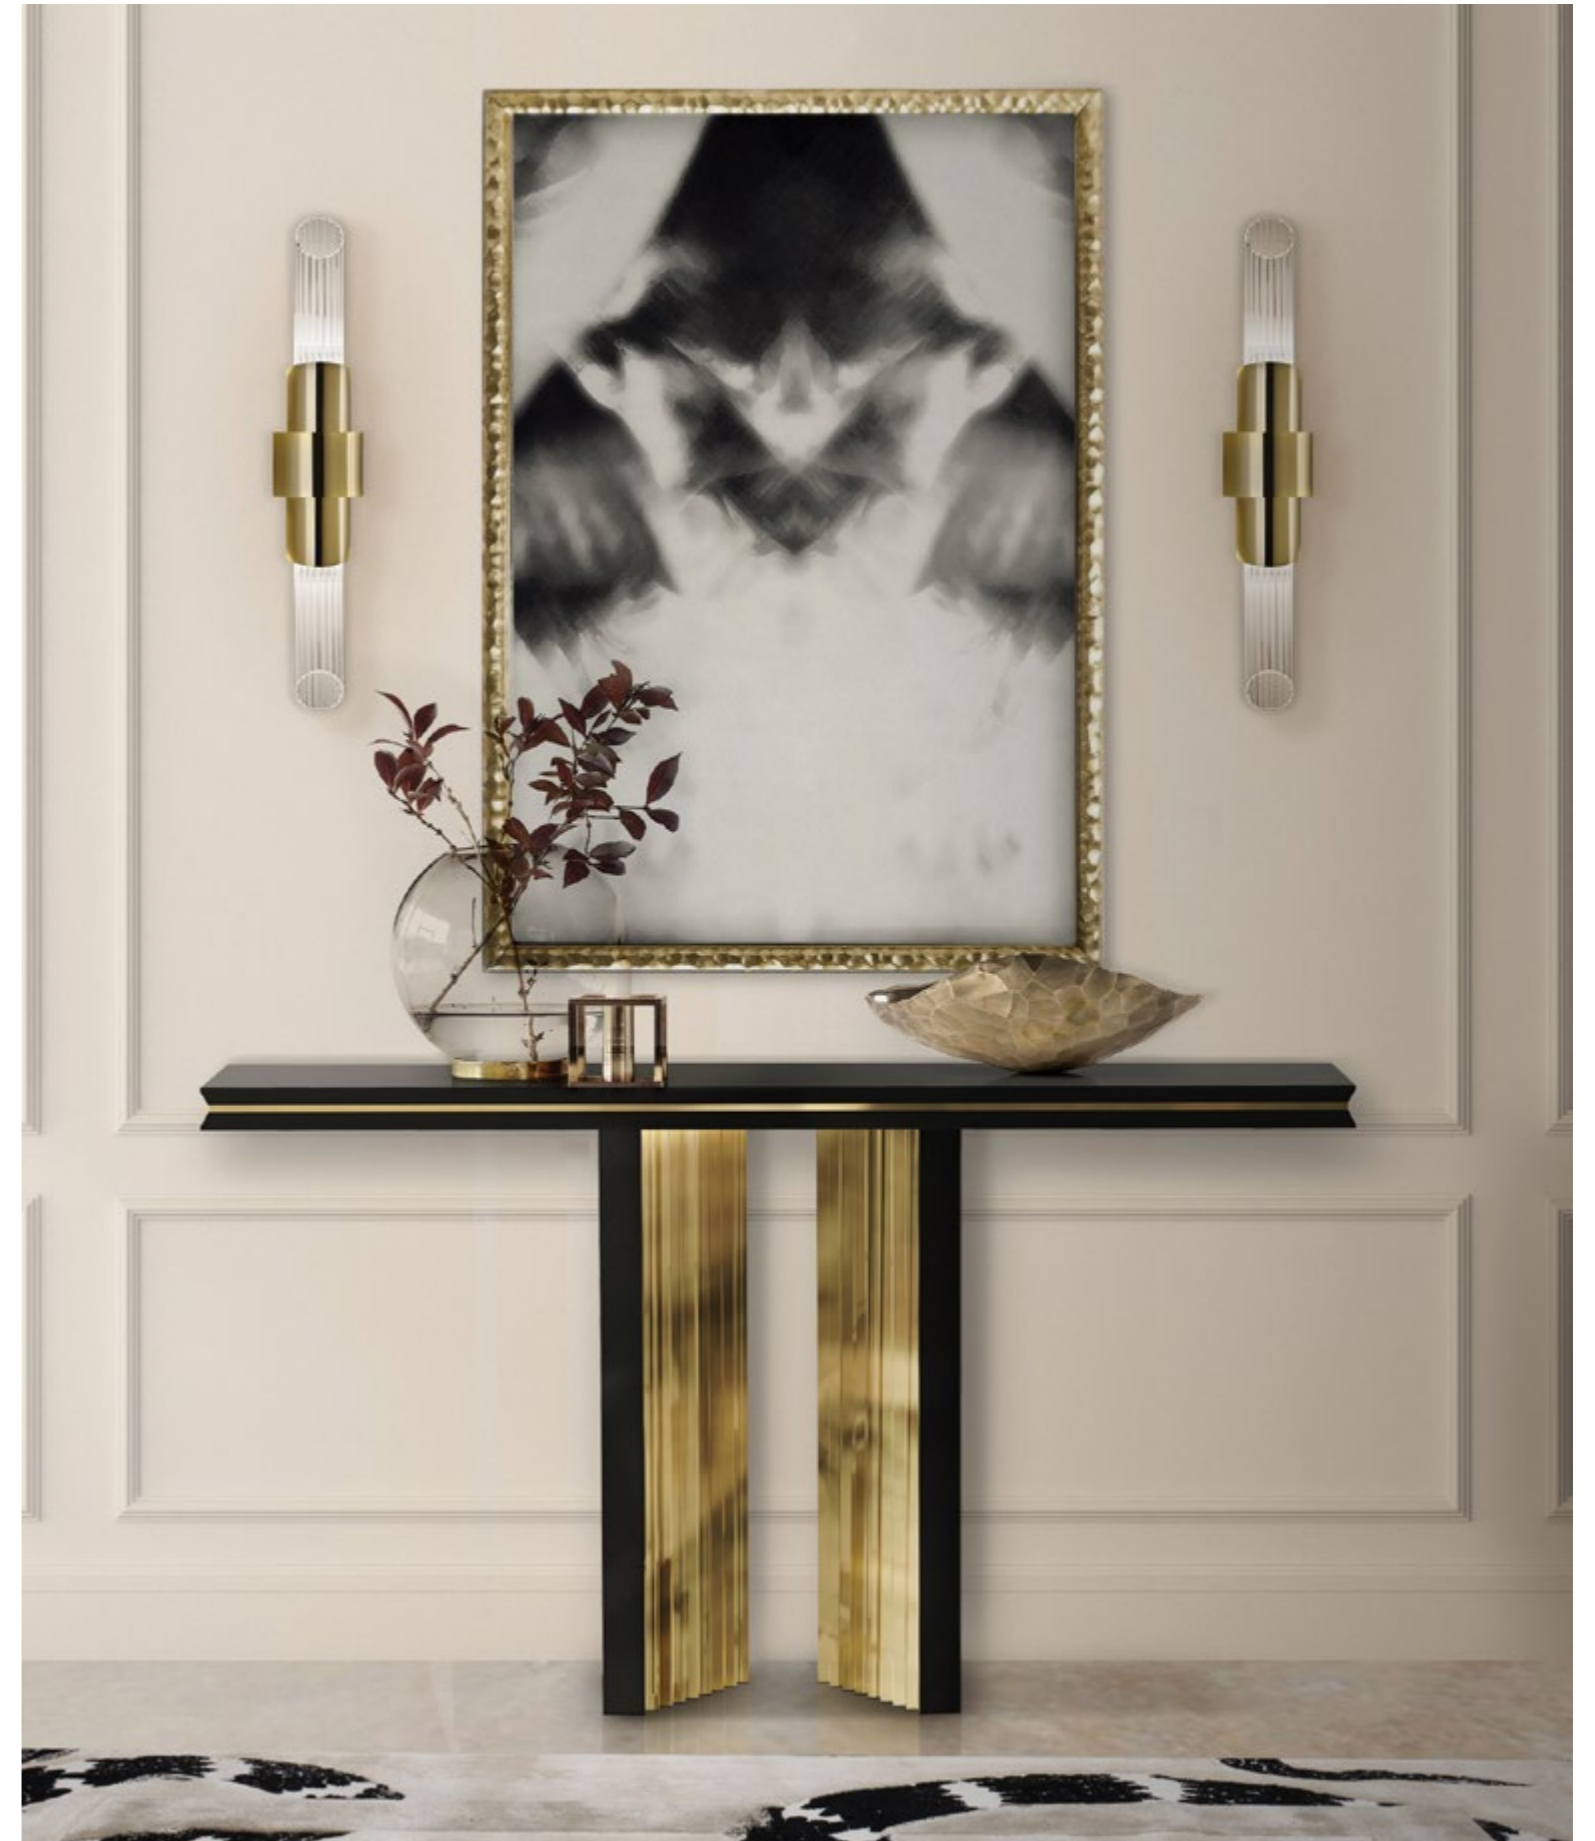

Beyond Console | Tycho Small Wall